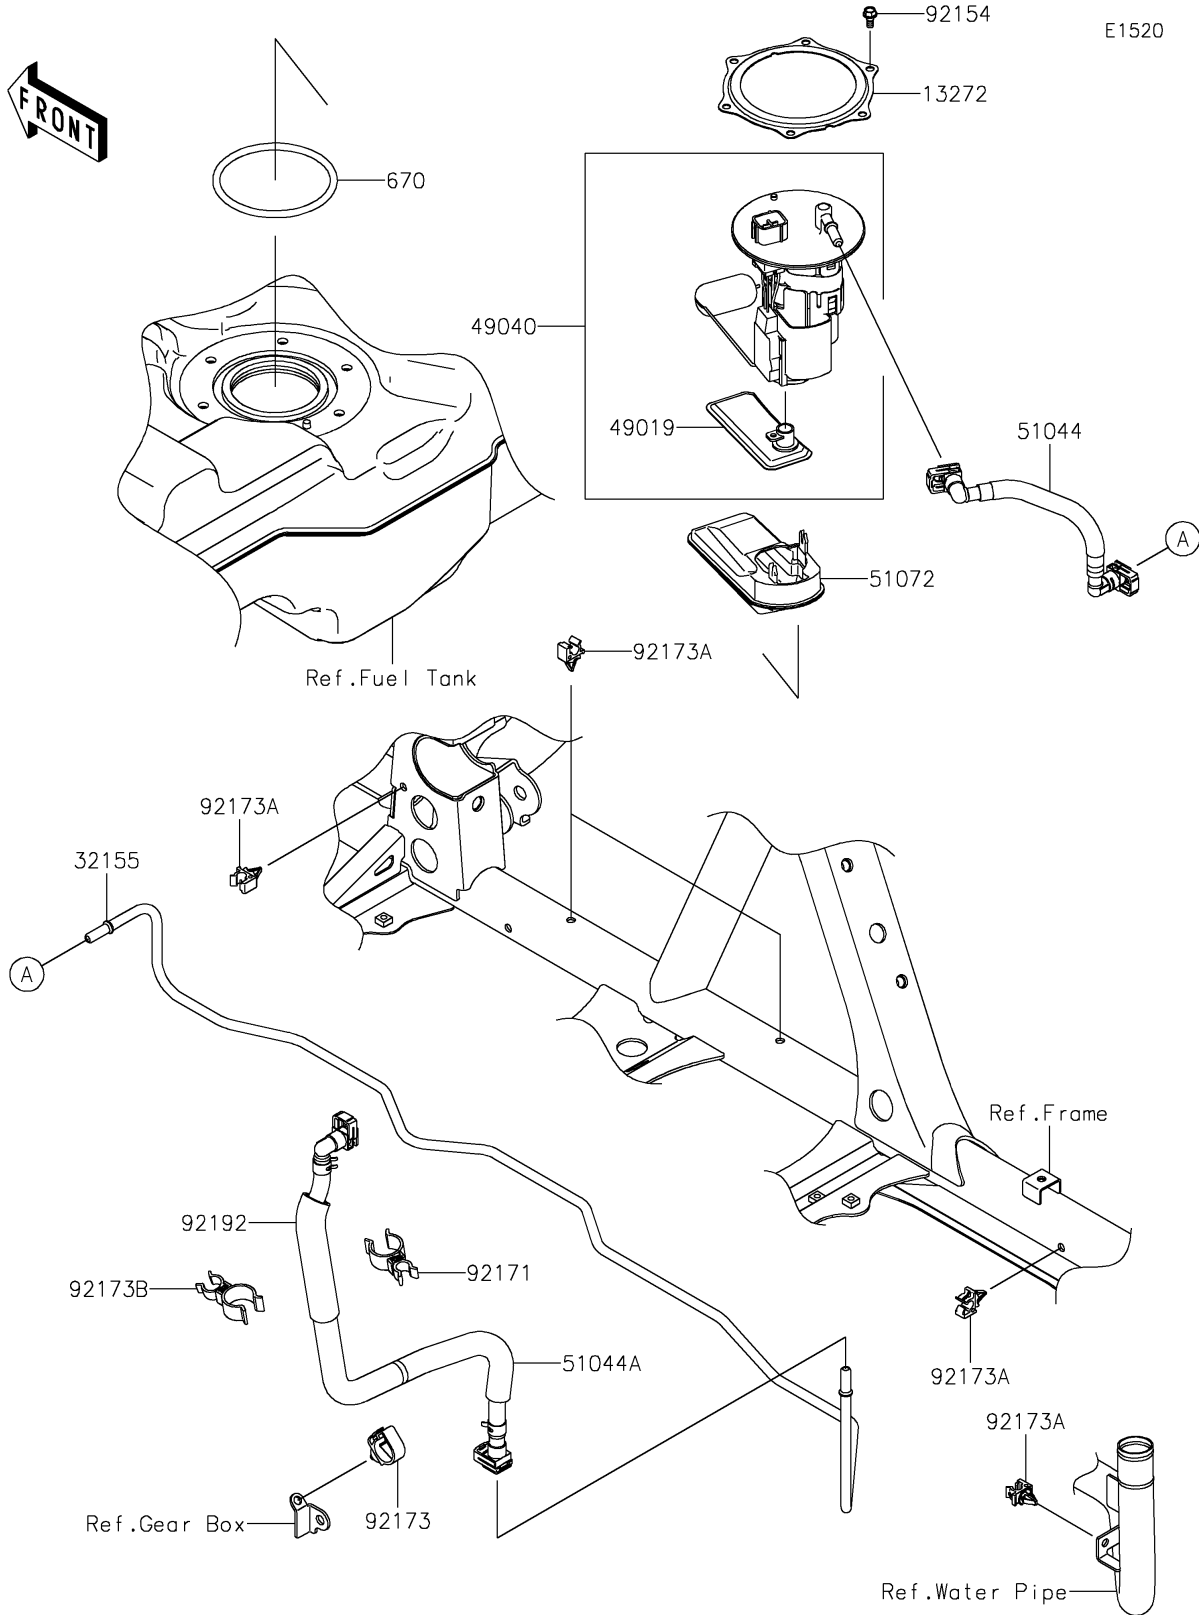

# 2024 TERYX KRX® 1000 SE PARTS DIAGRAM

## Fuel Pump

## 2024 TERYX KRX® 1000 SE PARTS LIST

### Fuel Pump

ITEM NAME	PART NUMBER	QUANTITY
PLATE (Ref # 13272)	13272-2500	1
PIPE,FUEL (Ref # 32155)	32155-3718	1
FILTER-FUEL (Ref # 49019)	49019-0034	1
PUMP-FUEL (Ref # 49040)	49040-0782	1
TUBE-ASSY,FUEL PUMP-PIPE (Ref # 51044)	51044-0905	1
TUBE-ASSY,PIPE-ENGINE (Ref # 51044A)	51044-0944	1
CHAMBER-FUEL (Ref # 51072)	51072-0008	1
BOLT,FUEL PUMP (Ref # 92154)	92154-1326	6
CLAMP (Ref # 92171)	92171-0762	1
CLAMP (Ref # 92173)	92173-0861	1
CLAMP,FUEL PIPE (Ref # 92173A)	92173-1213	5
CLAMP,CLIP (Ref # 92173B)	92173-2286	1
TUBE,CORRUGATED,19.5X23.8X120 (Ref # 92192)	92192-2335	1
O RING (Ref # 670)	670E5090	1