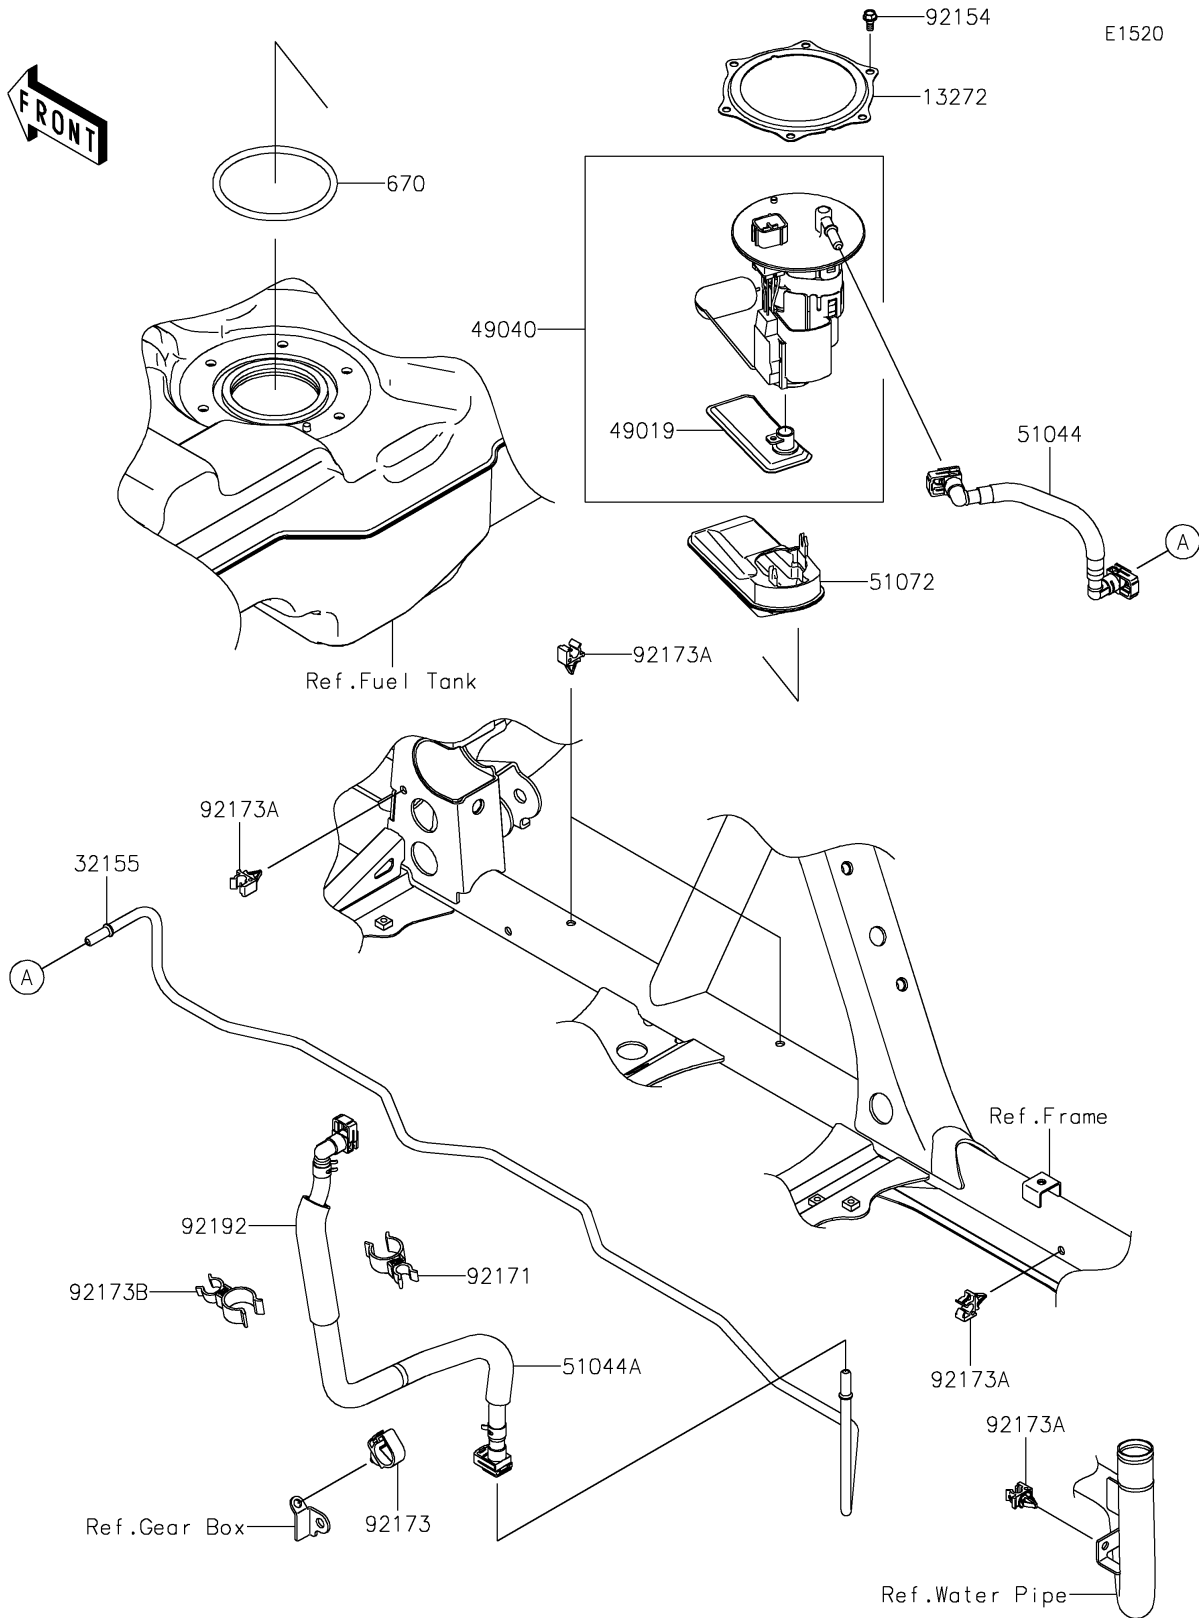

2023 Teryx KRX® 1000 Special Edition PARTS DIAGRAM

Fuel Pump

2023 Teryx KRX® 1000 Special Edition PARTS LIST

Fuel Pump

ITEM NAME	PART NUMBER	QUANTITY
PLATE (Ref # 13272)	13272-2500	1
PIPE,FUEL (Ref # 32155)	32155-3718	1
FILTER-FUEL (Ref # 49019)	49019-0034	1
PUMP-FUEL (Ref # 49040)	49040-0782	1
TUBE-ASSY,FUEL PUMP-PIPE (Ref # 51044)	51044-0905	1
TUBE-ASSY,PIPE-ENGINE (Ref # 51044A)	51044-0944	1
CHAMBER-FUEL (Ref # 51072)	51072-0008	1
BOLT,FUEL PUMP (Ref # 92154)	92154-1326	6
CLAMP (Ref # 92171)	92171-0762	1
CLAMP (Ref # 92173)	92173-0861	1
CLAMP,FUEL PIPE (Ref # 92173A)	92173-1213	5
CLAMP,CLIP (Ref # 92173B)	92173-2286	1
TUBE,CORRUGATED,19.5X23.8X120 (Ref # 92192)	92192-2335	1
O RING (Ref # 670)	670E5090	1