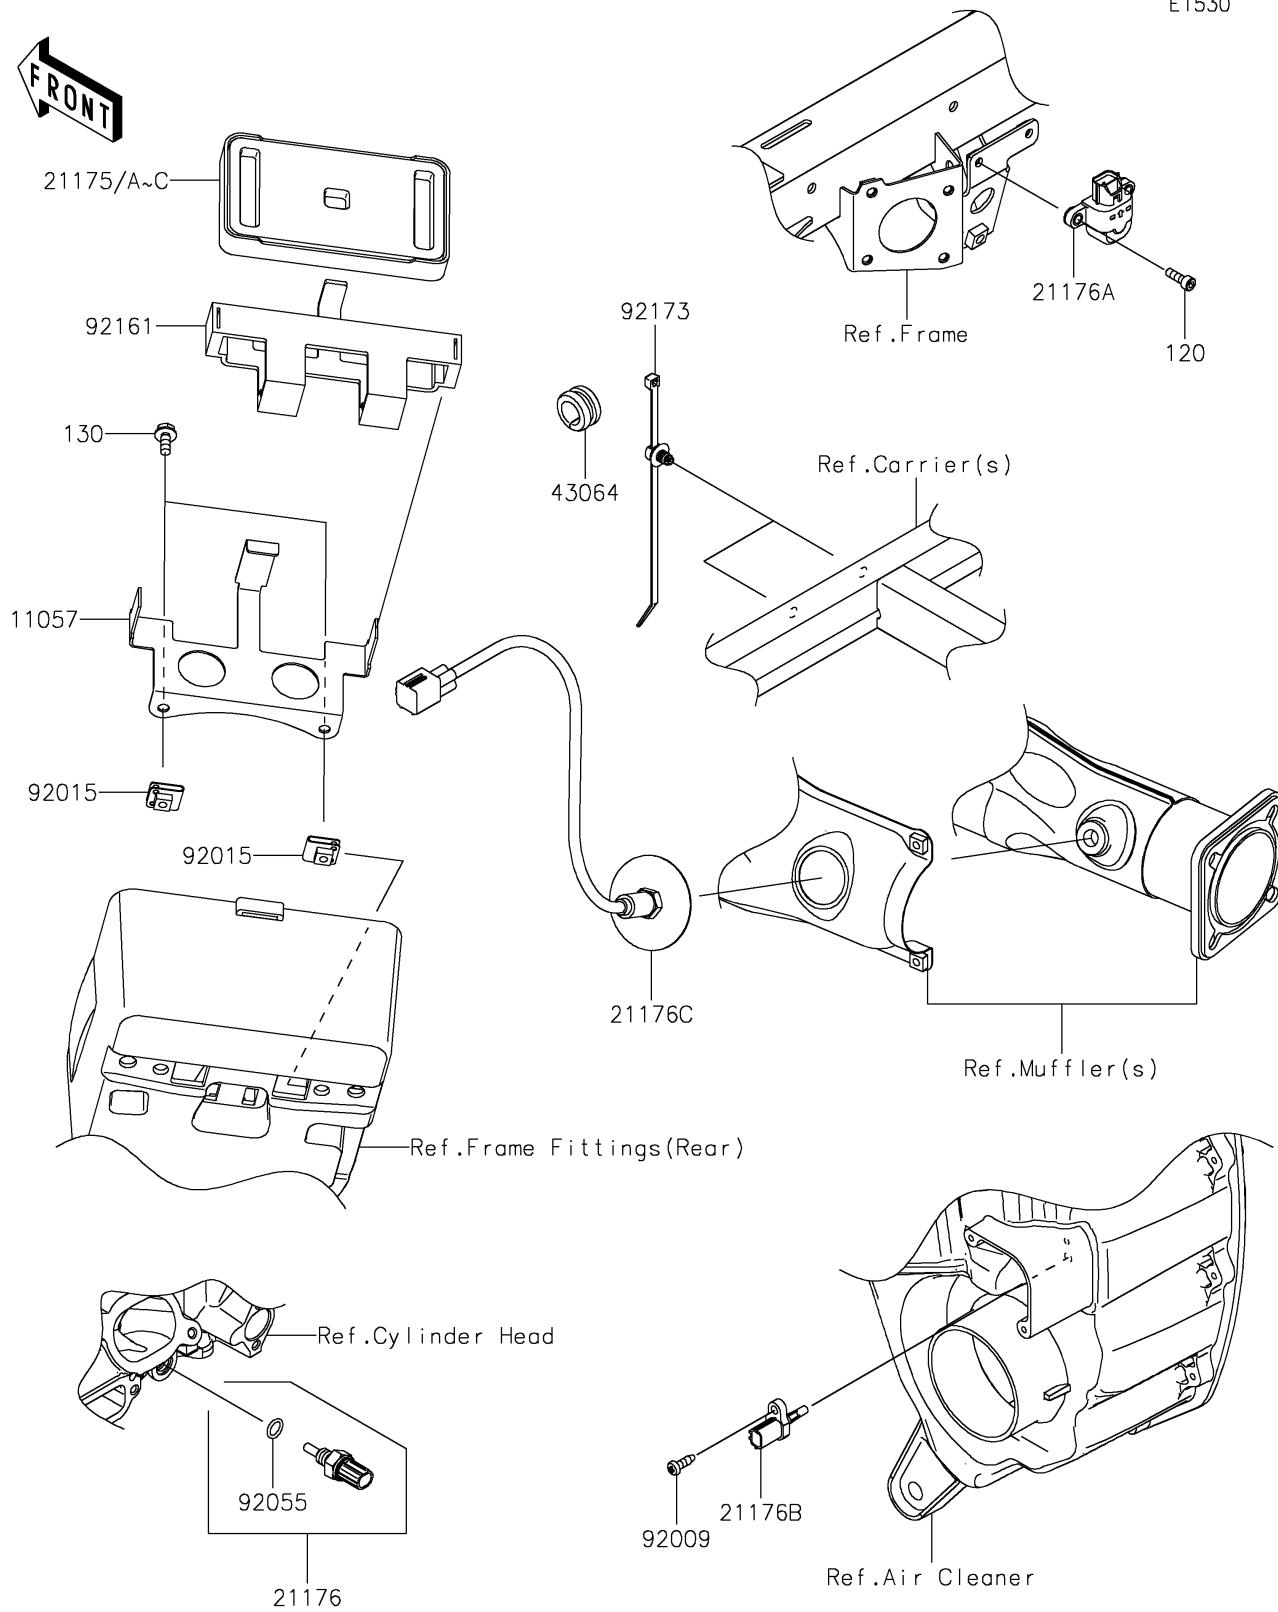

2023 Teryx KRX[®] 1000 Special Edition PARTS DIAGRAM

Fuel Injection

E1530

2023 Teryx KRX® 1000 Special Edition PARTS LIST

Fuel Injection

ITEM NAME	PART NUMBER	QUANTITY
-----------	-------------	----------