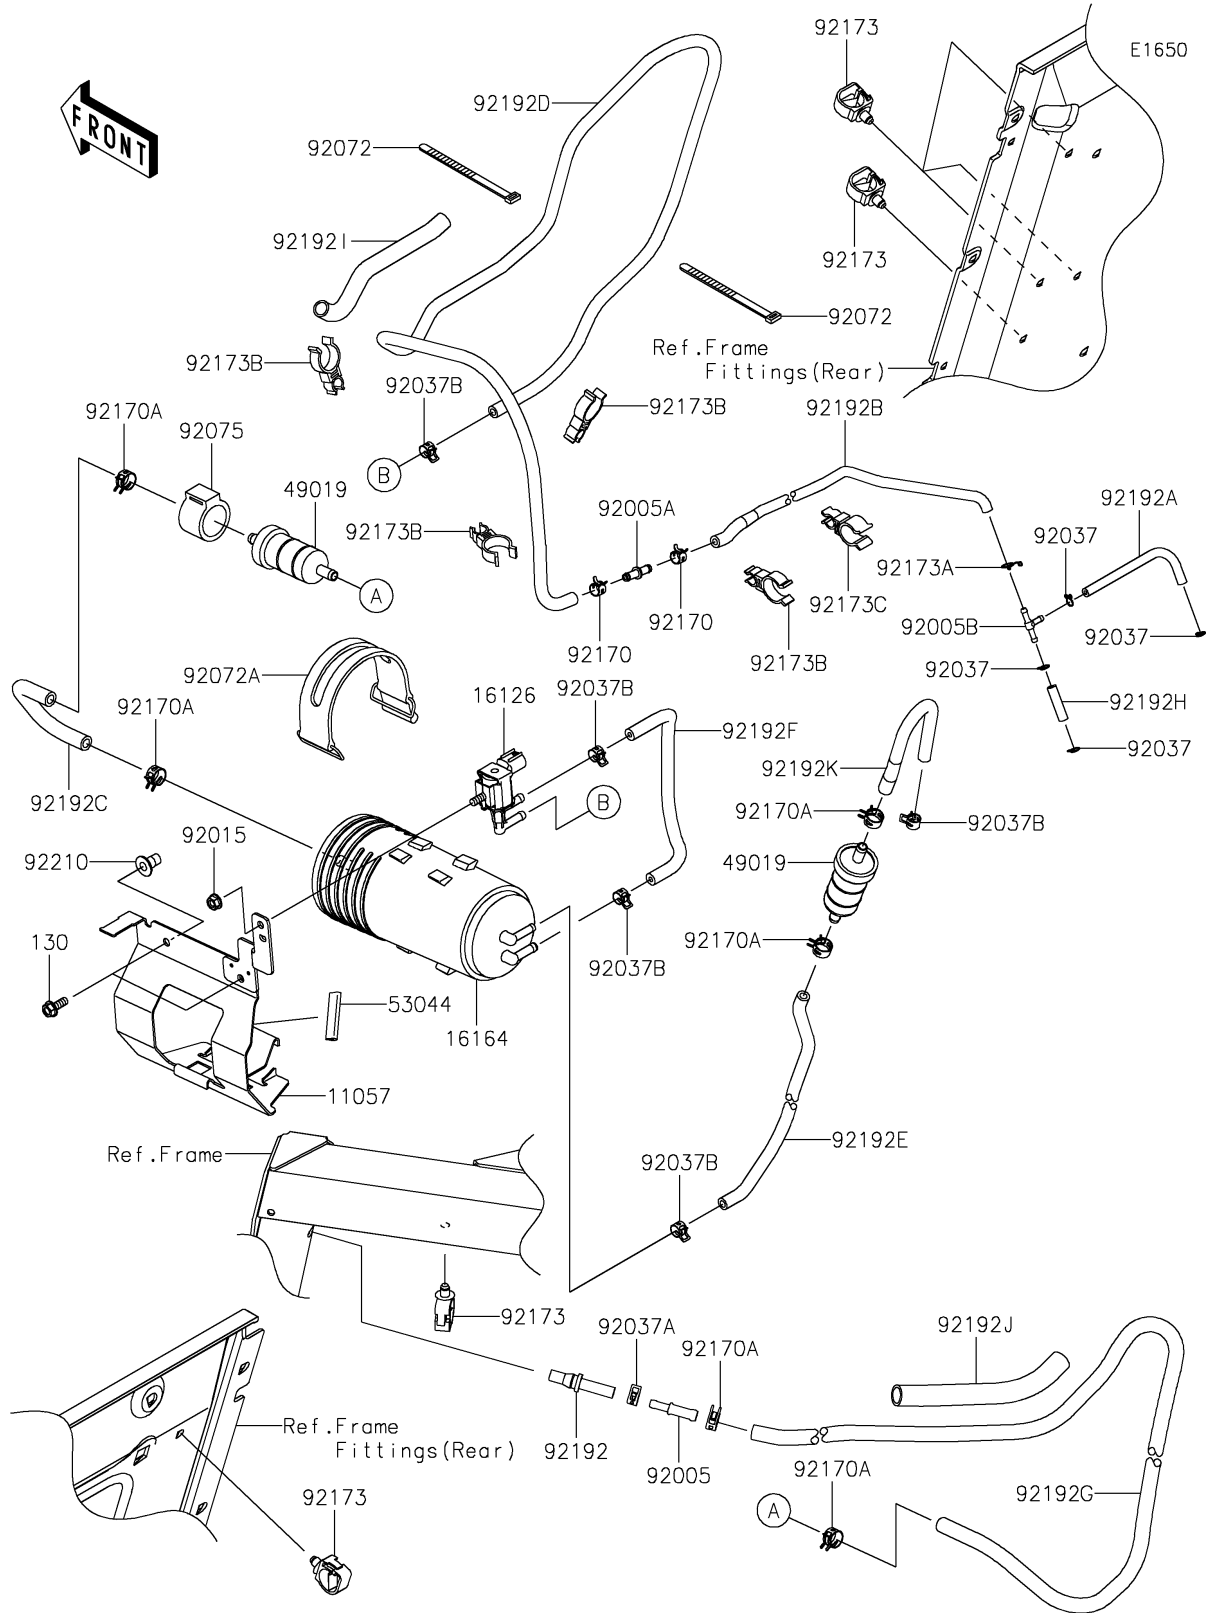

2024 Teryx KRX® 1000 Special Edition PARTS DIAGRAM

Fuel Evaporative System(CA)

2024 Teryx KRX® 1000 Special Edition PARTS LIST

Fuel Evaporative System(CA)

ITEM NAME	PART NUMBER	QUANTITY
BRACKET,CANISTER (Ref # 11057)	11057-2246	1
VALVE,SOLENOID (Ref # 16126)	16126-0705	1
CANISTER (Ref # 16164)	16164-0016	1
FILTER-FUEL (Ref # 49019)	49019-0032	2
TRIM,L=40 (Ref # 53044)	53044-1320	1
FITTING (Ref # 92005)	92005-0720	1
FITTING (Ref # 92005A)	92005-0721	1
FITTING (Ref # 92005B)	92005-1380	1
NUT,FLANGED,6MM (Ref # 92015)	92015-1367	1
CLAMP,TUBE (Ref # 92037)	92037-1124	4
CLAMP,TUBE (Ref # 92037A)	92037-1461	1
CLAMP (Ref # 92037B)	92037-2113	5
BAND,L=149 (Ref # 92072)	92072-031	2
BAND,L=168 (Ref # 92072A)	92072-1306	1
DAMPER,FUEL FILTER (Ref # 92075)	92075-1853	1
CLAMP (Ref # 92170)	92170-1493	2
CLAMP (Ref # 92170A)	92170-2082	6
CLAMP (Ref # 92173)	92173-0861	6
CLAMP (Ref # 92173A)	92173-1568	1
CLAMP,CLIP (Ref # 92173B)	92173-2000	4
CLAMP (Ref # 92173C)	92173-2287	1
TUBE,FRAME PIPE-CHECK VALVE (Ref # 92192)	92192-0068	1
TUBE,3.5X7.5X125 (Ref # 92192A)	92192-1497	1
TUBE,L=450 (Ref # 92192B)	92192-1612	1
TUBE,FILTER-CANISTER (Ref # 92192C)	92192-1665	1
TUBE,PURGE VALVE-THROTTLE BODY (Ref # 92192D)	92192-1951	1
TUBE,CANISTER-CHECK VALVE (Ref # 92192E)	92192-1952	1
TUBE,CANISTER-PURGE VALVE (Ref # 92192F)	92192-1953	1
TUBE,AIR BREATHER (Ref # 92192G)	92192-1954	1

2024 Teryx KRX® 1000 Special Edition PARTS LIST

Fuel Evaporative System(CA)

ITEM NAME	PART NUMBER	QUANTITY
TUBE,THROTTLE BODY (Ref # 92192H)	92192-1992	1
TUBE,CONVOLUTED,10.7X14.1X170 (Ref # 92192I)	92192-2293	1
TUBE,CONVOLUTED,13.2X17.5X160 (Ref # 92192J)	92192-2294	1
TUBE,CHECK VALVE-FILTER (Ref # 92192K)	92192-2295	1
NUT,LARGE FLANGE,6MM,L=16.5 (Ref # 92210)	92210-1623	2
BOLT-FLANGED,6X16 (Ref # 130)	130BA0616	2