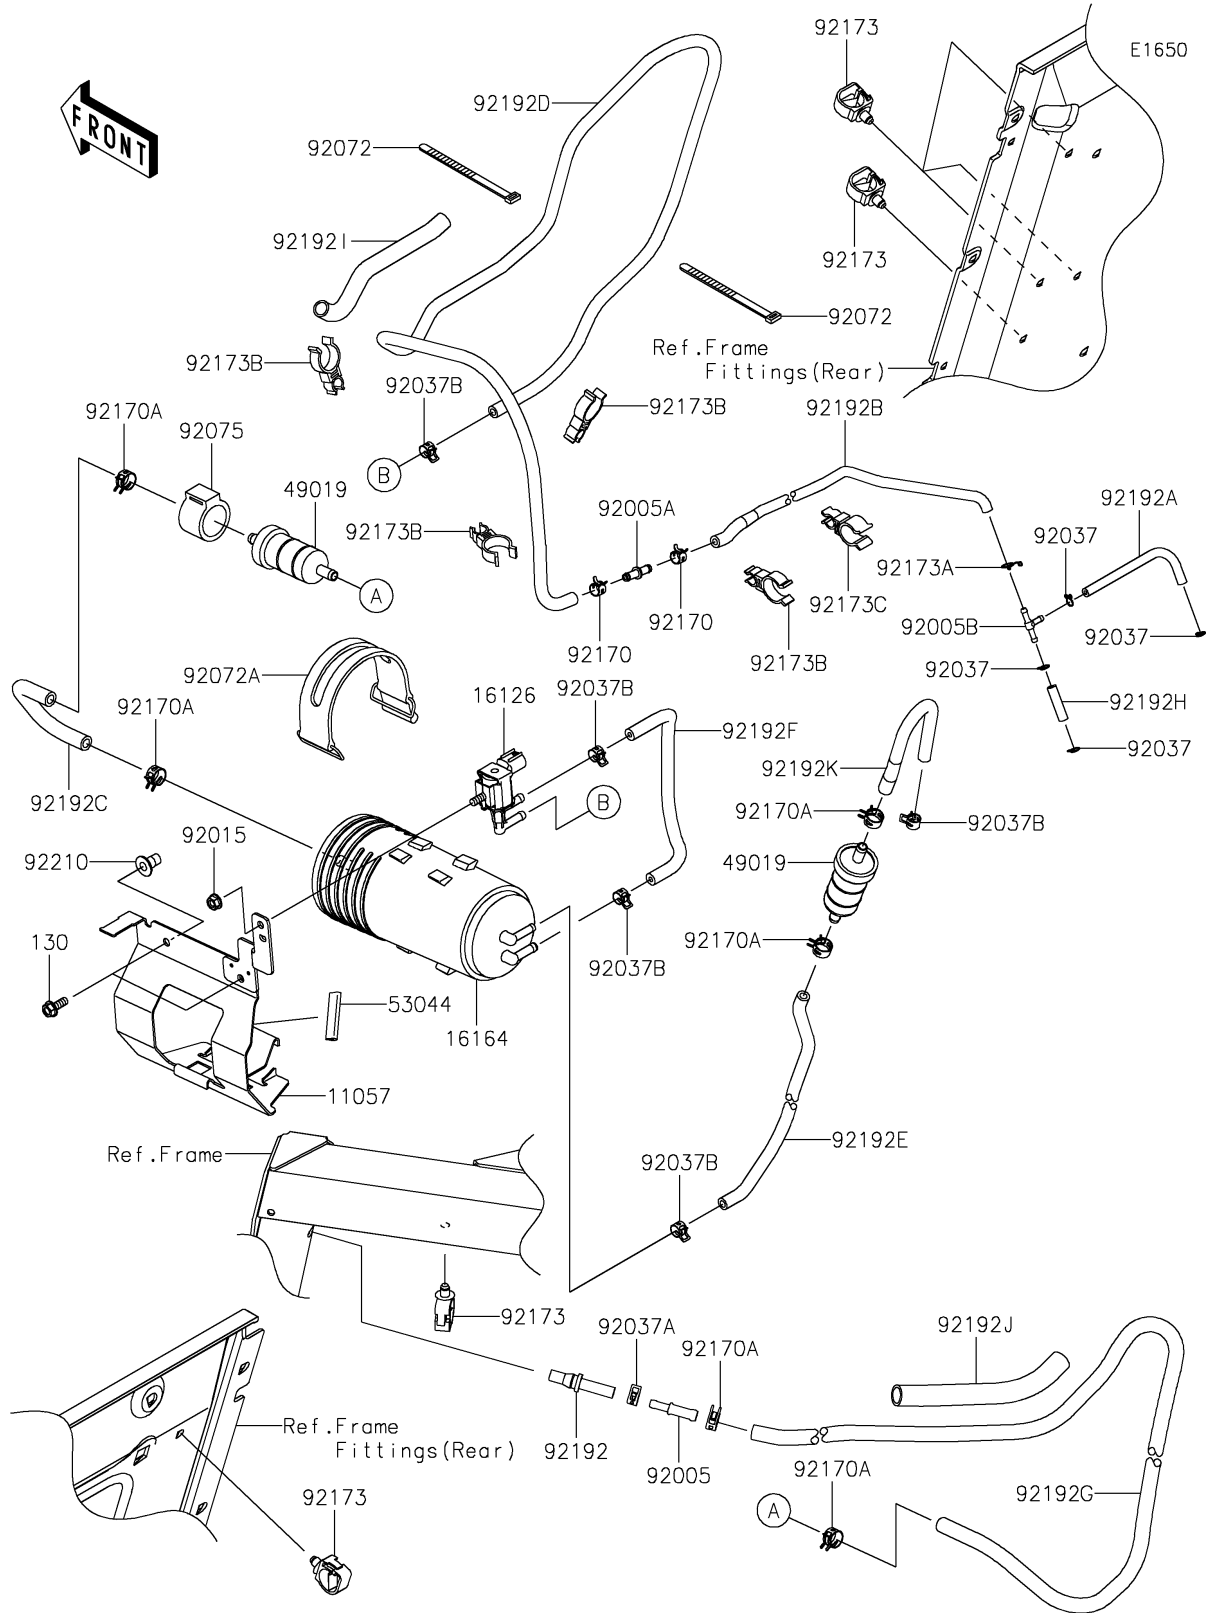

2023 Teryx KRX® 1000 Special Edition PARTS DIAGRAM

Fuel Evaporative System(CA)

2023 Teryx KRX® 1000 Special Edition PARTS LIST

Fuel Evaporative System(CA)

ITEM NAME	PART NUMBER	QUANTITY
BRACKET,CANISTER (Ref # 11057)	11057-2246	1
VALVE,SOLENOID (Ref # 16126)	16126-0705	1
CANISTER (Ref # 16164)	16164-0016	1
FILTER-FUEL (Ref # 49019)	49019-0032	2
TRIM,L=40 (Ref # 53044)	53044-1320	1
FITTING (Ref # 92005)	92005-0720	1
FITTING (Ref # 92005A)	92005-0721	1
FITTING (Ref # 92005B)	92005-1380	1
NUT,FLANGED,6MM (Ref # 92015)	92015-1367	1
CLAMP,TUBE (Ref # 92037)	92037-1124	4
CLAMP,TUBE (Ref # 92037A)	92037-1461	1
CLAMP (Ref # 92037B)	92037-2113	5
BAND,L=149 (Ref # 92072)	92072-031	2
BAND,L=168 (Ref # 92072A)	92072-1306	1
DAMPER,FUEL FILTER (Ref # 92075)	92075-1853	1
CLAMP (Ref # 92170)	92170-1493	2
CLAMP (Ref # 92170A)	92170-2082	6
CLAMP (Ref # 92173)	92173-0861	6
CLAMP (Ref # 92173A)	92173-1568	1
CLAMP,CLIP (Ref # 92173B)	92173-2000	4
CLAMP (Ref # 92173C)	92173-2287	1
TUBE,FRAME PIPE-CHECK VALVE (Ref # 92192)	92192-0068	1
TUBE,3.5X7.5X125 (Ref # 92192A)	92192-1497	1
TUBE,L=450 (Ref # 92192B)	92192-1612	1
TUBE,FILTER-CANISTER (Ref # 92192C)	92192-1665	1
TUBE,PURGE VALVE-THROTTLE BODY (Ref # 92192D)	92192-1951	1
TUBE,CANISTER-CHECK VALVE (Ref # 92192E)	92192-1952	1
TUBE,CANISTER-PURGE VALVE (Ref # 92192F)	92192-1953	1
TUBE,AIR BREATHER (Ref # 92192G)	92192-1954	1

2023 Teryx KRX® 1000 Special Edition PARTS LIST

Fuel Evaporative System(CA)

ITEM NAME	PART NUMBER	QUANTITY
TUBE,THROTTLE BODY (Ref # 92192H)	92192-1992	1
TUBE,CONVOLUTED,10.7X14.1X170 (Ref # 92192I)	92192-2293	1
TUBE,CONVOLUTED,13.2X17.5X160 (Ref # 92192J)	92192-2294	1
TUBE,CHECK VALVE-FILTER (Ref # 92192K)	92192-2295	1
NUT,LARGE FLANGE,6MM,L=16.5 (Ref # 92210)	92210-1623	2
BOLT-FLANGED,6X16 (Ref # 130)	130BA0616	2