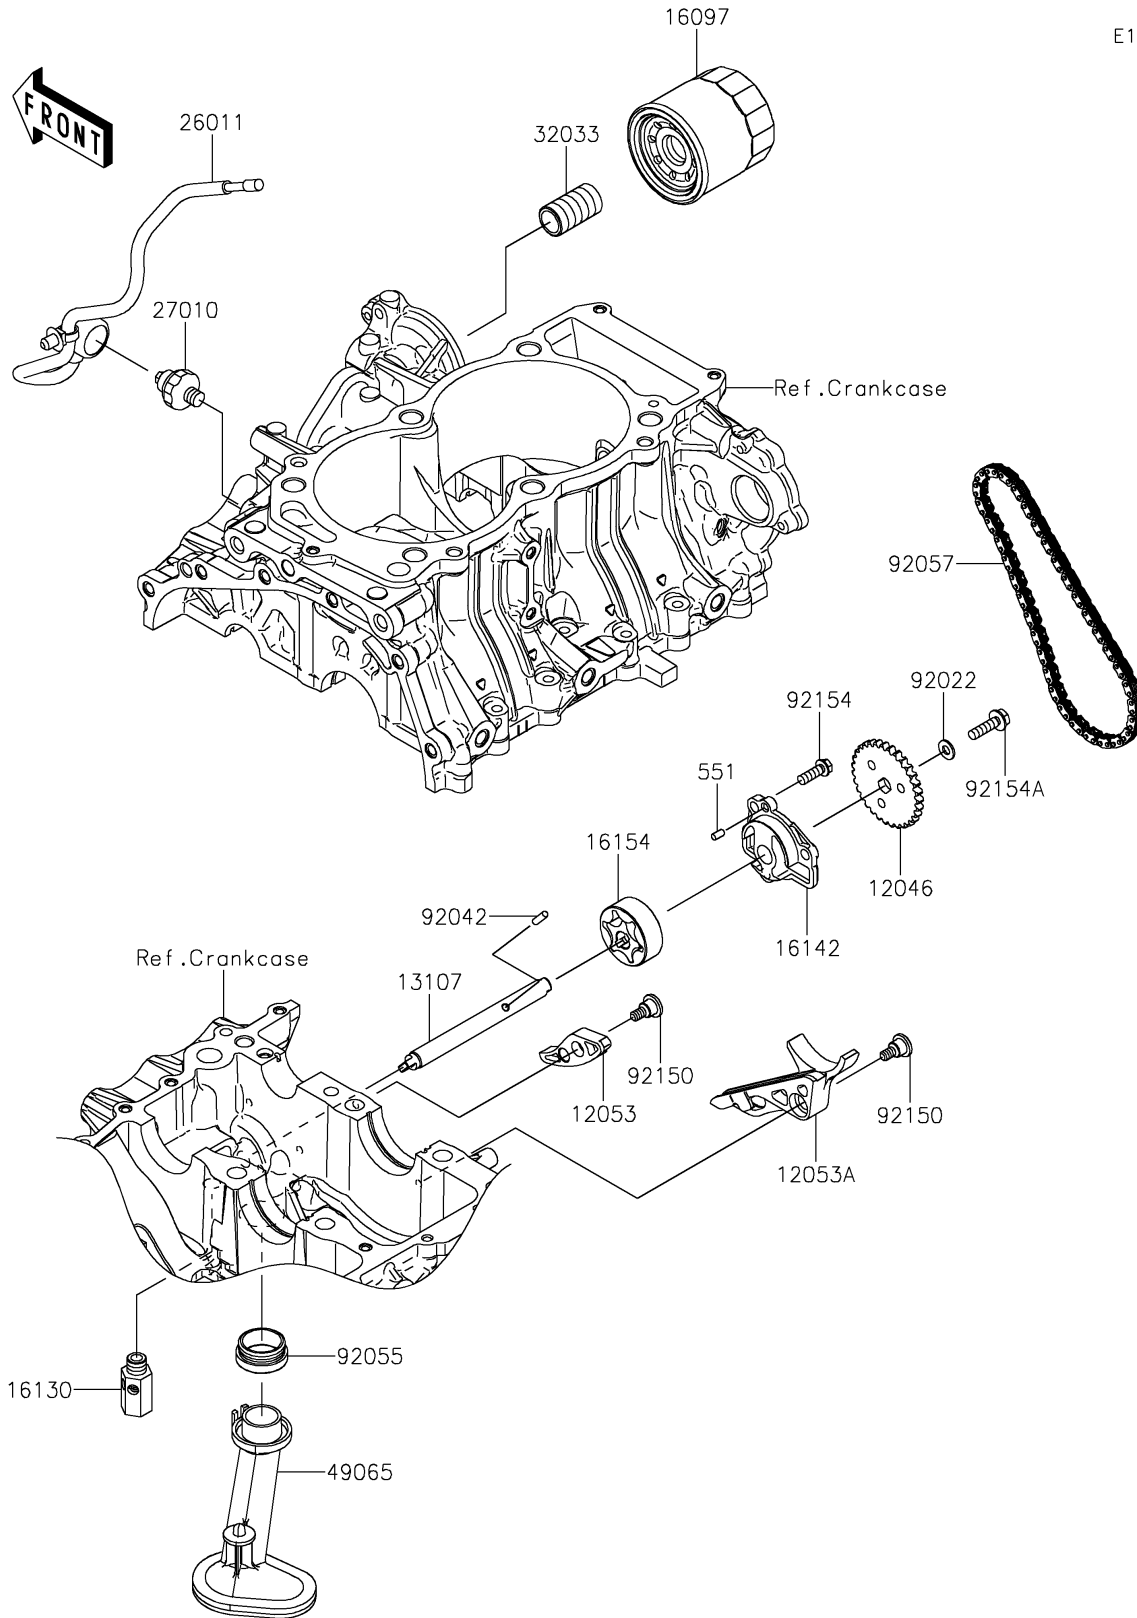

# 2024 Teryx KRX® 1000 Special Edition PARTS DIAGRAM

## Oil Pump/Oil Filter

E1710

## 2024 Teryx KRX® 1000 Special Edition PARTS LIST

### Oil Pump/Oil Filter

ITEM NAME	PART NUMBER	QUANTITY
SPROCKET,OIL PUMP,31T (Ref # 12046)	12046-0614	1
GUIDE-CHAIN,UPP (Ref # 12053)	12053-0276	1
GUIDE-CHAIN,LWR (Ref # 12053A)	12053-0296	1
SHAFT,OIL PUMP (Ref # 13107)	13107-0896	1
FILTER-ASSY-OIL (Ref # 16097)	16097-0007	1
VALVE-ASSY-RELIEF (Ref # 16130)	16130-1058	1
COVER-PUMP (Ref # 16142)	16142-0754	1
ROTOR-PUMP (Ref # 16154)	16154-0750	1
WIRE-LEAD (Ref # 26011)	26011-1985	1
SWITCH,OIL PRESSURE (Ref # 27010)	27010-1313	1
PIPE,OIL FILTER (Ref # 32033)	32033-1535	1
FILTER-OIL (Ref # 49065)	49065-0050	1
WASHER,6X12.8X1.2 (Ref # 92022)	92022-1827	1
PIN,DOWEL,4X13.8 (Ref # 92042)	92042-030	1
RING-O,OIL FILTER (Ref # 92055)	92055-1503	1
CHAIN,98XRH2010-70M (Ref # 92057)	92057-0765	1
BOLT,6MM (Ref # 92150)	92150-1090	2
BOLT,FLANGED,6X18 (Ref # 92154)	92154-0499	3
BOLT,FLANGED,6X22 (Ref # 92154A)	92154-1525	1
PIN-DOWEL,4X8 (Ref # 551)	551A0408	1