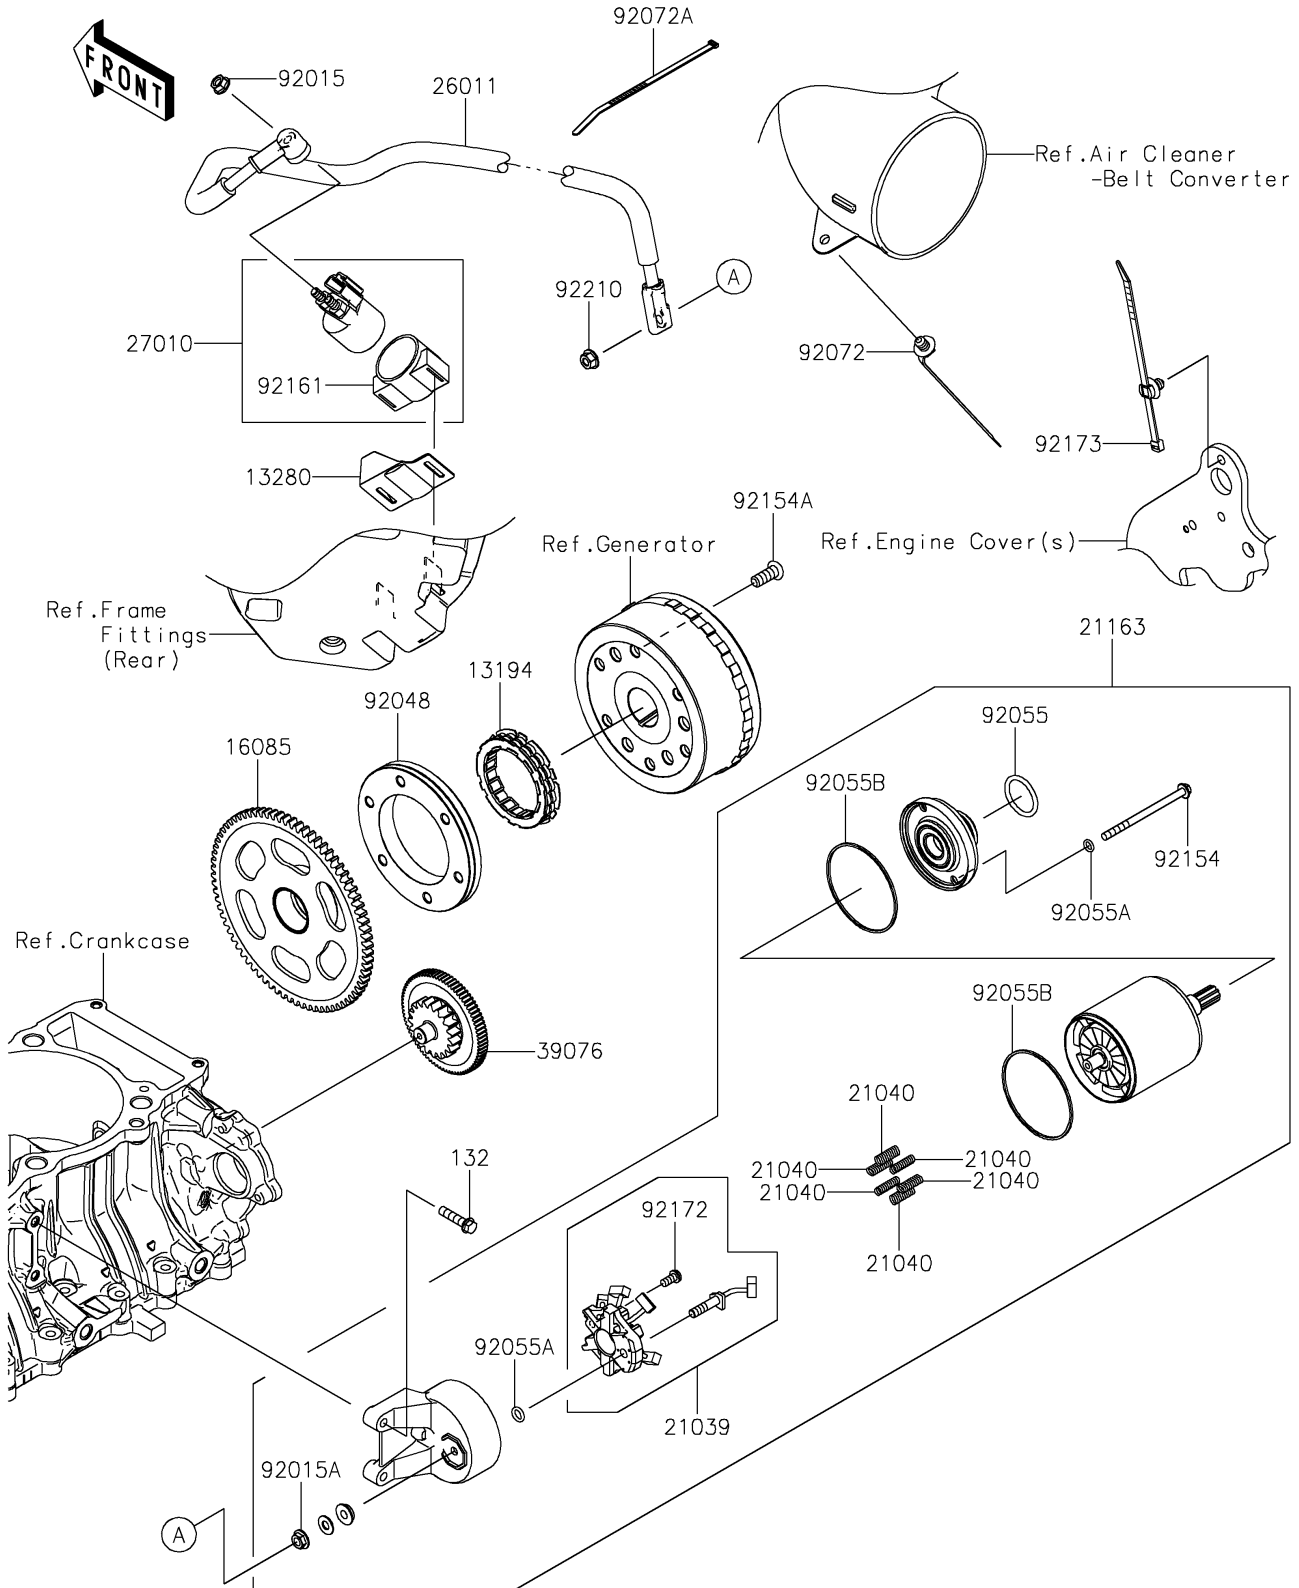

# 2023 Teryx KRX® 1000 Special Edition PARTS DIAGRAM

## Starter Motor

E1840

## 2023 Teryx KRX® 1000 Special Edition PARTS LIST

### Starter Motor

ITEM NAME	PART NUMBER	QUANTITY
CLUTCH-ONEWAY (Ref # 13194)	13194-0021	1
HOLDER,MAGNETIC SWITCH (Ref # 13280)	13280-0973	1
GEAR,76T (Ref # 16085)	16085-0691	1
BRUSH (Ref # 21039)	21039-0009	1
SPRING-BRUSH (Ref # 21040)	21040-0003	6
STARTER-ELECTRIC (Ref # 21163)	21163-0786	1
WIRE-LEAD (Ref # 26011)	26011-1914	1
SWITCH,MAGNETIC (Ref # 27010)	27010-0766	1
LIMITER (Ref # 39076)	39076-0039	1
NUT,FLANGED,6MM (Ref # 92015)	92015-1367	1
NUT,STARTER MOTOR (Ref # 92015A)	92015-1476	1
RACE (Ref # 92048)	92048-0041	1
RING-O (Ref # 92055)	92055-1276	1
RING-O,4.5X2.0 (Ref # 92055A)	92055-1370	3
RING-O,STARTER MOTOR (Ref # 92055B)	92055-1381	2
BAND,OS170-FT7(BLACK) (Ref # 92072)	92072-1414	1
BAND,L=292.1 (Ref # 92072A)	92072-3509	1
BOLT (Ref # 92154)	92154-0265	2
BOLT,TORX,8X20 (Ref # 92154A)	92154-0421	6
DAMPER,MAGNETIC SWITCH (Ref # 92161)	92161-1722	1
SCREW (Ref # 92172)	92172-0334	1
CLAMP (Ref # 92173)	92173-2188	1
NUT,6MM (Ref # 92210)	92210-0188	1
BOLT-FLANGED-SMALL,6X25 (Ref # 132)	132BA0625	2