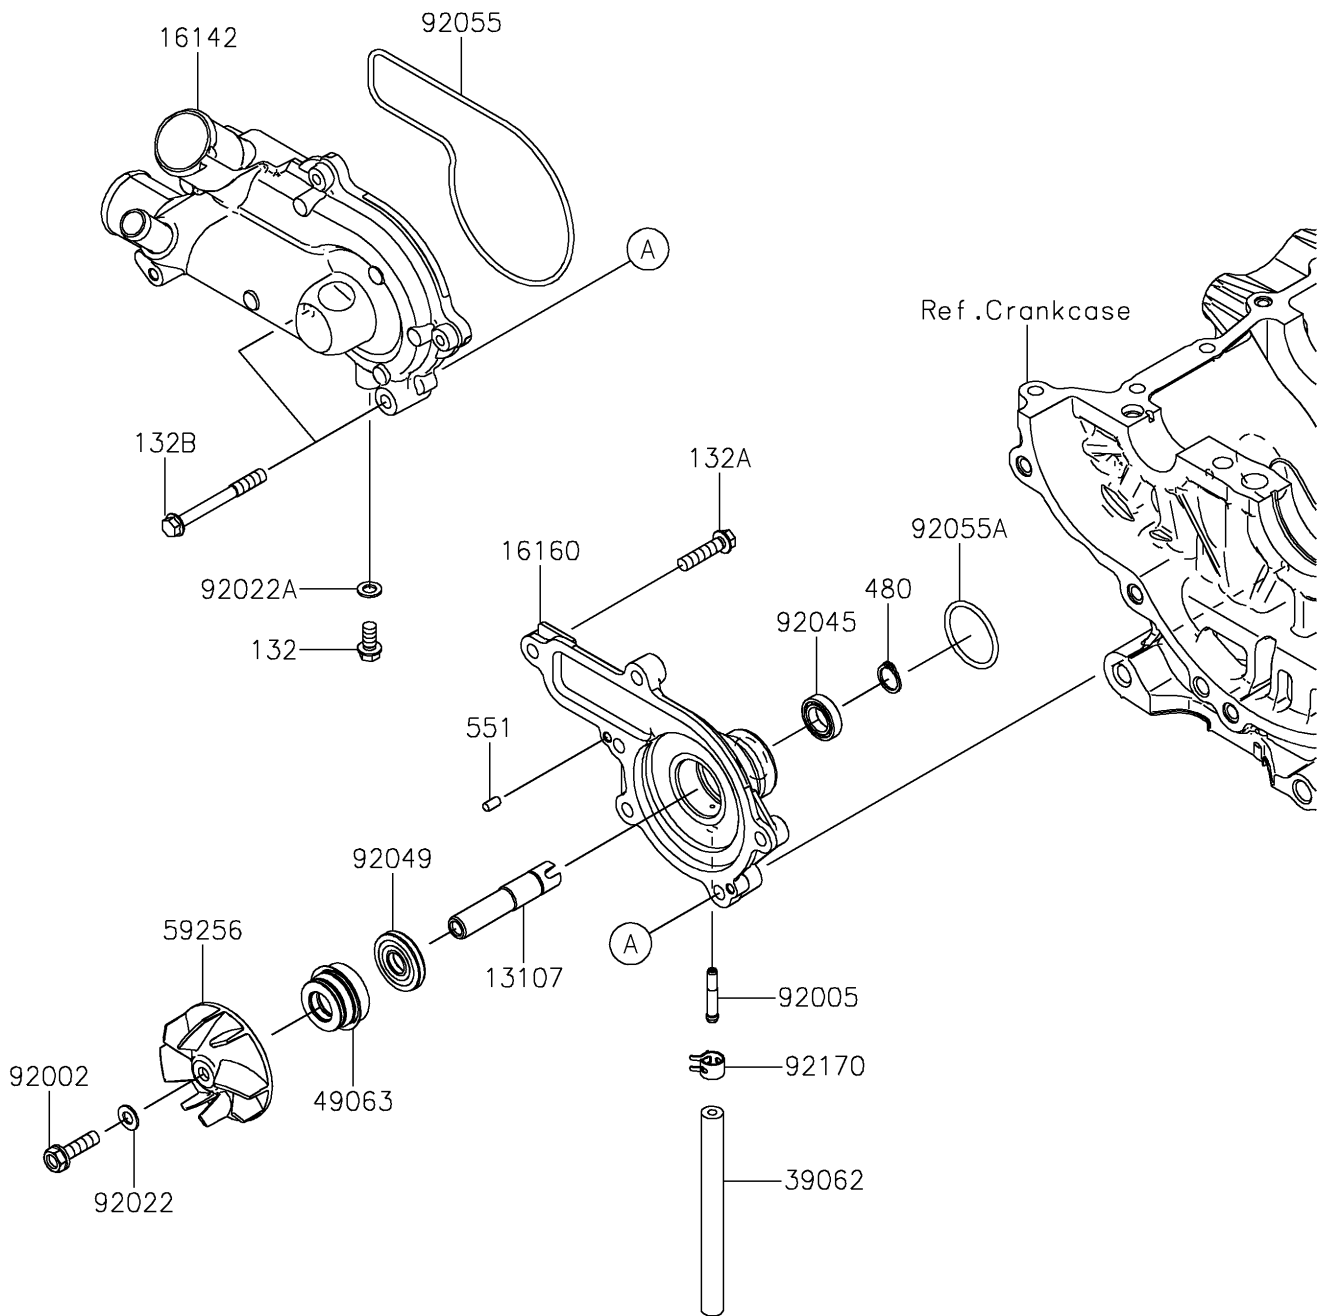

2023 Teryx KRX® 1000 Special Edition PARTS DIAGRAM

Water Pump

E3031

2023 Teryx KRX® 1000 Special Edition PARTS LIST

Water Pump

ITEM NAME	PART NUMBER	QUANTITY
-----------	-------------	----------