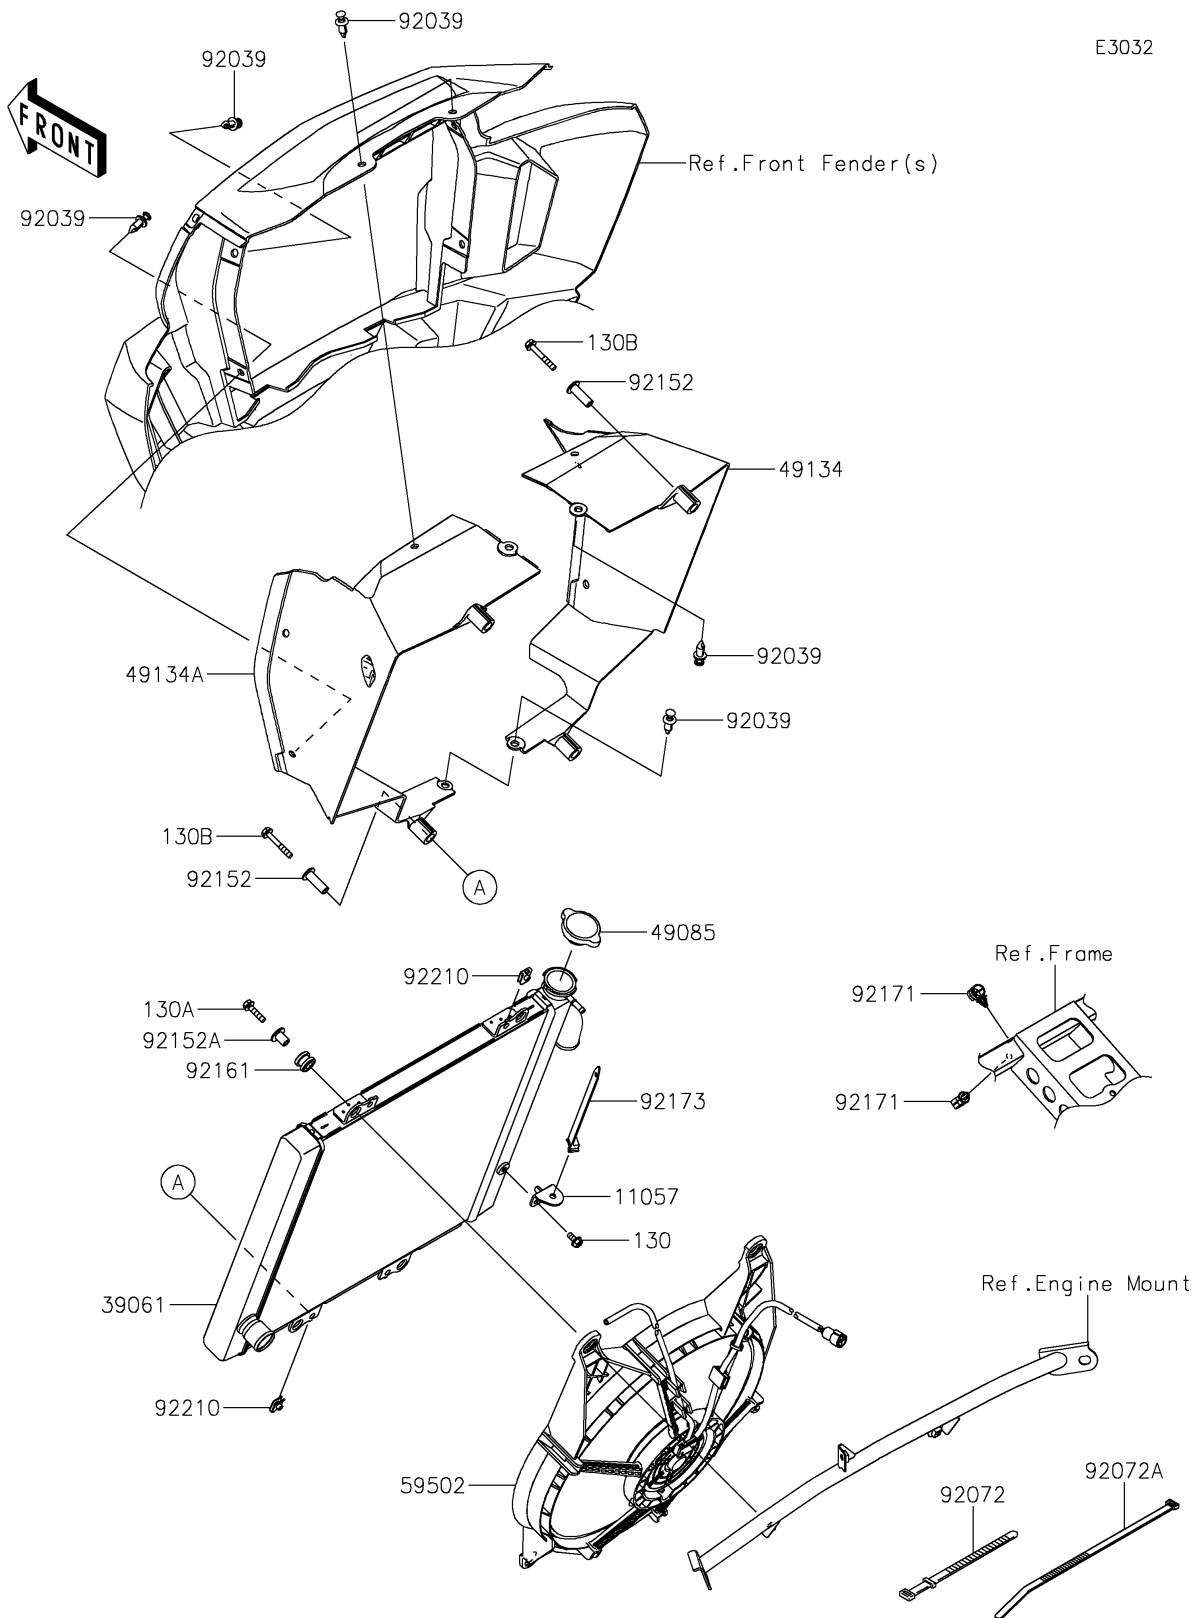

2023 Teryx KRX® 1000 Special Edition PARTS DIAGRAM

Radiator

2023 Teryx KRX® 1000 Special Edition PARTS LIST

Radiator

ITEM NAME	PART NUMBER	QUANTITY
BRACKET (Ref # 11057)	11057-2564	1
RADIATOR-ASSY (Ref # 39061)	39061-0786	1
CAP-ASSY-PRESSURE (Ref # 49085)	49085-0005	1
SHROUD,RH (Ref # 49134)	49134-0001	1
SHROUD,LH (Ref # 49134A)	49134-0002	1
FAN-ASSY (Ref # 59502)	59502-0644	1
RIVET (Ref # 92039)	92039-0776	8
BAND,L=186 (Ref # 92072)	92072-056	3
BAND,L=292.1 (Ref # 92072A)	92072-3509	2
COLLAR (Ref # 92152)	92152-1215	4
COLLAR (Ref # 92152A)	92152-1512	4
DAMPER (Ref # 92161)	92161-1349	4
CLAMP,13MM DIA. (Ref # 92171)	92171-1415	2
CLAMP (Ref # 92173)	92173-1980	1
NUT (Ref # 92210)	92210-0754	4
BOLT-FLANGED,6X12 (Ref # 130)	130BA0612	1
BOLT-FLANGED,6X25 (Ref # 130A)	130BA0625	4
BOLT-FLANGED,6X40 (Ref # 130B)	130BA0640	4