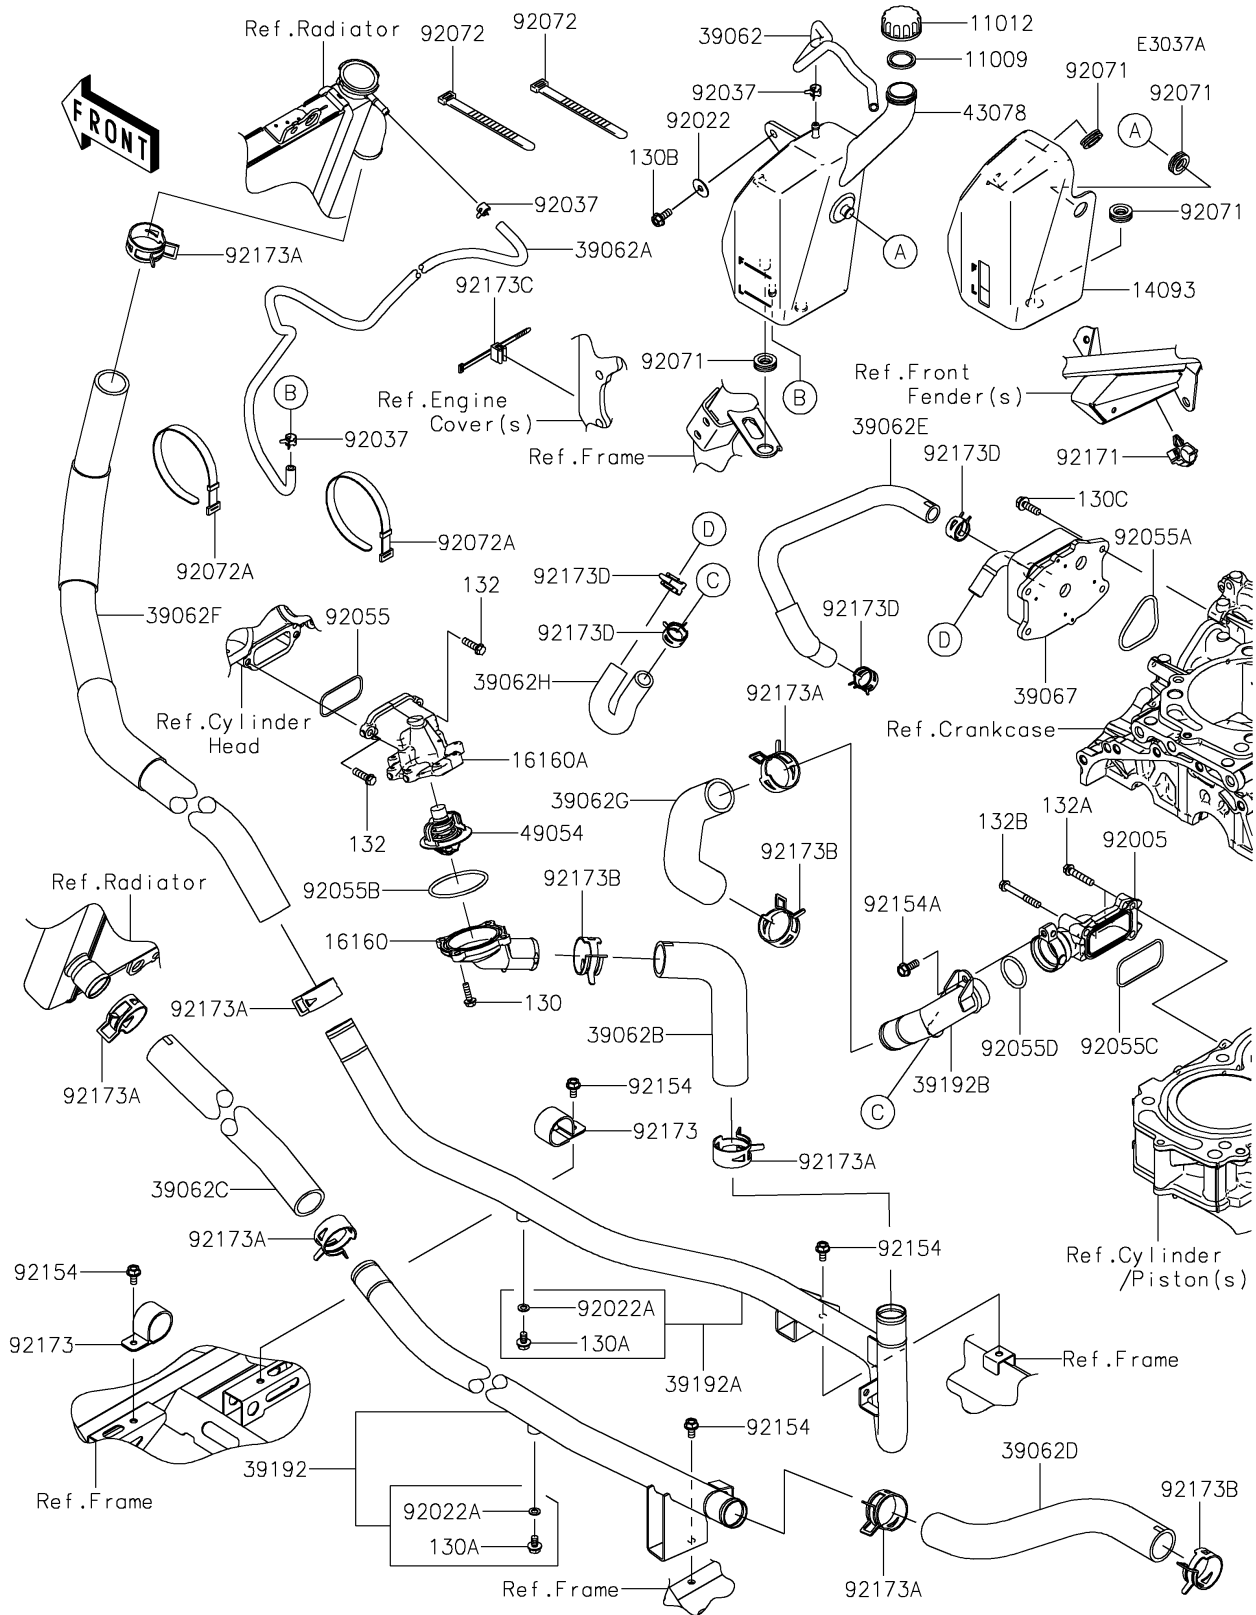

2023 TERYX KRX® 1000 SPECIAL EDITION PARTS DIAGRAM

Water Pipe(RFT00AE028049 -)