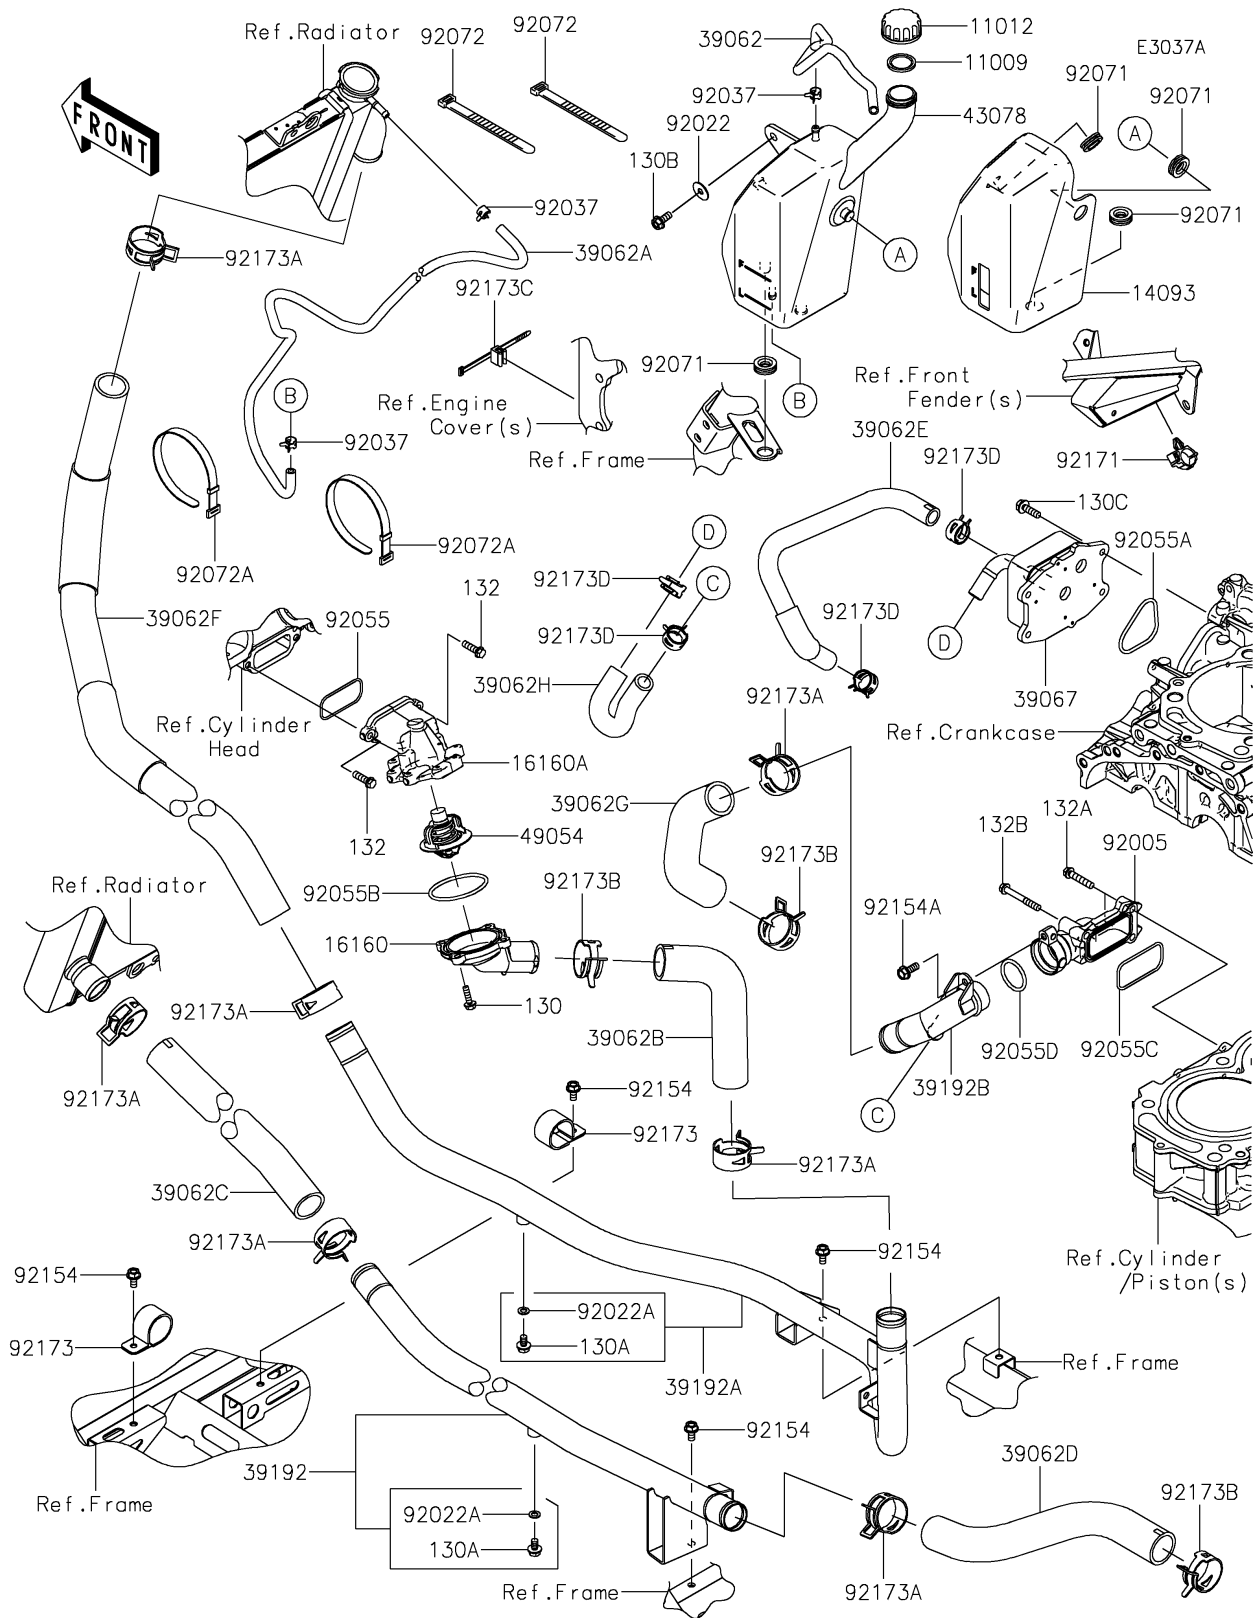

2023 Teryx KRX® 1000 Special Edition PARTS DIAGRAM

Water Pipe(RFT00AE028049 -)