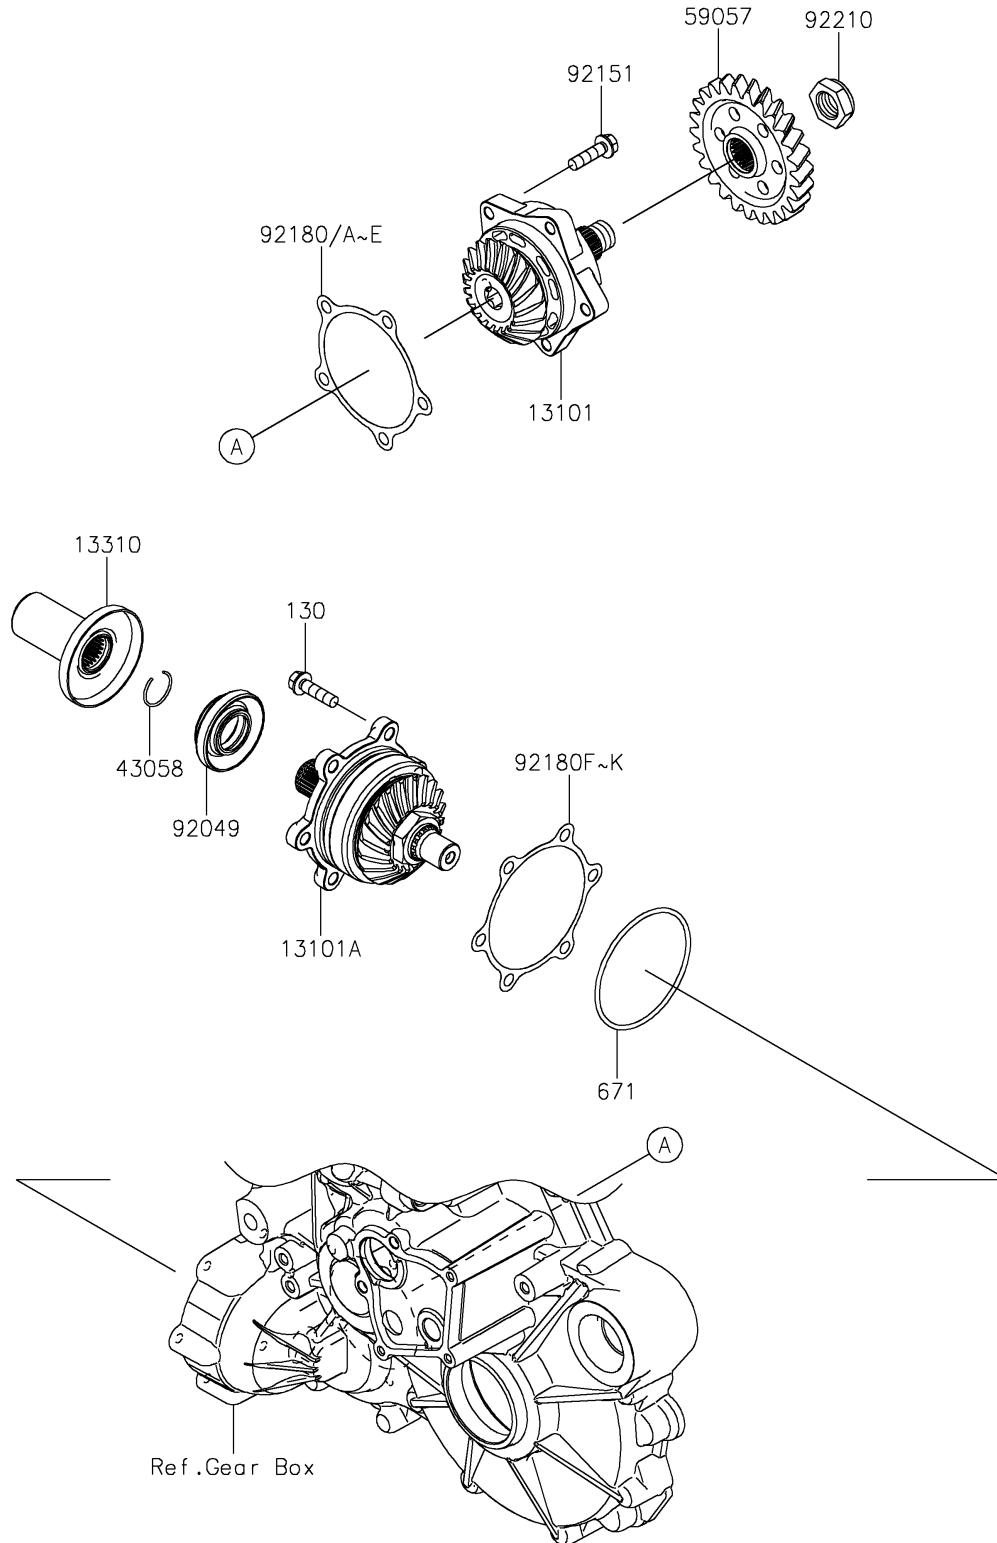

2023 Teryx KRX® 1000 Special Edition PARTS DIAGRAM

Bevel Gear

E3130

2023 Teryx KRX® 1000 Special Edition PARTS LIST

Bevel Gear

ITEM NAME	PART NUMBER	QUANTITY
GEAR-ASSY,DRIVE (Ref # 13101)	13101-0689	1
GEAR-ASSY,DRIVEN (Ref # 13101A)	13101-0690	1
SHAFT-ASSY (Ref # 13310)	13310-0044	1
RING (Ref # 43058)	43058-0018	1
GEAR-HELICAL (Ref # 59057)	59057-0034	1
SEAL-OIL (Ref # 92049)	92049-0160	1
BOLT,8X30 (Ref # 92151)	92151-1908	5
SHIM,DRIVE,T=0.15 (Ref # 92180)	92180-1543	AR
SHIM,DRIVE,T=0.20 (Ref # 92180A)	92180-1544	AR
SHIM,DRIVE,T=0.50 (Ref # 92180B)	92180-1545	AR
SHIM,DRIVE,T=0.80 (Ref # 92180C)	92180-1546	AR
SHIM,DRIVE,T=1.00 (Ref # 92180D)	92180-1547	AR
SHIM,DRIVE,T=1.20 (Ref # 92180E)	92180-1548	AR
SHIM,DRIVEN,T=0.15 (Ref # 92180F)	92180-1549	AR
SHIM,DRIVEN,T=0.20 (Ref # 92180G)	92180-1550	AR
SHIM,DRIVEN,T=0.50 (Ref # 92180H)	92180-1551	AR
SHIM,DRIVEN,T=0.80 (Ref # 92180I)	92180-1552	AR
SHIM,DRIVEN,T=1.00 (Ref # 92180J)	92180-1553	AR
SHIM,DRIVEN,T=1.20 (Ref # 92180K)	92180-1554	AR
NUT (Ref # 92210)	92210-1790	1
BOLT-FLANGED,8X30 (Ref # 130)	130BA0830	6
O RING (Ref # 671)	671D2585	1