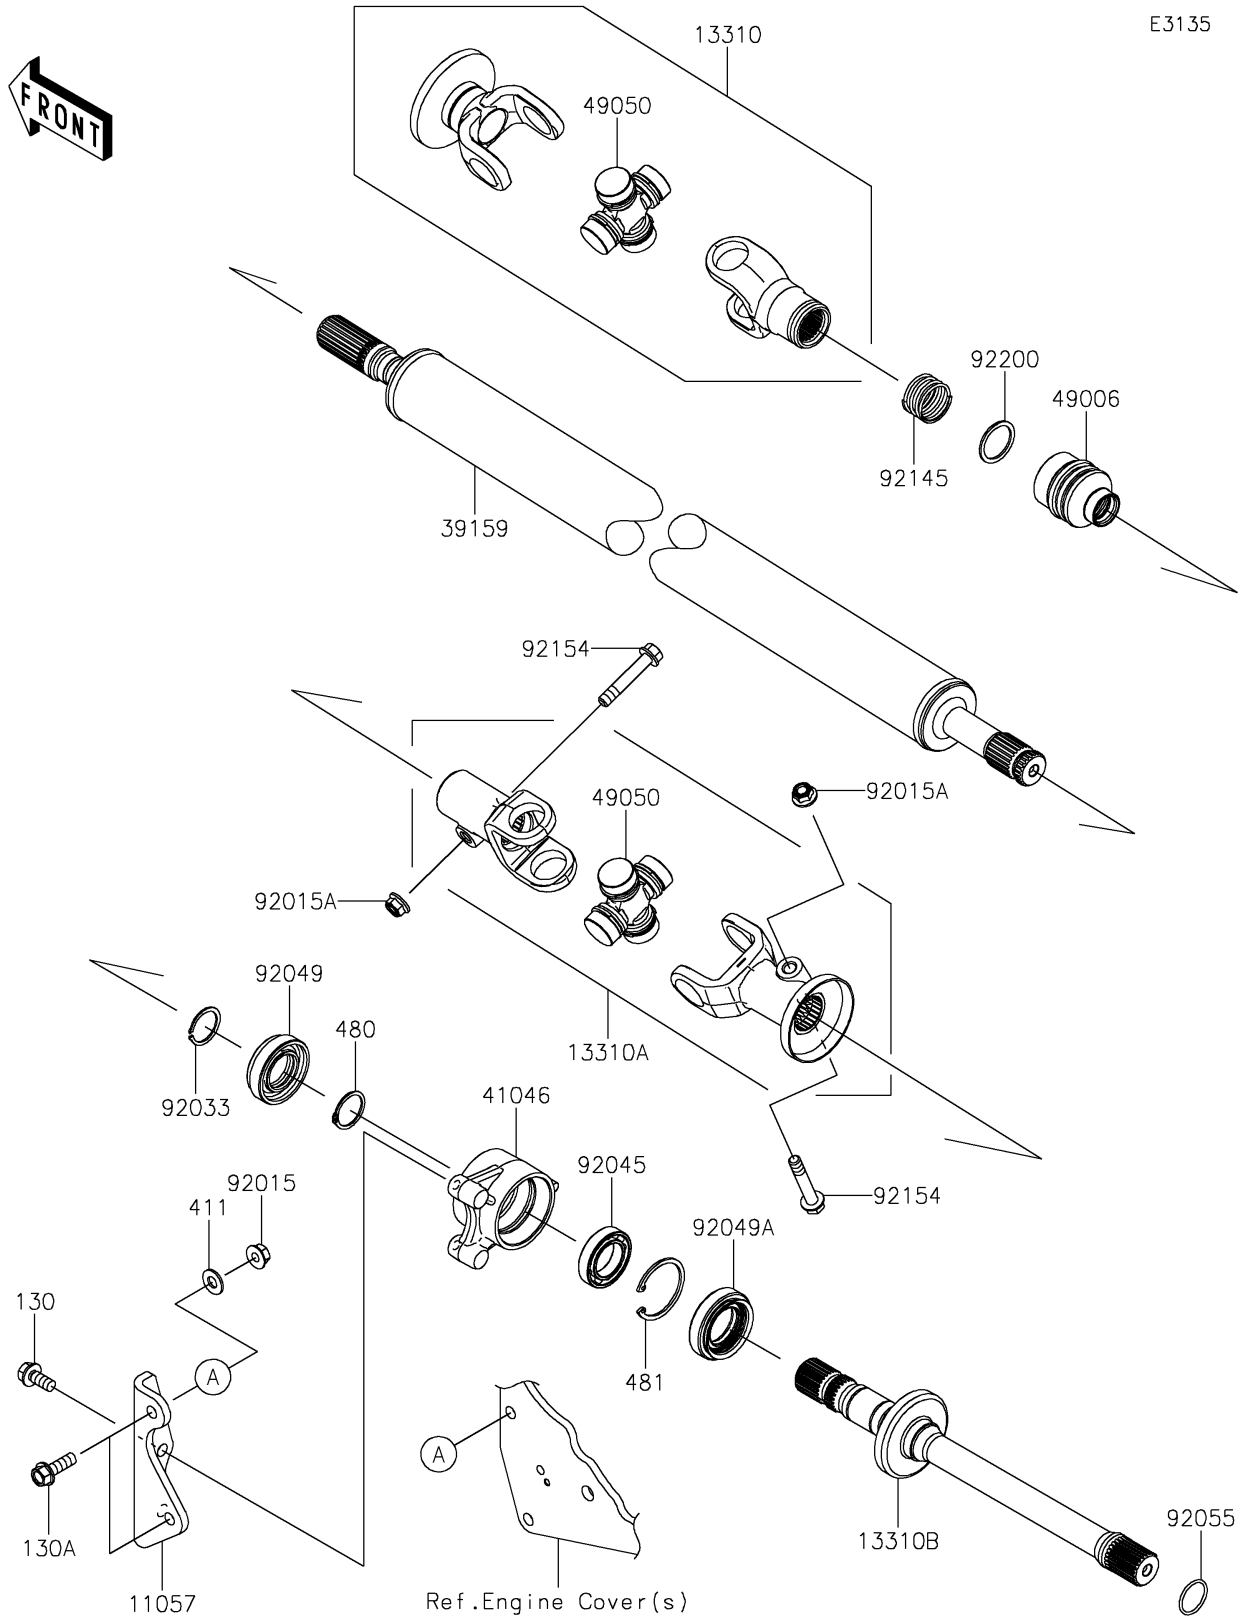

2023 Teryx KRX® 1000 Special Edition PARTS DIAGRAM

Drive Shaft-Propeller

E3135

2023 Teryx KRX® 1000 Special Edition PARTS LIST

Drive Shaft-Propeller

ITEM NAME	PART NUMBER	QUANTITY
-----------	-------------	----------