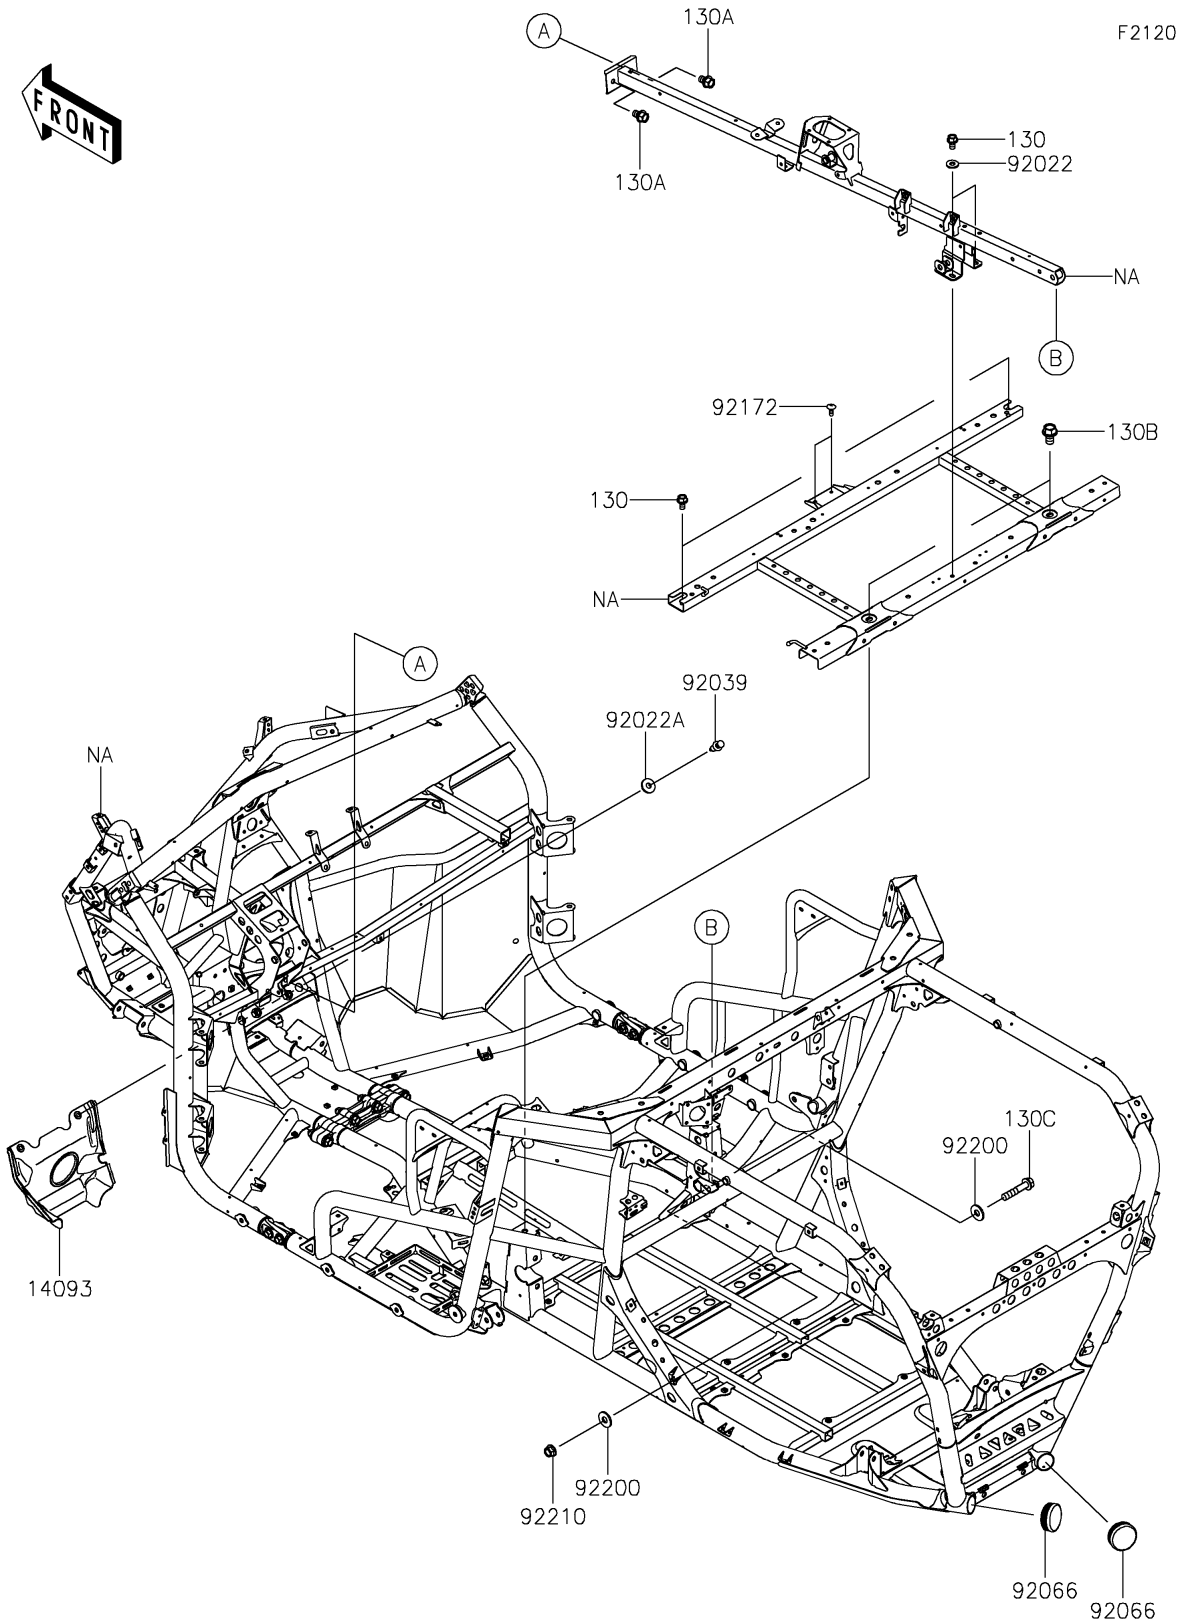

2024 Teryx KRX® 1000 Special Edition PARTS DIAGRAM

Frame

2024 Teryx KRX® 1000 Special Edition PARTS LIST

Frame

ITEM NAME	PART NUMBER	QUANTITY
COVER,PROPELLER SHAFT (Ref # 14093)	14093-1009	1
WASHER,8.2X19X2 (Ref # 92022)	92022-1533	2
WASHER,8.4X23X2.5 (Ref # 92022A)	92022-3744	2
RIVET (Ref # 92039)	92039-0776	2
PLUG,RR END (Ref # 92066)	92066-0926	2
SCREW,TAPPING,6X16 (Ref # 92172)	92172-0739	2
WASHER,11X26X2.6 (Ref # 92200)	92200-0352	2
NUT,LOCK,FLANGED,10MM (Ref # 92210)	92210-0276	1
BOLT-FLANGED,8X14 (Ref # 130)	130BA0814	4
BOLT-FLANGED,10X16 (Ref # 130A)	130BA1016	2
BOLT-FLANGED,12X20 (Ref # 130B)	130BA1220	2
BOLT-FLANGED,10X50 (Ref # 130C)	130CA1050	1