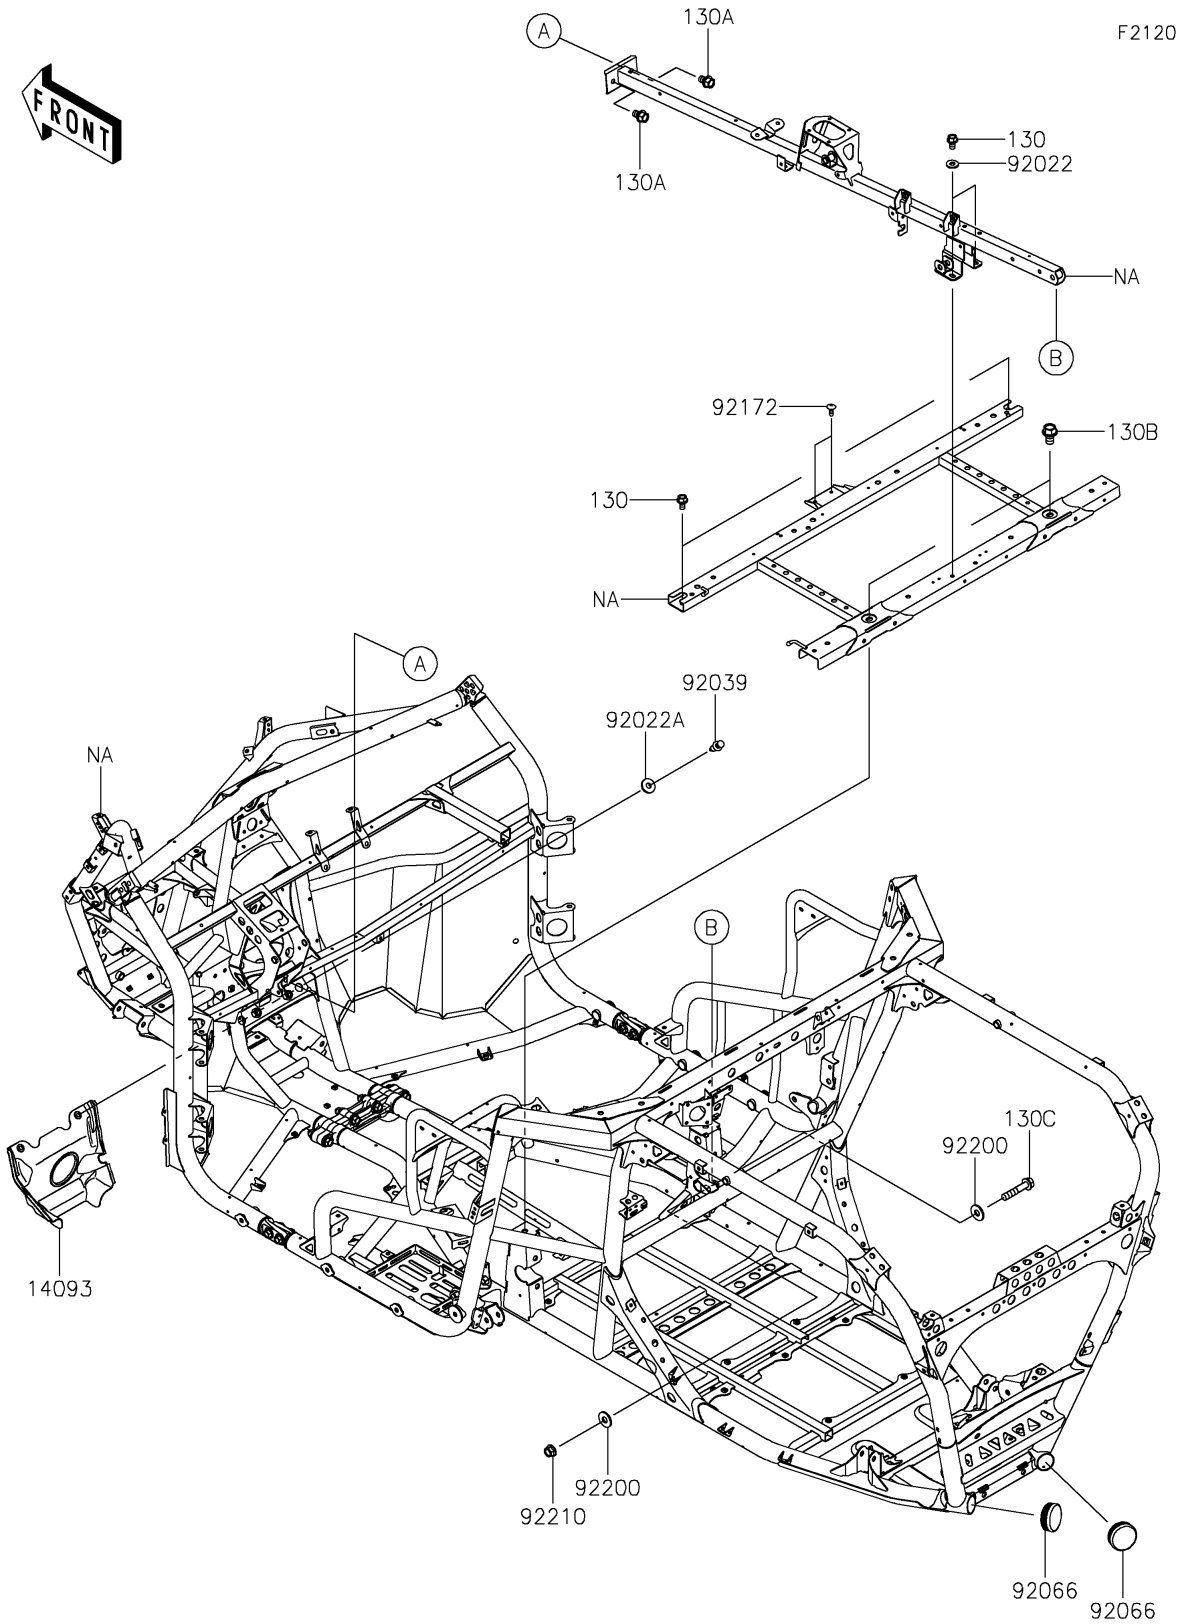

2023 Teryx KRX® 1000 Special Edition PARTS DIAGRAM

Frame

2023 Teryx KRX® 1000 Special Edition PARTS LIST

Frame

ITEM NAME	PART NUMBER	QUANTITY
COVER,PROPELLER SHAFT (Ref # 14093)	14093-1009	1
WASHER,8.2X19X2 (Ref # 92022)	92022-1533	2
WASHER,8.4X23X2.5 (Ref # 92022A)	92022-3744	2
RIVET (Ref # 92039)	92039-0776	2
PLUG,RR END (Ref # 92066)	92066-0926	2
SCREW,TAPPING,6X16 (Ref # 92172)	92172-0739	2
WASHER,11X26X2.6 (Ref # 92200)	92200-0352	2
NUT,LOCK,FLANGED,10MM (Ref # 92210)	92210-0276	1
BOLT-FLANGED,8X14 (Ref # 130)	130BA0814	4
BOLT-FLANGED,10X16 (Ref # 130A)	130BA1016	2
BOLT-FLANGED,12X20 (Ref # 130B)	130BA1220	2
BOLT-FLANGED,10X50 (Ref # 130C)	130CA1050	1