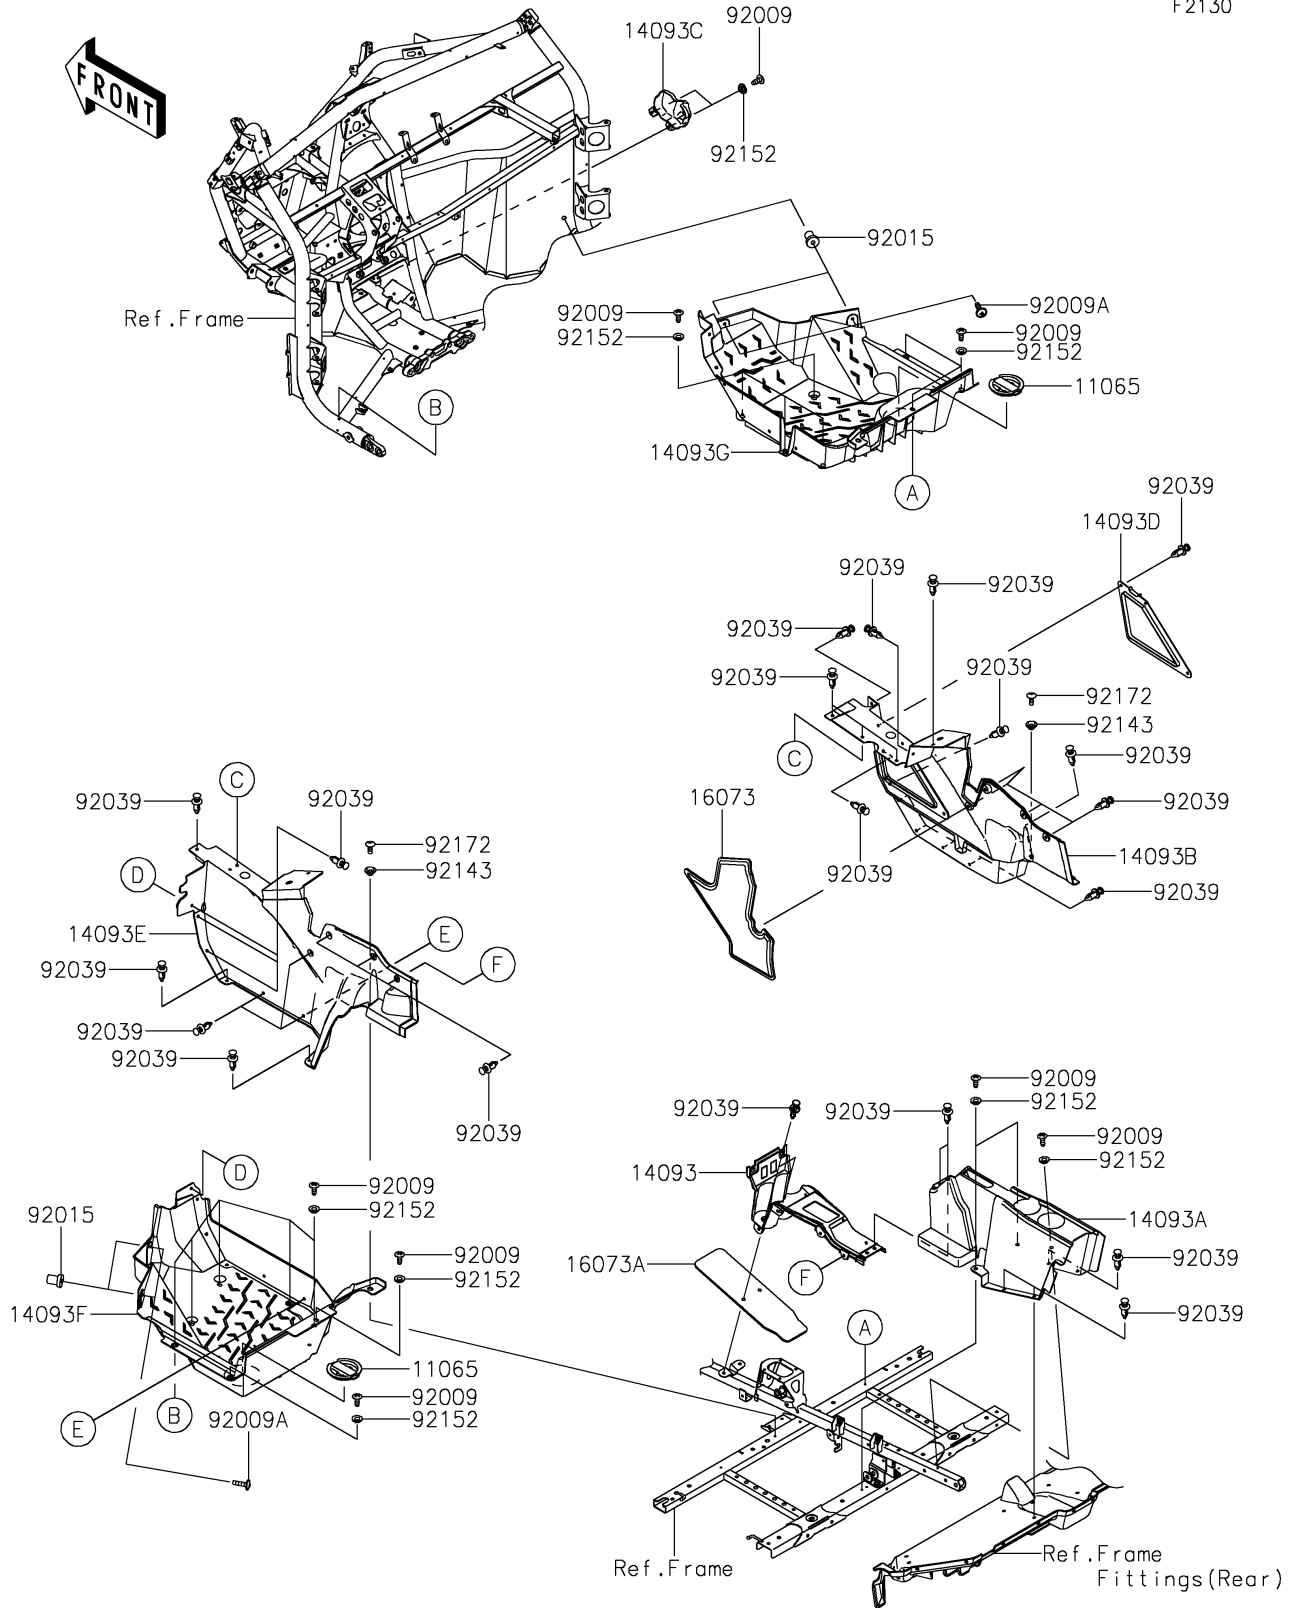

2023 Teryx KRX® 1000 Special Edition PARTS DIAGRAM

Frame Fittings(Front)

F2130

2023 Teryx KRX® 1000 Special Edition PARTS LIST

Frame Fittings(Front)

ITEM NAME	PART NUMBER	QUANTITY
CAP,FLOOR (Ref # 11065)	11065-1423	2
COVER,CENTER CONSOLE,FR (Ref # 14093)	14093-0833	1
COVER,CENTER CONSOLE,RR (Ref # 14093A)	14093-0834	1
COVER,FLOOR,CNT,RH (Ref # 14093B)	14093-0838	1
COVER,FR GEAR,SIDE (Ref # 14093C)	14093-0839	1
COVER,MAINTENANCE (Ref # 14093D)	14093-0850	1
COVER,FLOOR,CNT,LH (Ref # 14093E)	14093-1161	1
COVER,FLOOR,LH (Ref # 14093F)	14093-1208	1
COVER,FLOOR,RH (Ref # 14093G)	14093-1209	1
INSULATOR (Ref # 16073)	16073-0898	1
INSULATOR (Ref # 16073A)	16073-0940	1
SCREW,TAPPING,6X16 (Ref # 92009)	92009-1166	19
SCREW,6X22,BLACK (Ref # 92009A)	92009-1256	4
NUT,RUBBER,6MM (Ref # 92015)	92015-1692	4
RIVET (Ref # 92039)	92039-0776	41
COLLAR (Ref # 92143)	92143-1057	2
COLLAR,6.3X9.5X4.1 (Ref # 92152)	92152-1571	19
SCREW,TAPPING,6X16 (Ref # 92172)	92172-0739	2