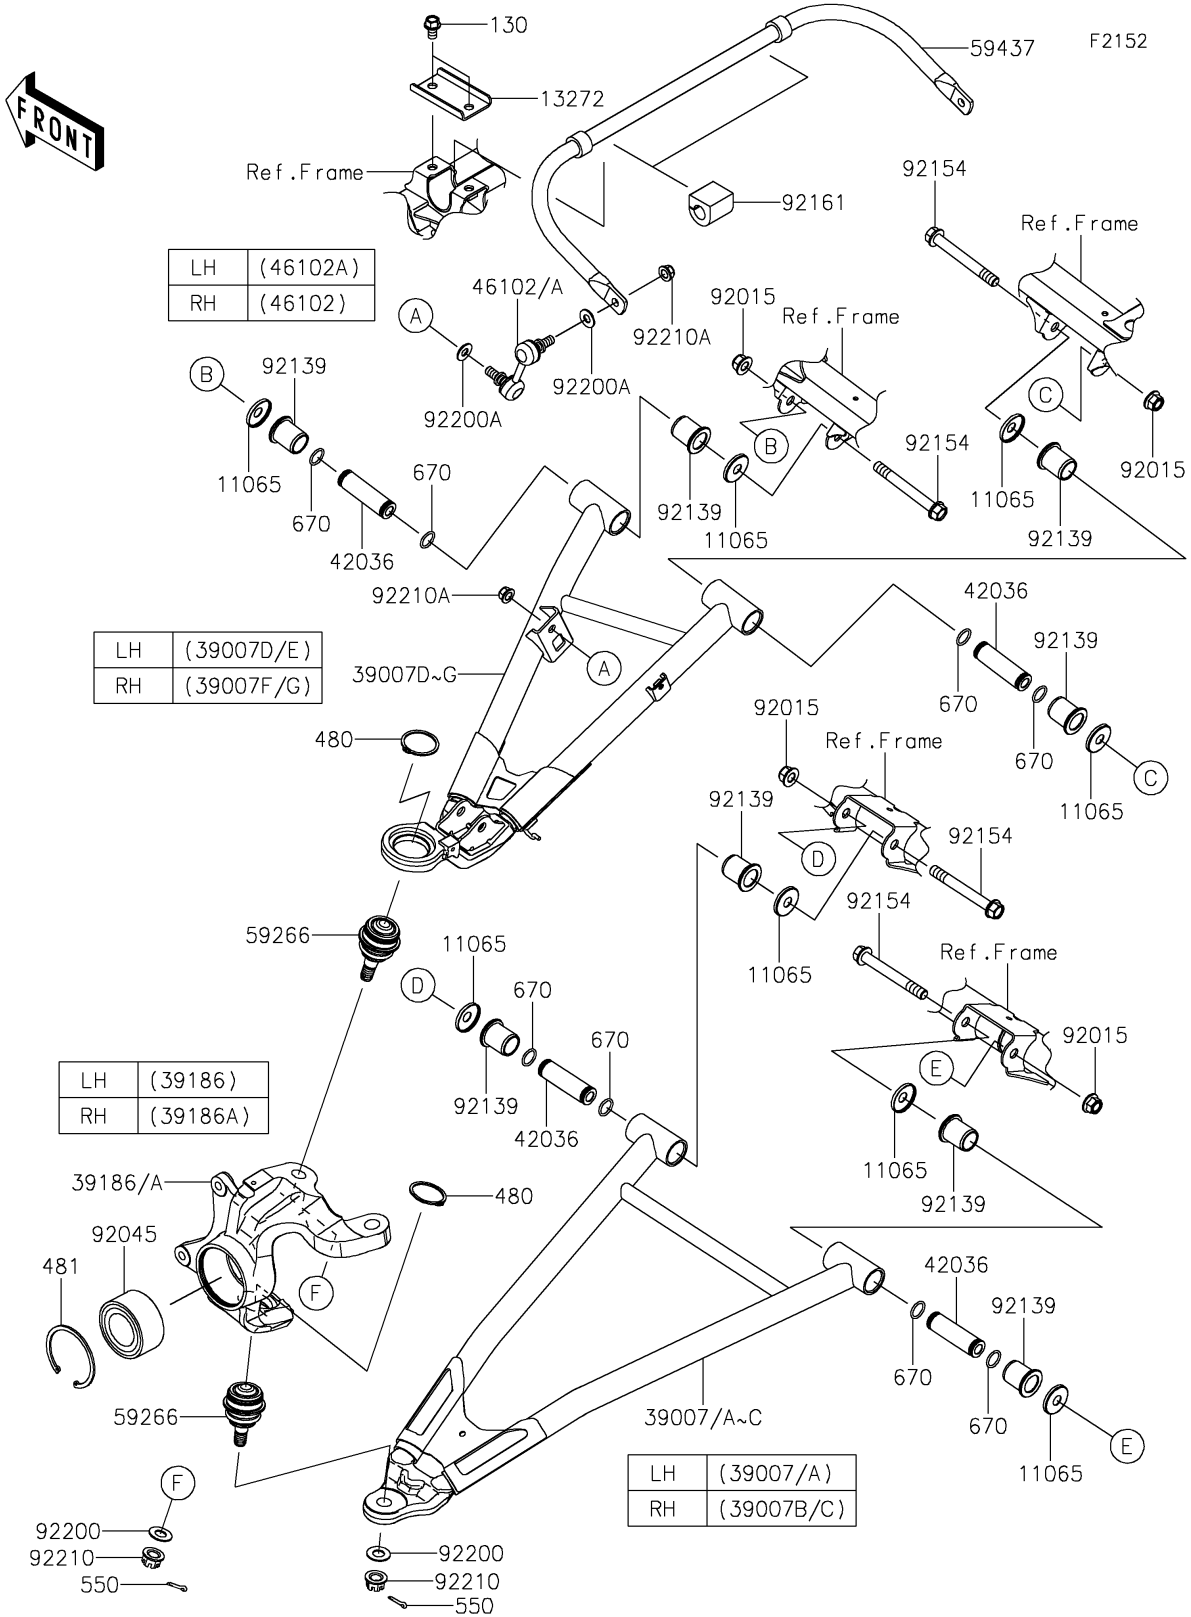

2023 TERYX KRX® 1000 SPECIAL EDITION PARTS DIAGRAM

Front Suspension

2023 TERYX KRX® 1000 SPECIAL EDITION PARTS LIST

Front Suspension

ITEM NAME	PART NUMBER	QUANTITY
CAP (Ref # 11065)	11065-0253	16
PLATE (Ref # 13272)	13272-2677	2
ARM-SUSP,FR,LWR,LH,P.GOLD (Ref # 39007A)	39007-0463-66X	1
ARM-SUSP,FR,LWR,RH,P.GOLD (Ref # 39007C)	39007-0464-66X	1
ARM-SUSP,FR,UPP,LH,P.GOLD (Ref # 39007E)	39007-0479-66X	1
ARM-SUSP,FR,UPP,RH,P.GOLD (Ref # 39007G)	39007-0480-66X	1
KNUCKLE,FR,LH (Ref # 39186)	39186-0333	1
KNUCKLE,FR,RH (Ref # 39186A)	39186-0334	1
SLEEVE,12.1X22X76 (Ref # 42036)	42036-0836	8
ROD,STABILIZER,RH (Ref # 46102)	46102-0100	1
ROD,STABILIZER,LH (Ref # 46102A)	46102-0101	1
JOINT-BALL (Ref # 59266)	59266-0738	4
STABILIZER,FR (Ref # 59437)	59437-0025	1
NUT,LOCK,FLANGED,12MM (Ref # 92015)	92015-1433	8
BEARING-BALL,40X74X36 (Ref # 92045)	92045-0919	2
BUSHING (Ref # 92139)	92139-0937	16
BOLT,FLANGED,12X100 (Ref # 92154)	92154-1318	8
DAMPER (Ref # 92161)	92161-2413	2
WASHER,14.2X28X1.5 (Ref # 92200)	92200-0217	4
WASHER,10.3X23X1.6 (Ref # 92200A)	92200-0724	4
NUT,CASTLE,14MM (Ref # 92210)	92210-0104	4
NUT,LOCK,FLANGED,10MM (Ref # 92210A)	92210-1080	4
BOLT-FLANGED,10X16 (Ref # 130)	130CA1016	4
CIRCLIP-TYPE-C,42MM (Ref # 480)	480J4200	4
CIRCLIP-TYPE-C (Ref # 481)	481J7500	2
PIN-COTTER,3.0X25 (Ref # 550)	550AA3025	4
O RING,18MM (Ref # 670)	670B2018	16