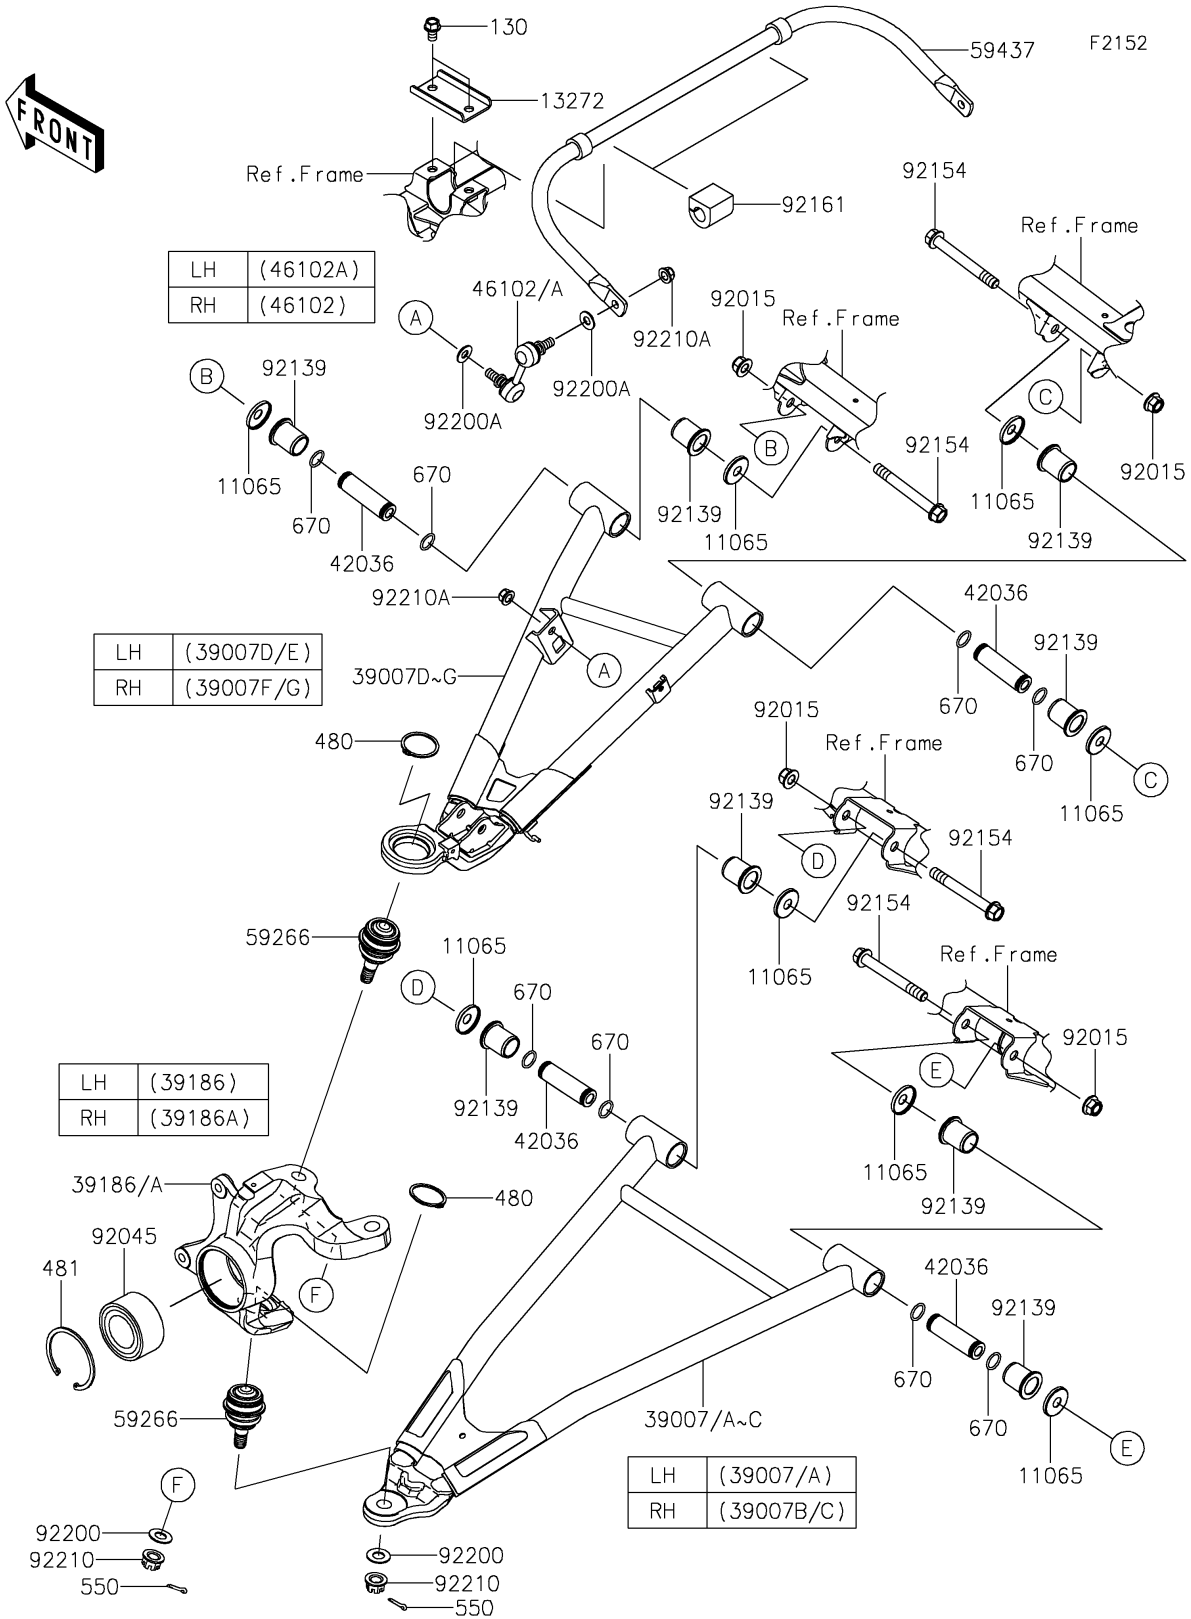

# 2023 Teryx KRX® 1000 Special Edition PARTS DIAGRAM

Front Suspension

## 2023 Teryx KRX® 1000 Special Edition PARTS LIST

### Front Suspension

ITEM NAME	PART NUMBER	QUANTITY
CAP (Ref # 11065)	11065-0253	16
PLATE (Ref # 13272)	13272-2677	2
ARM-SUSP,FR,LWR,LH,P.GOLD (Ref # 39007A)	39007-0463-66X	1
ARM-SUSP,FR,LWR,RH,P.GOLD (Ref # 39007C)	39007-0464-66X	1
ARM-SUSP,FR,UPP,LH,P.GOLD (Ref # 39007E)	39007-0479-66X	1
ARM-SUSP,FR,UPP,RH,P.GOLD (Ref # 39007G)	39007-0480-66X	1
KNUCKLE,FR,LH (Ref # 39186)	39186-0333	1
KNUCKLE,FR,RH (Ref # 39186A)	39186-0334	1
SLEEVE,12.1X22X76 (Ref # 42036)	42036-0836	8
ROD,STABILIZER,RH (Ref # 46102)	46102-0100	1
ROD,STABILIZER,LH (Ref # 46102A)	46102-0101	1
JOINT-BALL (Ref # 59266)	59266-0738	4
STABILIZER,FR (Ref # 59437)	59437-0025	1
NUT,LOCK,FLANGED,12MM (Ref # 92015)	92015-1433	8
BEARING-BALL,40X74X36 (Ref # 92045)	92045-0919	2
BUSHING (Ref # 92139)	92139-0937	16
BOLT,FLANGED,12X100 (Ref # 92154)	92154-1318	8
DAMPER (Ref # 92161)	92161-2413	2
WASHER,14.2X28X1.5 (Ref # 92200)	92200-0217	4
WASHER,10.3X23X1.6 (Ref # 92200A)	92200-0724	4
NUT,CASTLE,14MM (Ref # 92210)	92210-0104	4
NUT,LOCK,FLANGED,10MM (Ref # 92210A)	92210-1080	4
BOLT-FLANGED,10X16 (Ref # 130)	130CA1016	4
CIRCLIP-TYPE-C,42MM (Ref # 480)	480J4200	4
CIRCLIP-TYPE-C (Ref # 481)	481J7500	2
PIN-COTTER,3.0X25 (Ref # 550)	550AA3025	4
O RING,18MM (Ref # 670)	670B2018	16