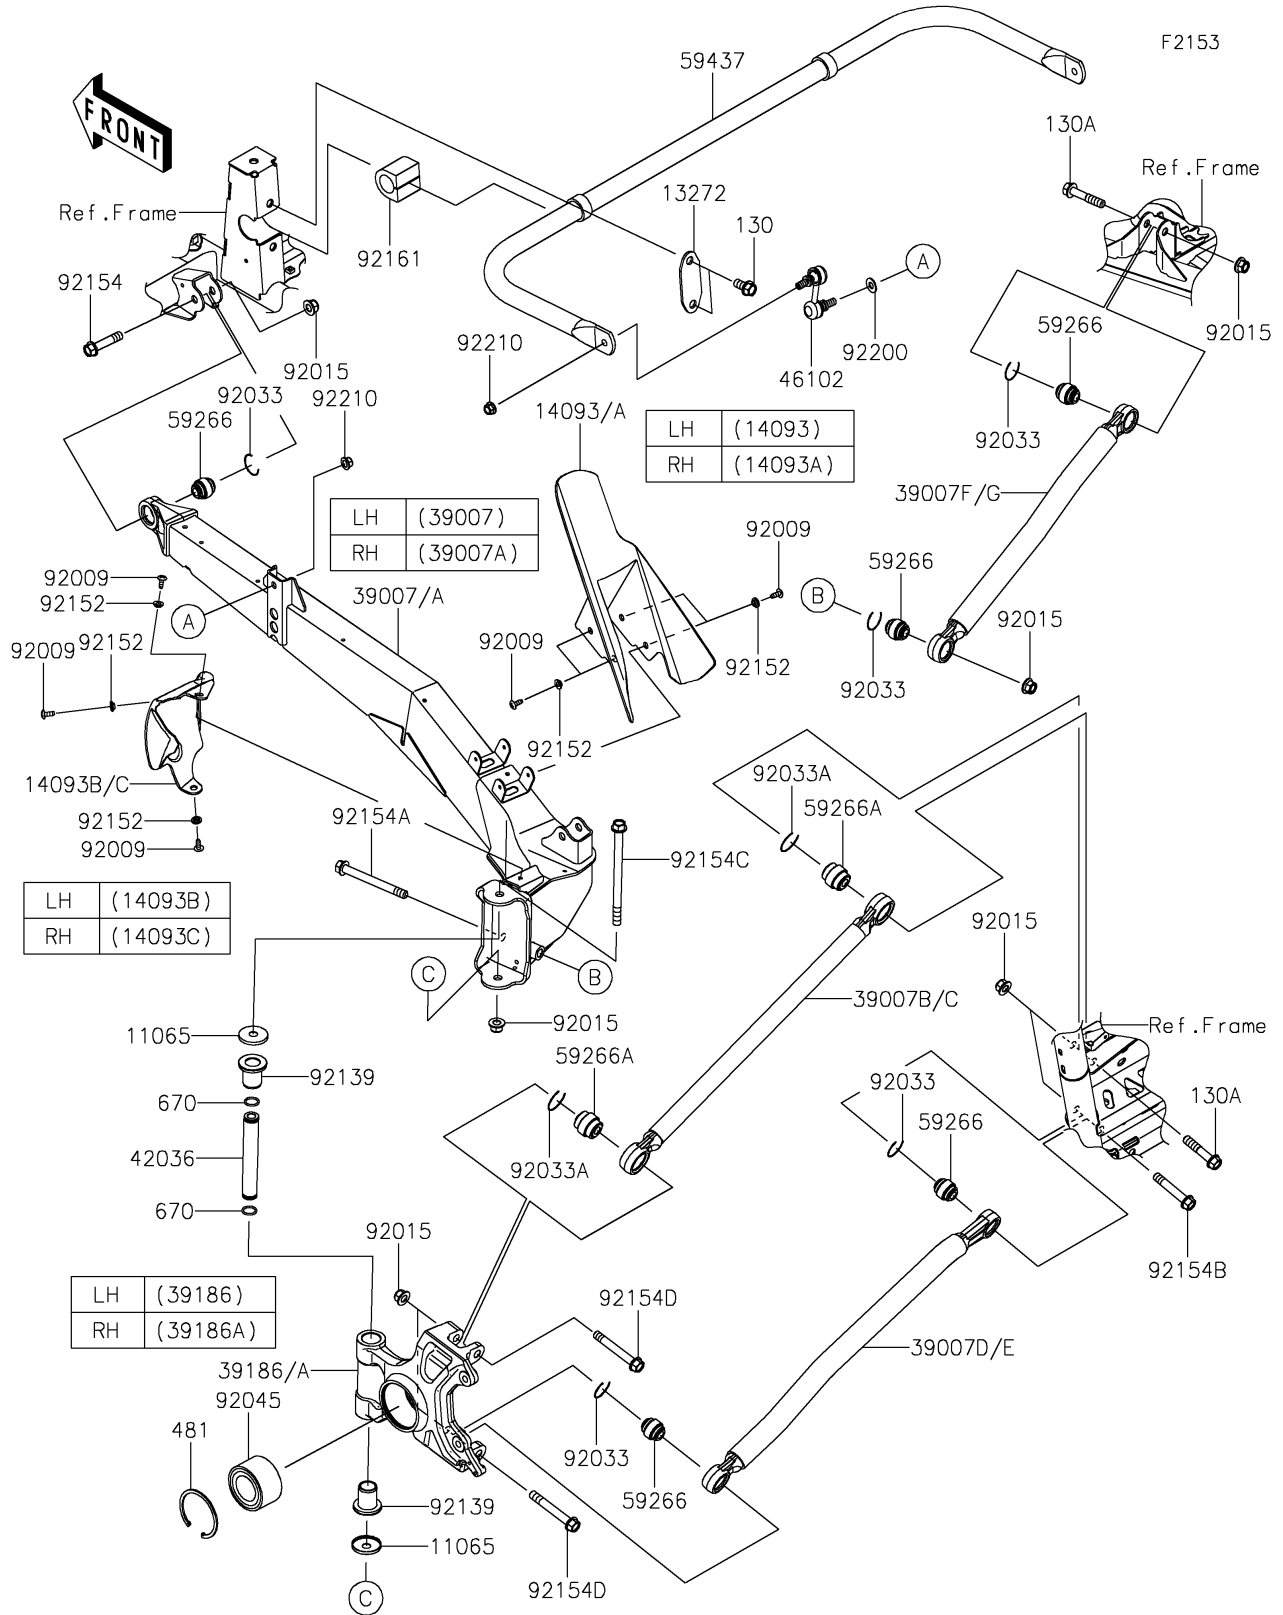

# 2023 TERYX KRX® 1000 SPECIAL EDITION PARTS DIAGRAM

## Rear Suspension

### Rear Suspension

ITEM NAME	PART NUMBER	QUANTITY
CAP (Ref # 11065)	11065-1305	4
PLATE (Ref # 13272)	13272-2728	2
COVER,RR SHOCK,LH (Ref # 14093)	14093-0955	1
COVER,RR SHOCK,RH (Ref # 14093A)	14093-0956	1
COVER,TRAILING ARM,LH (Ref # 14093B)	14093-0994	1
COVER,TRAILING ARM,RH (Ref # 14093C)	14093-0995	1
ARM-SUSP,TRAILING,LH,BLACK (Ref # 39007)	39007-0468-10	1
ARM-SUSP,TRAILING,RH,BLACK (Ref # 39007A)	39007-0469-10	1
ARM-SUSP,CONTROL,RR,UPP,P.GOLD (Ref # 39007C)	39007-0470-66X	2
ARM-SUSP,CONTROL,RR,LWR,P.GOLD (Ref # 39007E)	39007-0471-66X	2
ARM-SUSP,CONTROL,FR,P.GOLD (Ref # 39007G)	39007-0472-66X	2
KNUCKLE,RR,LH (Ref # 39186)	39186-0325	1
KNUCKLE,RR,RH (Ref # 39186A)	39186-0326	1
SLEEVE,12.1X22X147 (Ref # 42036)	42036-0837	2
ROD,STABILIZER (Ref # 46102)	46102-0638	2
JOINT-BALL (Ref # 59266)	59266-0747	10
JOINT-BALL (Ref # 59266A)	59266-0748	4
STABILIZER,RR (Ref # 59437)	59437-0024	1
SCREW,TAPPING,6X16 (Ref # 92009)	92009-1166	14
NUT,LOCK,FLANGED,12MM (Ref # 92015)	92015-1433	16
RING-SNAP (Ref # 92033)	92033-0802	10
RING-SNAP (Ref # 92033A)	92033-0803	4
BEARING-BALL,40X74X42 (Ref # 92045)	92045-0920	2
BUSHING (Ref # 92139)	92139-0938	4
COLLAR,6.3X9.5X4.1 (Ref # 92152)	92152-1571	14
BOLT,FLANGED,12X55 (Ref # 92154)	92154-0289	2
BOLT,FLANGED,12X117 (Ref # 92154A)	92154-0867	2
BOLT,FLANGED,12X68 (Ref # 92154B)	92154-3927	2
BOLT,FLANGED,12X175 (Ref # 92154C)	92154-3928	2

### Rear Suspension

ITEM NAME	PART NUMBER	QUANTITY
BOLT,FLANGED,12X86 (Ref # 92154D)	92154-3929	4
DAMPER (Ref # 92161)	92161-2414	2
WASHER,10.3X23X1.6 (Ref # 92200)	92200-0724	2
NUT,LOCK,FLANGED,10MM (Ref # 92210)	92210-1080	4
BOLT-FLANGED,12X25 (Ref # 130)	130CA1225	4
BOLT-FLANGED,12X60 (Ref # 130A)	130CA1260	4
CIRCLIP-TYPE-C (Ref # 481)	481J7500	2
O RING,18MM (Ref # 670)	670B2018	4