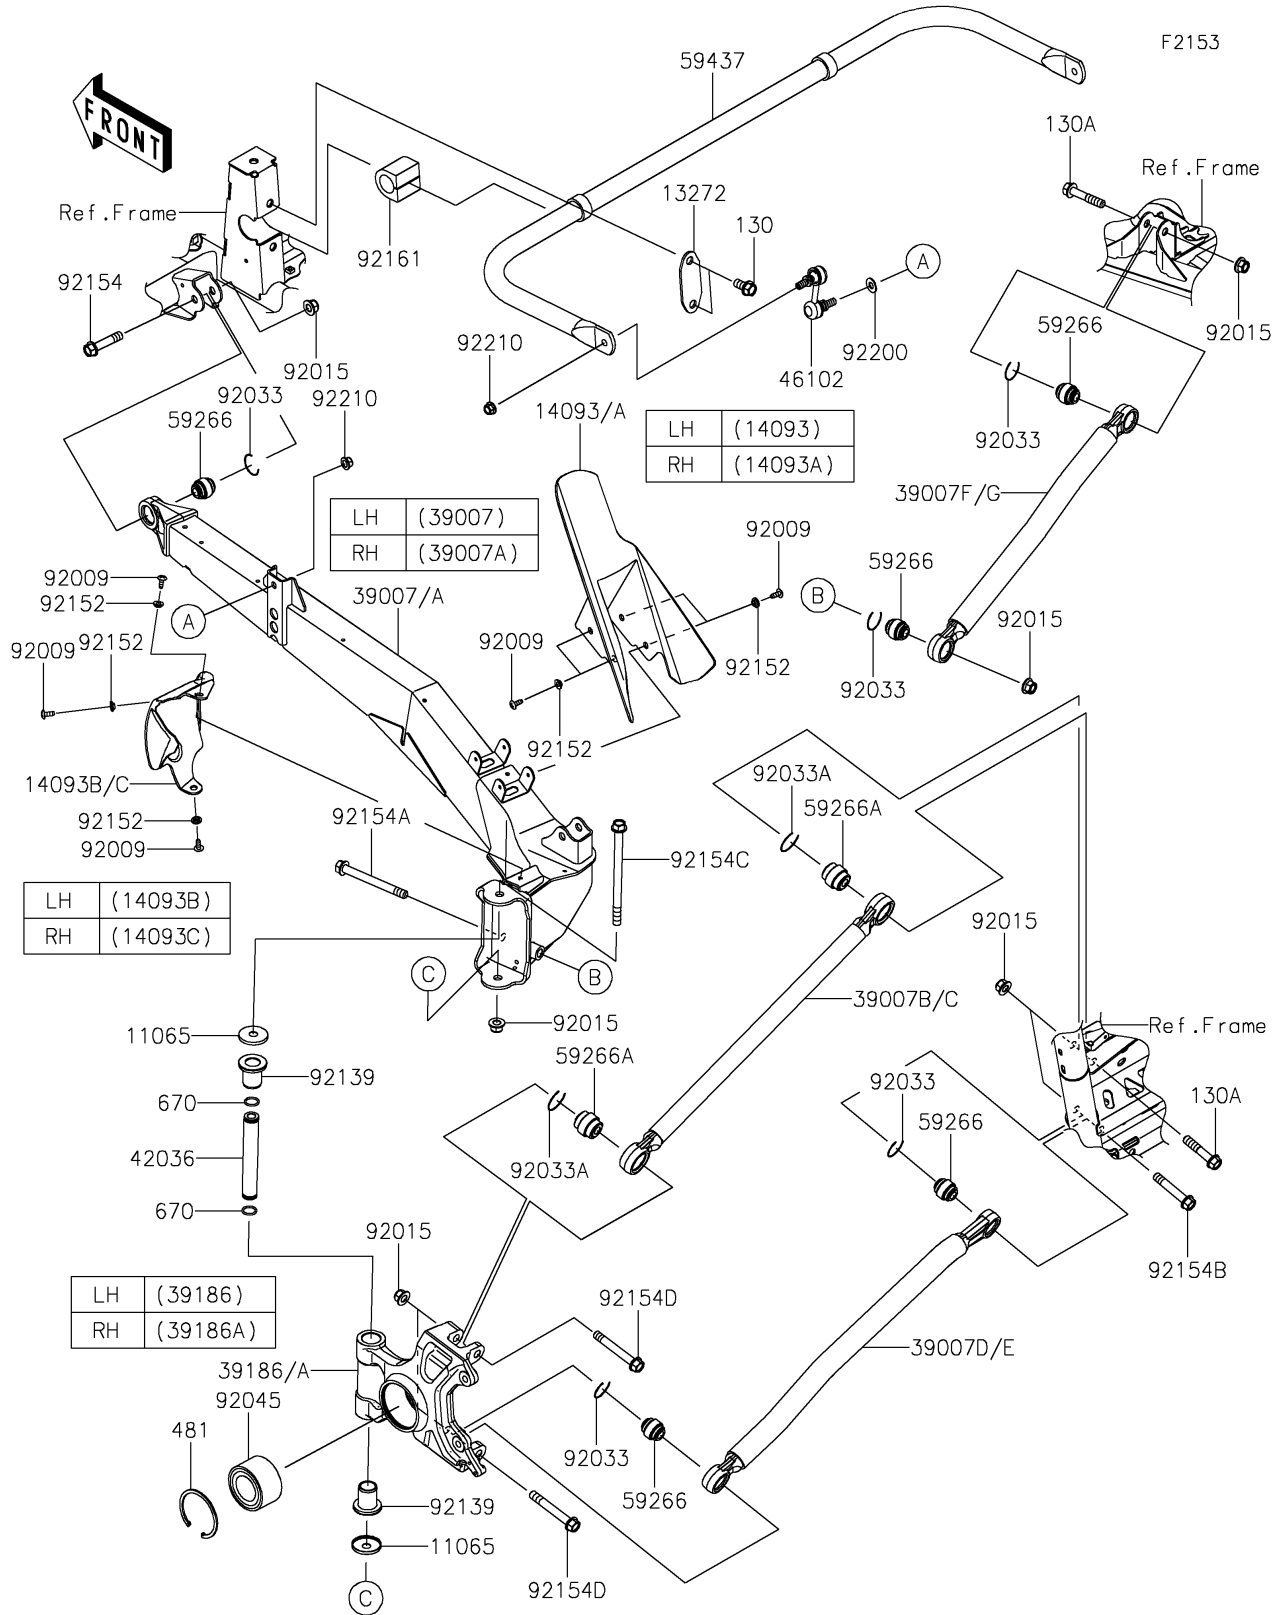

# 2023 Teryx KRX® 1000 Special Edition PARTS DIAGRAM

## Rear Suspension

### Rear Suspension

ITEM NAME	PART NUMBER	QUANTITY
CAP (Ref # 11065)	11065-1305	4
PLATE (Ref # 13272)	13272-2728	2
COVER,RR SHOCK,LH (Ref # 14093)	14093-0955	1
COVER,RR SHOCK,RH (Ref # 14093A)	14093-0956	1
COVER,TRAILING ARM,LH (Ref # 14093B)	14093-0994	1
COVER,TRAILING ARM,RH (Ref # 14093C)	14093-0995	1
ARM-SUSP,TRAILING,LH,BLACK (Ref # 39007)	39007-0468-10	1
ARM-SUSP,TRAILING,RH,BLACK (Ref # 39007A)	39007-0469-10	1
ARM-SUSP,CONTROL,RR,UPP,P.GOLD (Ref # 39007C)	39007-0470-66X	2
ARM-SUSP,CONTROL,RR,LWR,P.GOLD (Ref # 39007E)	39007-0471-66X	2
ARM-SUSP,CONTROL,FR,P.GOLD (Ref # 39007G)	39007-0472-66X	2
KNUCKLE,RR,LH (Ref # 39186)	39186-0325	1
KNUCKLE,RR,RH (Ref # 39186A)	39186-0326	1
SLEEVE,12.1X22X147 (Ref # 42036)	42036-0837	2
ROD,STABILIZER (Ref # 46102)	46102-0638	2
JOINT-BALL (Ref # 59266)	59266-0747	10
JOINT-BALL (Ref # 59266A)	59266-0748	4
STABILIZER,RR (Ref # 59437)	59437-0024	1
SCREW,TAPPING,6X16 (Ref # 92009)	92009-1166	14
NUT,LOCK,FLANGED,12MM (Ref # 92015)	92015-1433	16
RING-SNAP (Ref # 92033)	92033-0802	10
RING-SNAP (Ref # 92033A)	92033-0803	4
BEARING-BALL,40X74X42 (Ref # 92045)	92045-0920	2
BUSHING (Ref # 92139)	92139-0938	4
COLLAR,6.3X9.5X4.1 (Ref # 92152)	92152-1571	14
BOLT,FLANGED,12X55 (Ref # 92154)	92154-0289	2
BOLT,FLANGED,12X117 (Ref # 92154A)	92154-0867	2
BOLT,FLANGED,12X68 (Ref # 92154B)	92154-3927	2
BOLT,FLANGED,12X175 (Ref # 92154C)	92154-3928	2

### Rear Suspension

ITEM NAME	PART NUMBER	QUANTITY
BOLT,FLANGED,12X86 (Ref # 92154D)	92154-3929	4
DAMPER (Ref # 92161)	92161-2414	2
WASHER,10.3X23X1.6 (Ref # 92200)	92200-0724	2
NUT,LOCK,FLANGED,10MM (Ref # 92210)	92210-1080	4
BOLT-FLANGED,12X25 (Ref # 130)	130CA1225	4
BOLT-FLANGED,12X60 (Ref # 130A)	130CA1260	4
CIRCLIP-TYPE-C (Ref # 481)	481J7500	2
O RING,18MM (Ref # 670)	670B2018	4