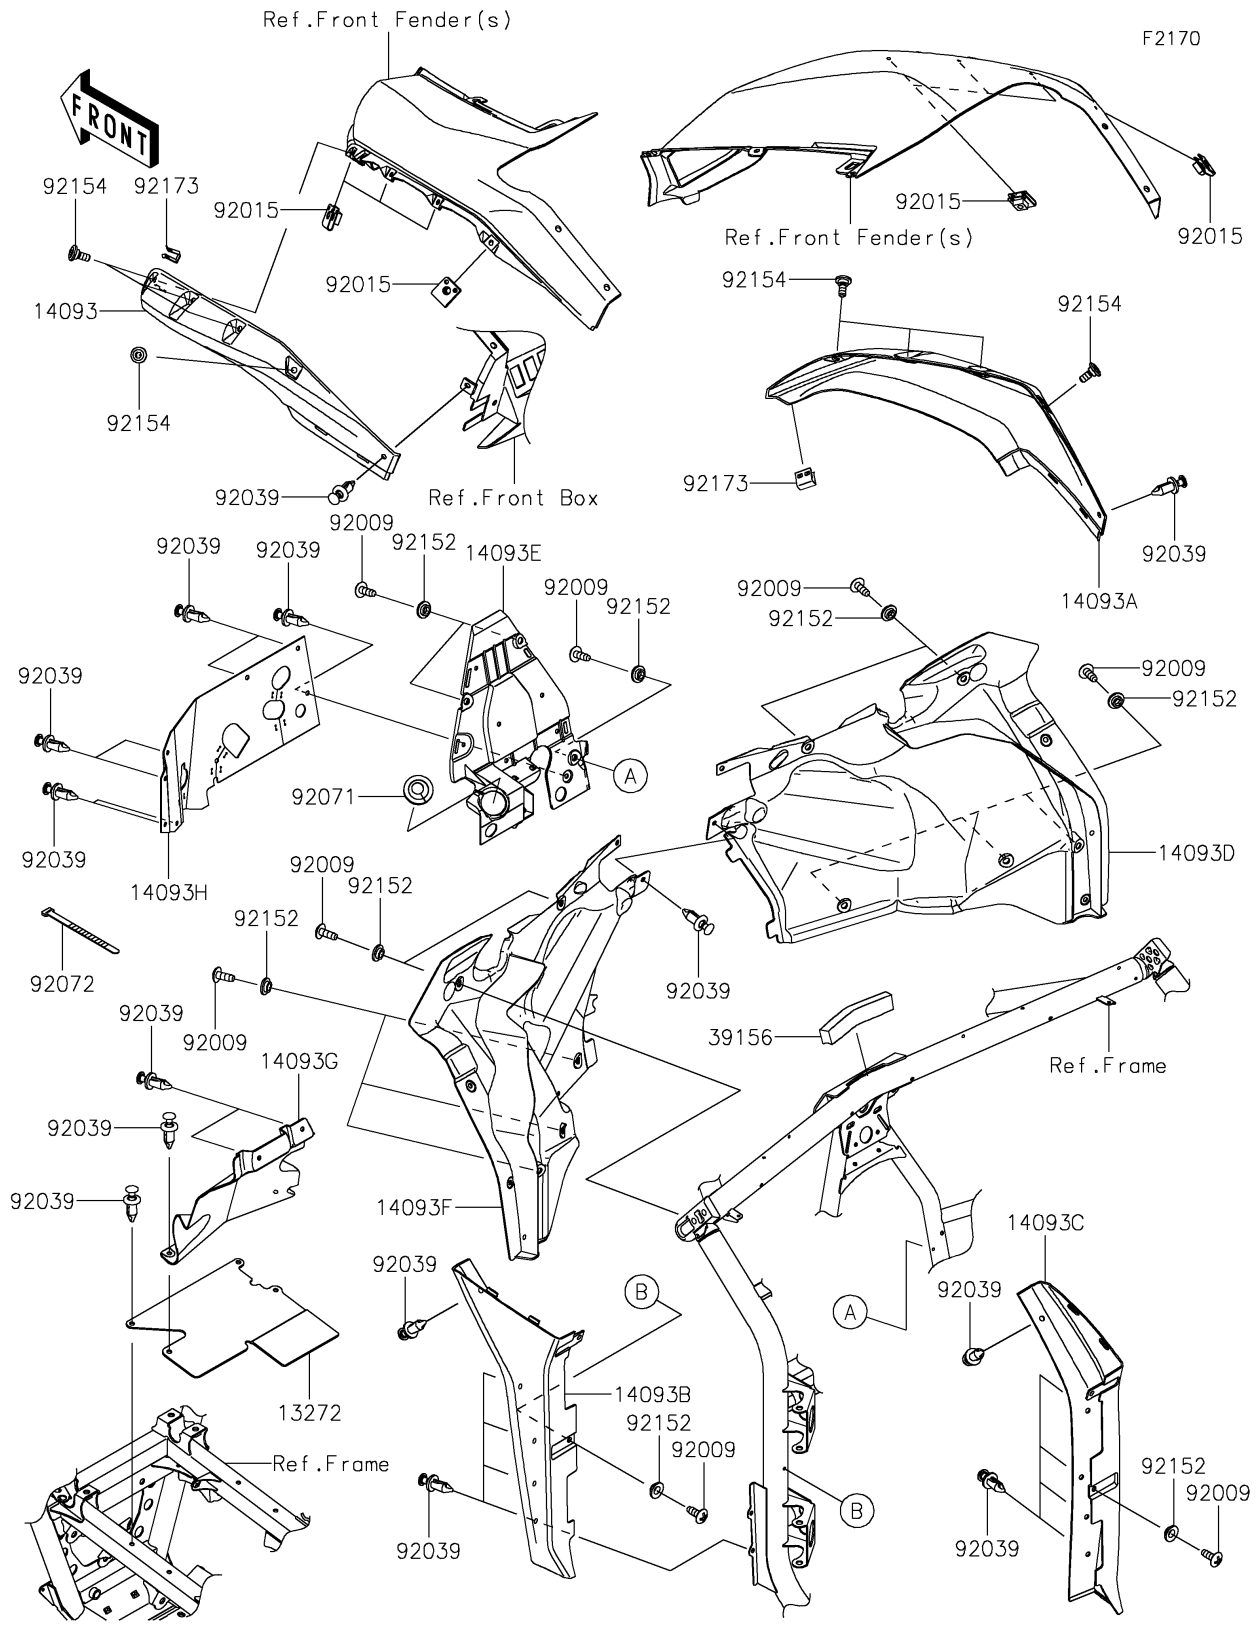

2024 TERYX KRX® 1000 SE PARTS DIAGRAM

Fenders

2024 TERYX KRX® 1000 SE PARTS LIST

Fenders

ITEM NAME	PART NUMBER	QUANTITY
PLATE,FR FRAME (Ref # 13272)	13272-4143	1
COVER,FLAP,UPP,LH (Ref # 14093)	14093-0806	1
COVER,FLAP,UPP,RH (Ref # 14093A)	14093-0807	1
COVER,FLAP,LWR,LH (Ref # 14093B)	14093-0808	1
COVER,FLAP,LWR,RH (Ref # 14093C)	14093-0809	1
COVER,FLOOR UPP,RH (Ref # 14093D)	14093-0822	1
COVER,FLOOR UPP,CNT (Ref # 14093E)	14093-0823	1
COVER,FLOOR UPP,LH (Ref # 14093F)	14093-0824	1
COVER,WINDBREAK (Ref # 14093G)	14093-1390	1
COVER,RUBBER (Ref # 14093H)	14093-1455	1
PAD,20X170X30 (Ref # 39156)	39156-2436	1
SCREW,TAPPING,6X16 (Ref # 92009)	92009-1166	15
NUT,CLAMP,6MM (Ref # 92015)	92015-1678	8
RIVET (Ref # 92039)	92039-0776	26
GROMMET (Ref # 92071)	92071-0830	1
BAND,L=123 (Ref # 92072)	92072-030	5
COLLAR,6.3X9.5X4.1 (Ref # 92152)	92152-1571	15
BOLT (Ref # 92154)	92154-2474	8
CLAMP (Ref # 92173)	92173-2249	2