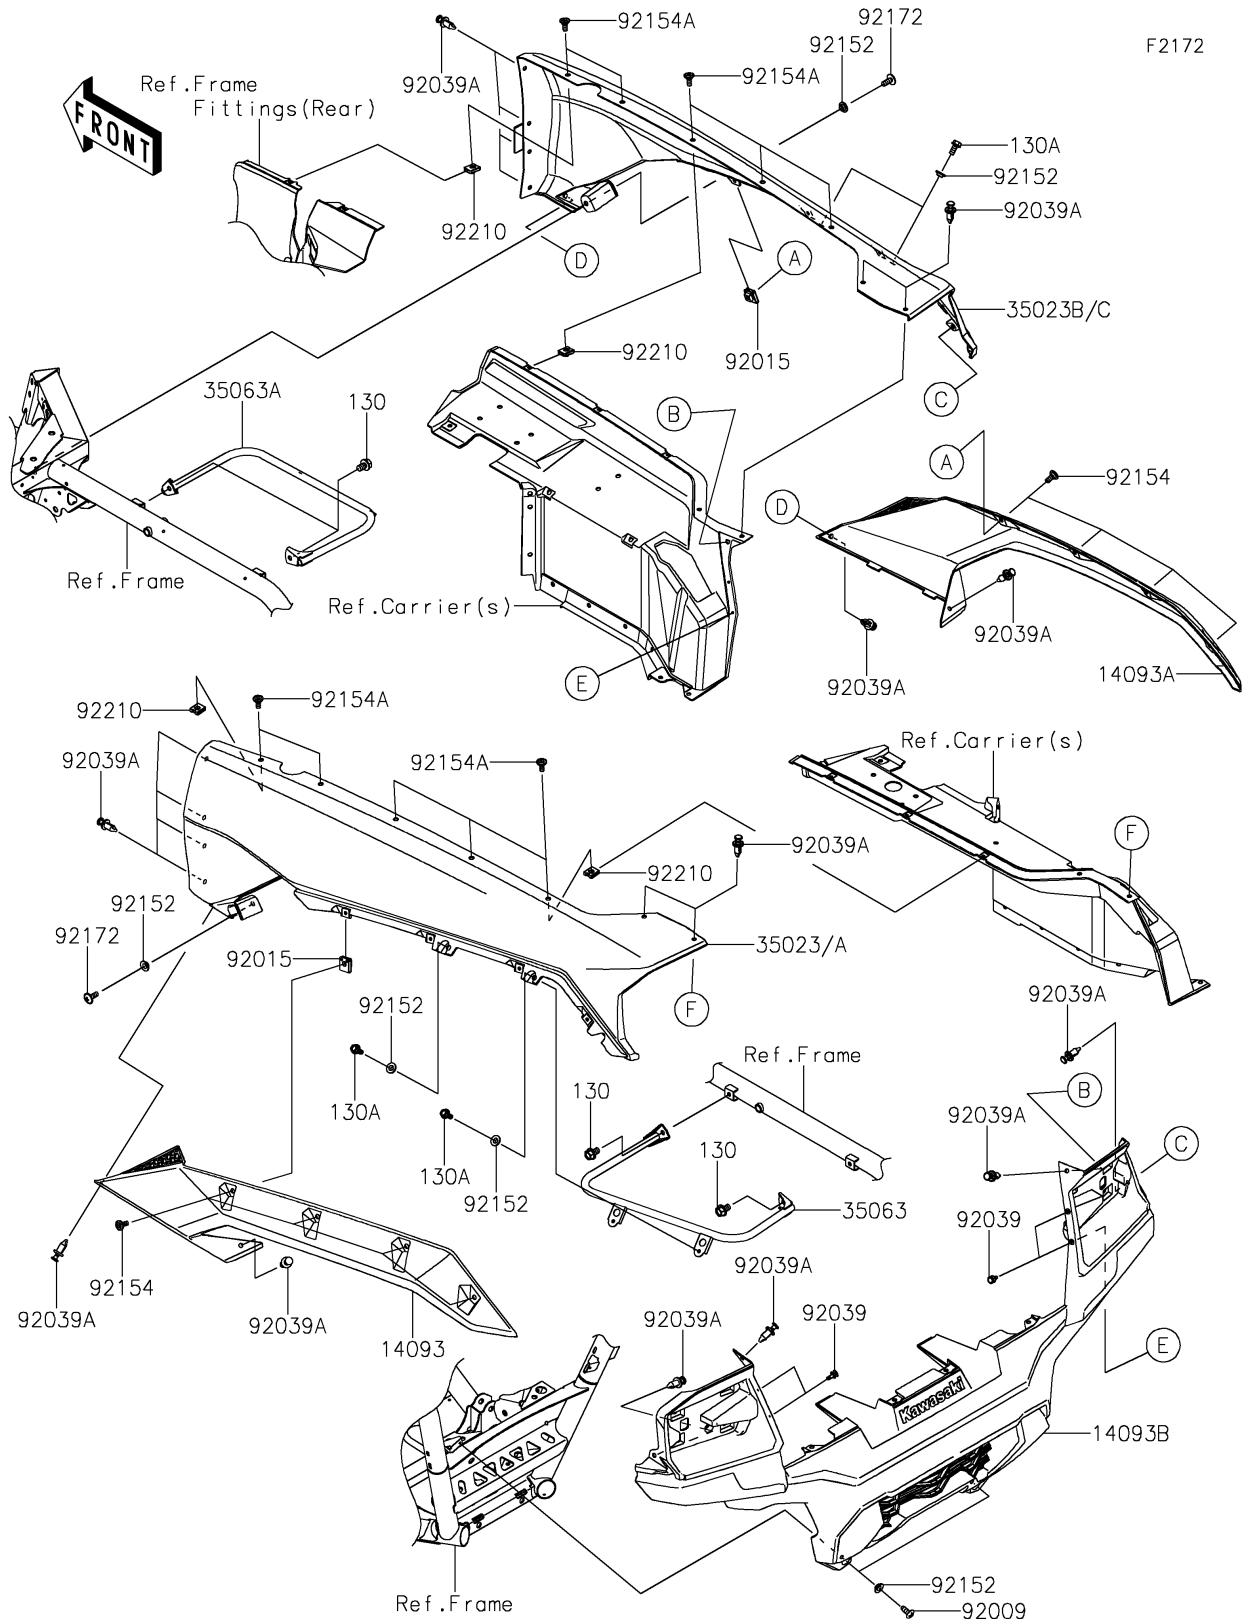

## Rear Fender(s)

### Rear Fender(s)

ITEM NAME	PART NUMBER	QUANTITY
COVER,FLAP,LH (Ref # 14093)	14093-0796	1
COVER,FLAP,RH (Ref # 14093A)	14093-0797	1
COVER,TAIL (Ref # 14093B)	14093-0798	1
FENDER-REAR,LH,GRAYSTONE (Ref # 35023)	35023-0463-56Z	1
FENDER-REAR,RH,GRAYSTONE (Ref # 35023B)	35023-0464-56Z	1
STAY,LH (Ref # 35063)	35063-1462	1
STAY,RH (Ref # 35063A)	35063-1463	1
SCREW,TAPPING,6X16 (Ref # 92009)	92009-1166	2
NUT,CLAMP,6MM (Ref # 92015)	92015-1678	8
RIVET (Ref # 92039)	92039-0046	4
RIVET (Ref # 92039A)	92039-0776	20
COLLAR,6.3X9.5X4.1 (Ref # 92152)	92152-1571	8
BOLT (Ref # 92154)	92154-2474	8
BOLT (Ref # 92154A)	92154-3957	10
SCREW,6X16 (Ref # 92172)	92172-0236	2
NUT (Ref # 92210)	92210-1125	10
BOLT-FLANGED,8X12 (Ref # 130)	130BA0812	4
BOLT-FLANGED,6X14 (Ref # 130A)	130CA0614	4