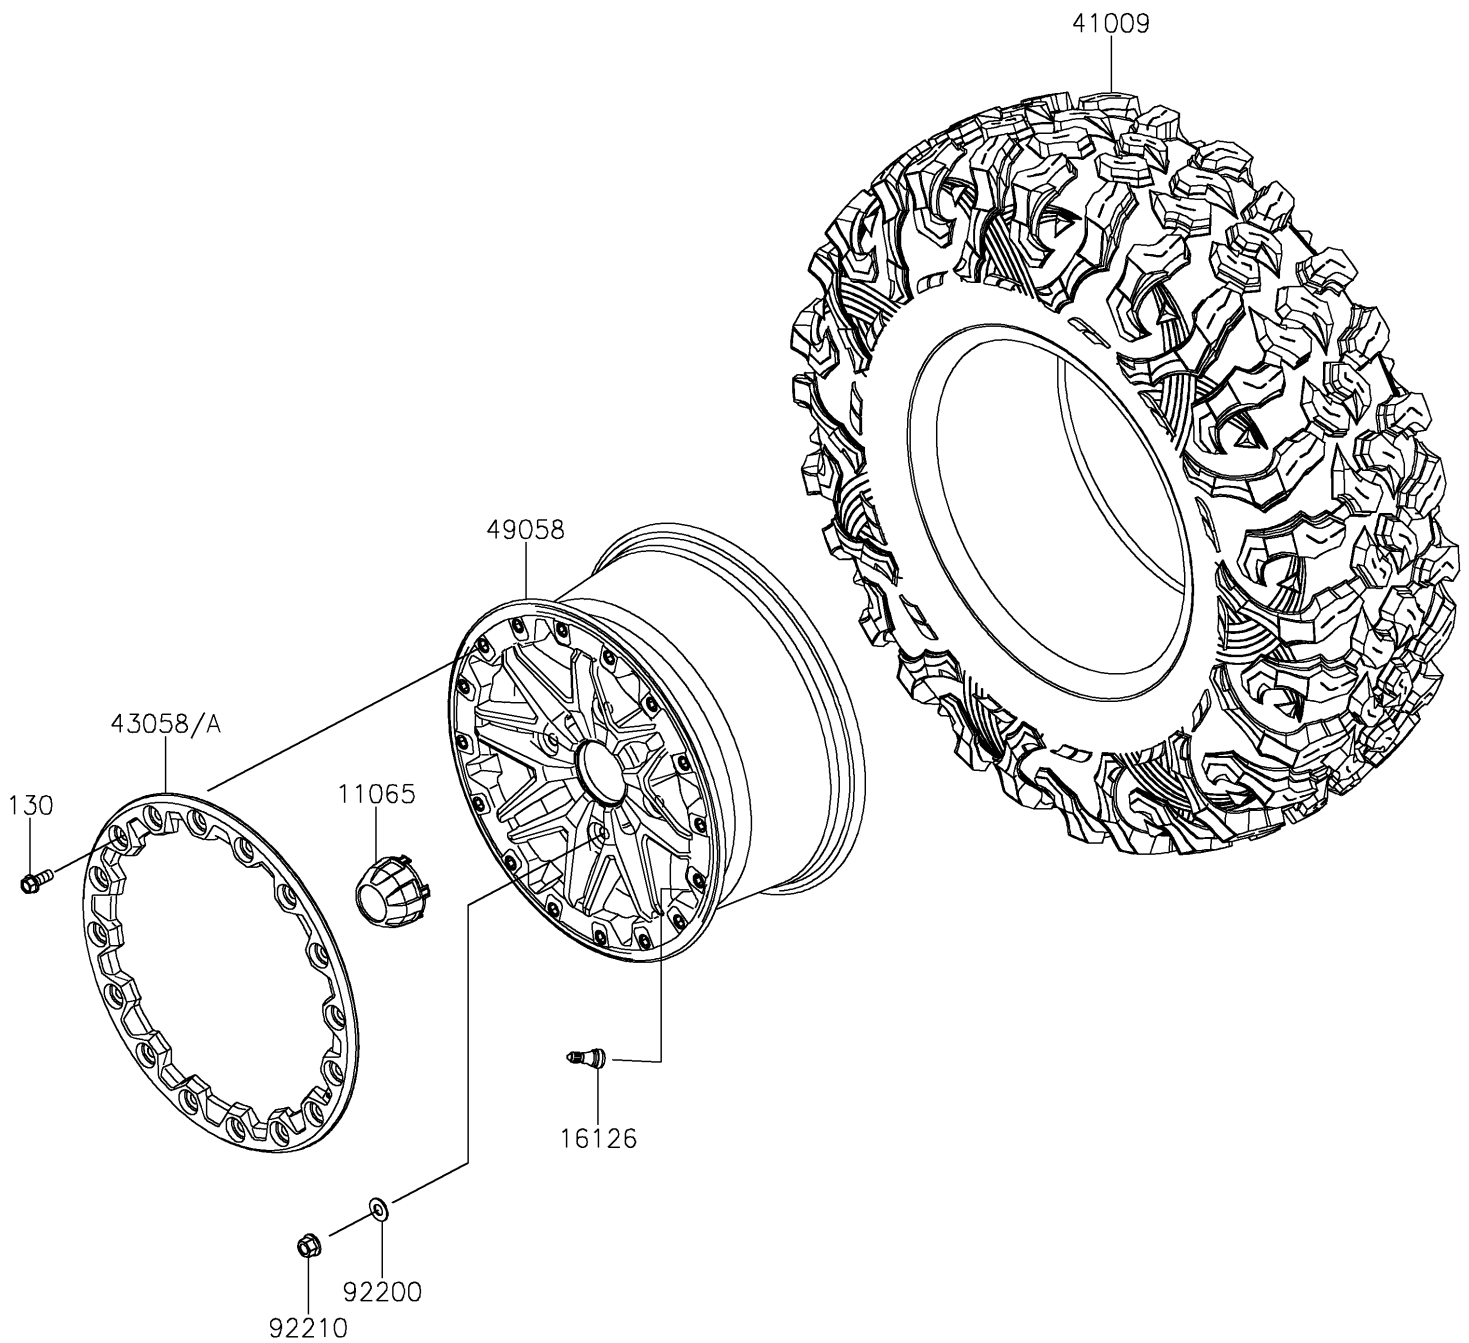

# 2023 Teryx KRX® 1000 Special Edition PARTS DIAGRAM

Wheels/Tires

F2210

## 2023 Teryx KRX® 1000 Special Edition PARTS LIST

### Wheels/Tires

ITEM NAME	PART NUMBER	QUANTITY
CAP,WHEEL (Ref # 11065)	11065-1341	4
VALVE (Ref # 16126)	16126-4001	4
TIRE,31X10.00R15 ML1 (Ref # 41009)	41009-0817	4
RING,BEADLOCK,BLACK (Ref # 43058)	43058-0706-10	4
WHEEL,F.S.BLACK (Ref # 49058)	49058-0729-397	4
WASHER,12.1X25X1.6 (Ref # 92200)	92200-0455	16
NUT,12MM (Ref # 92210)	92210-0603	16
BOLT-FLANGED (Ref # 130)	130CA1025	64