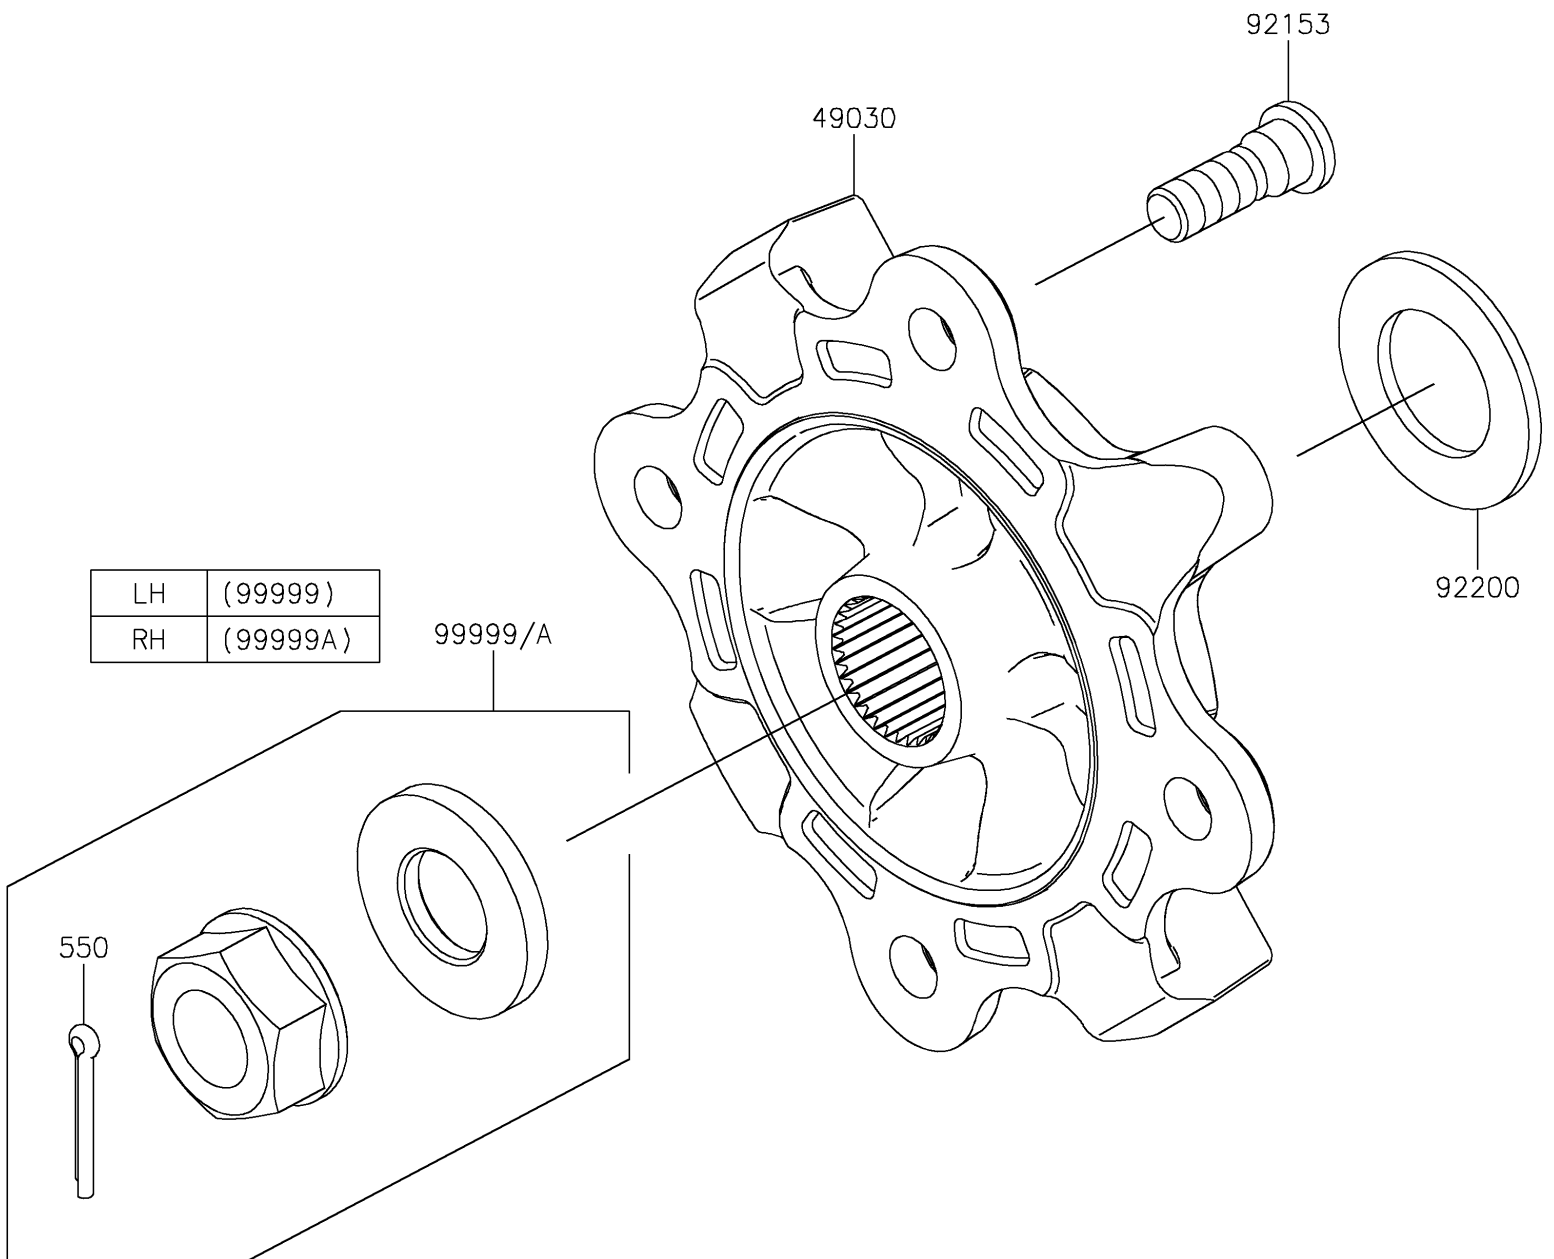

2023 TERYX KRX® 1000 SPECIAL EDITION PARTS DIAGRAM

Rear Hubs/Brakes

F2240

2023 TERYX KRX® 1000 SPECIAL EDITION PARTS LIST

Rear Hubs/Brakes

ITEM NAME	PART NUMBER	QUANTITY
HUB (Ref # 49030)	49030-0566	2
BOLT,12MM (Ref # 92153)	92153-1915	8
WASHER,33X56X3.5 (Ref # 92200)	92200-2332	2
KIT,LH AXLE NUT (Ref # 99999)	99999-0726	1
KIT,RH AXLE NUT (Ref # 99999A)	99999-0727	1
PIN-COTTER,4.0X30 (Ref # 550)	550AA4030	1