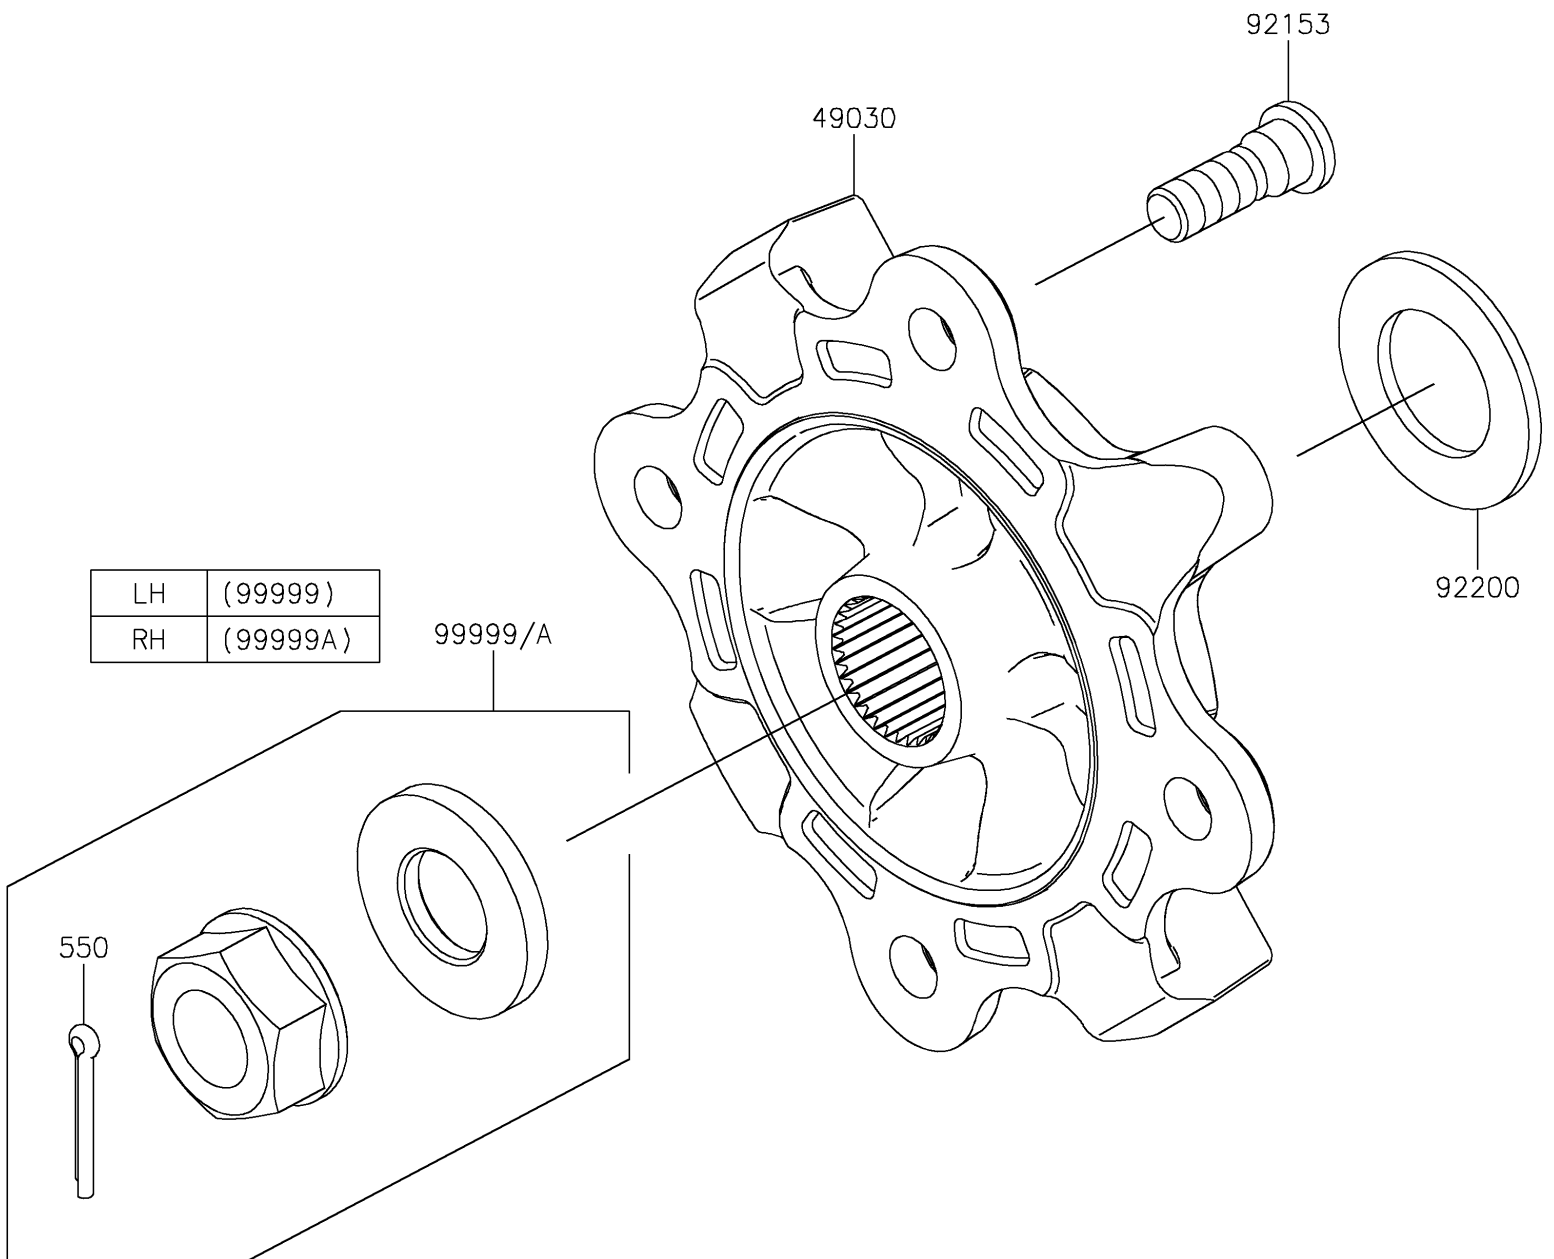

2023 Teryx KRX® 1000 Special Edition PARTS DIAGRAM

Rear Hubs/Brakes

F2240

2023 Teryx KRX® 1000 Special Edition PARTS LIST

Rear Hubs/Brakes

ITEM NAME	PART NUMBER	QUANTITY
HUB (Ref # 49030)	49030-0566	2
BOLT,12MM (Ref # 92153)	92153-1915	8
WASHER,33X56X3.5 (Ref # 92200)	92200-2332	2
KIT,LH AXLE NUT (Ref # 99999)	99999-0726	1
KIT,RH AXLE NUT (Ref # 99999A)	99999-0727	1
PIN-COTTER,4.0X30 (Ref # 550)	550AA4030	1