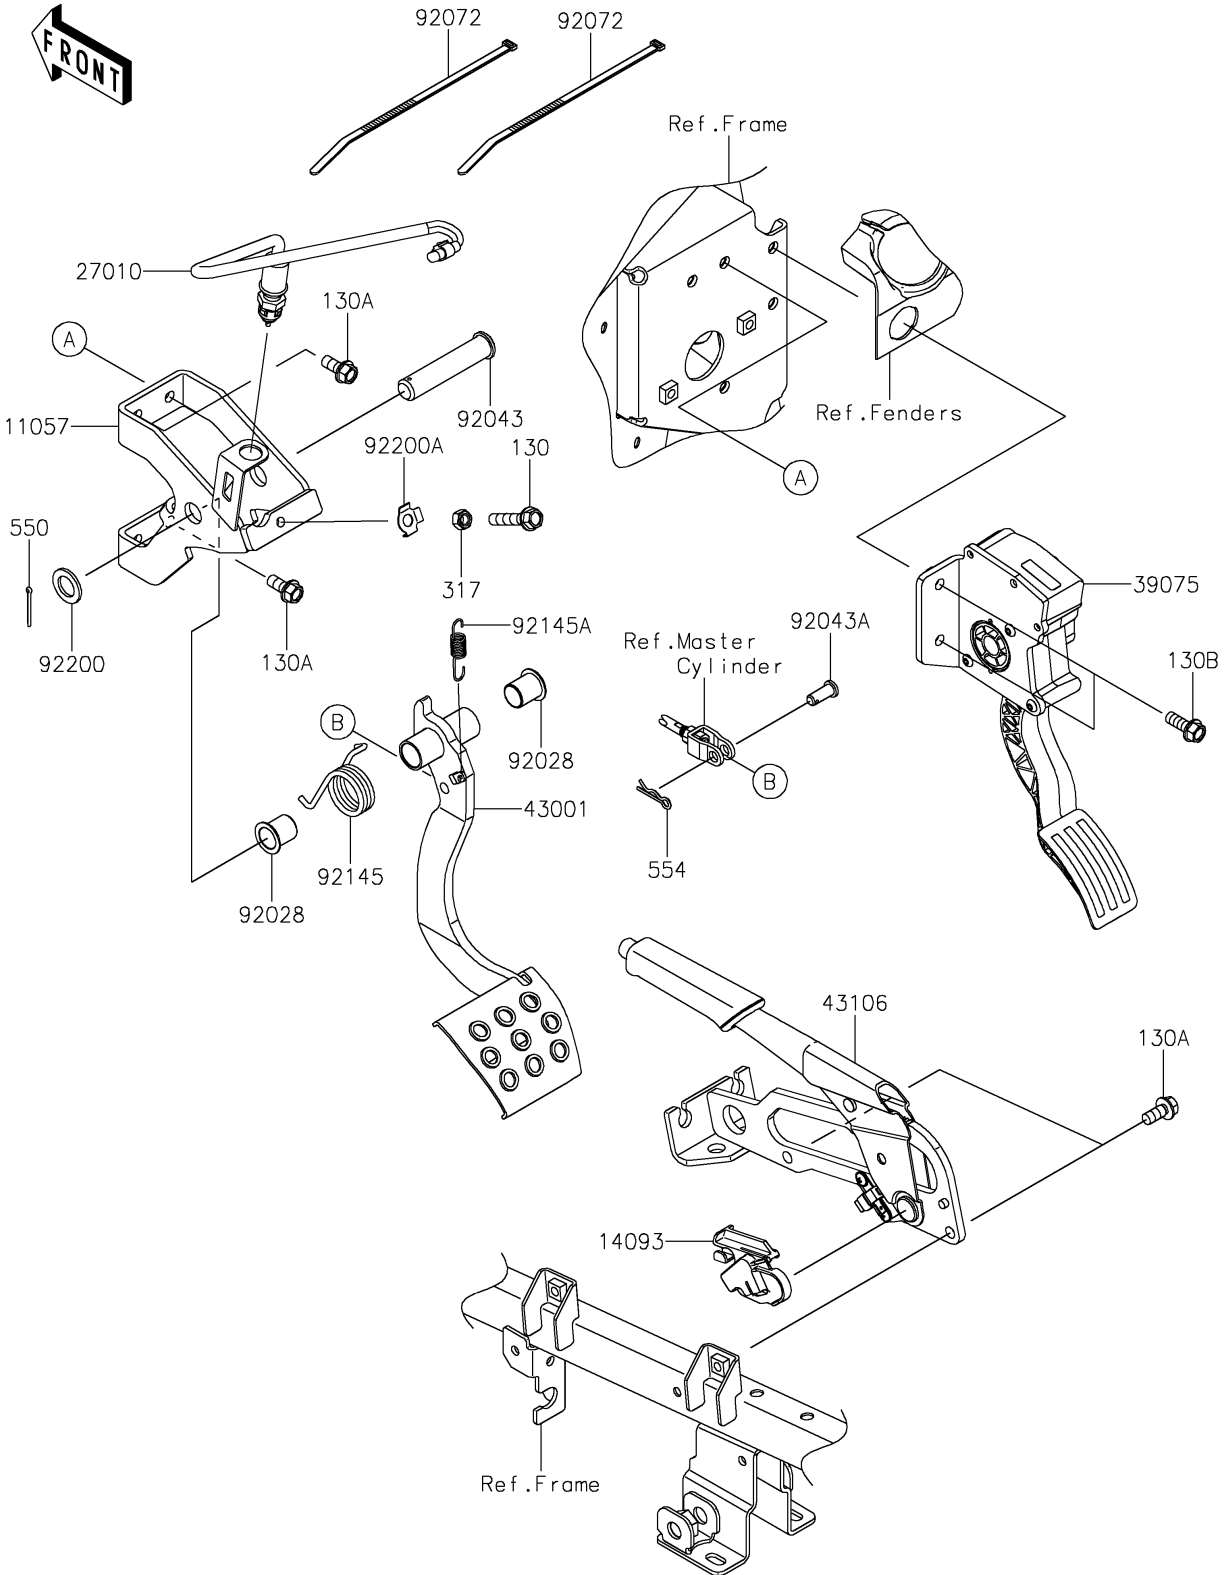

2023 Teryx KRX® 1000 Special Edition PARTS DIAGRAM

Brake Pedal/Throttle Lever

F2260

2023 Teryx KRX® 1000 Special Edition PARTS LIST

Brake Pedal/Throttle Lever

| ITEM NAME | PART NUMBER | QUANTITY |
|-----------|-------------|----------|
|-----------|-------------|----------|