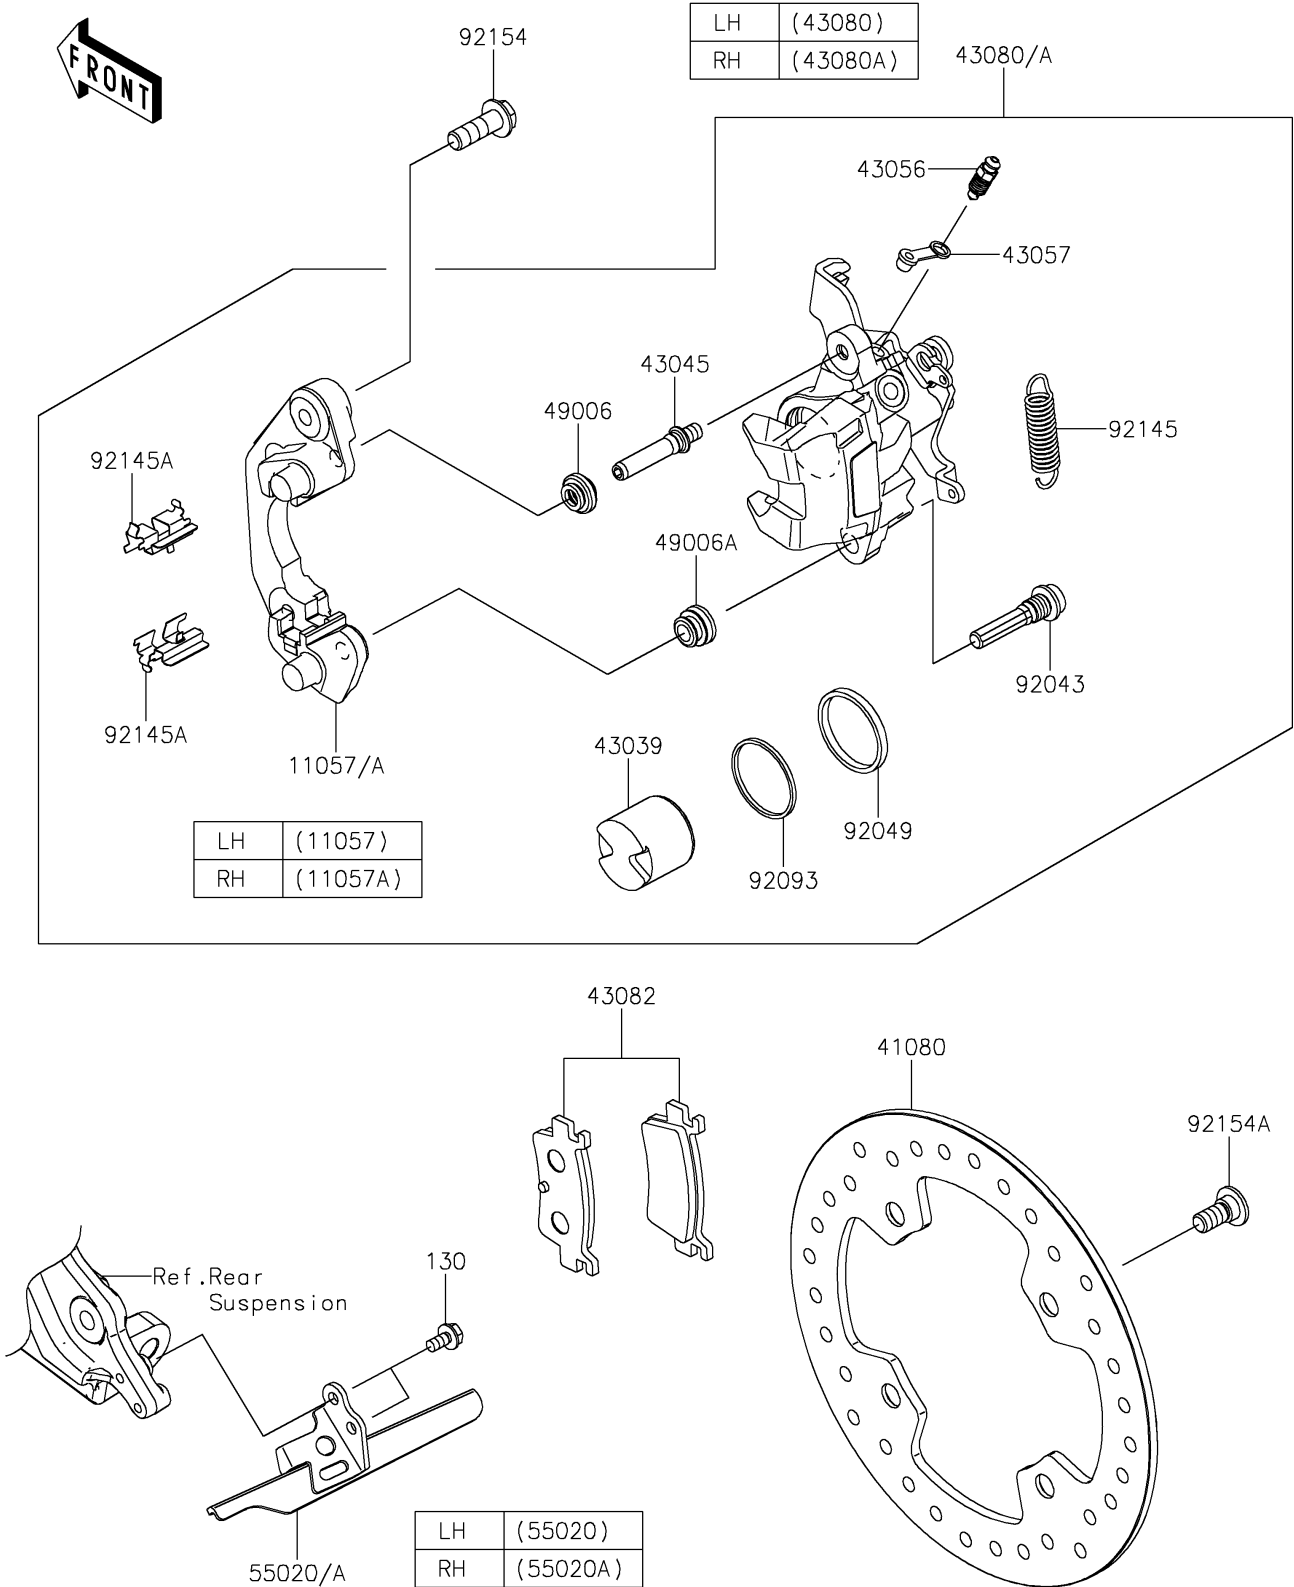

# 2023 Teryx KRX® 1000 Special Edition PARTS DIAGRAM

Rear Brake

F2294

# 2023 Teryx KRX® 1000 Special Edition PARTS LIST

Rear Brake

ITEM NAME	PART NUMBER	QUANTITY
-----------	-------------	----------