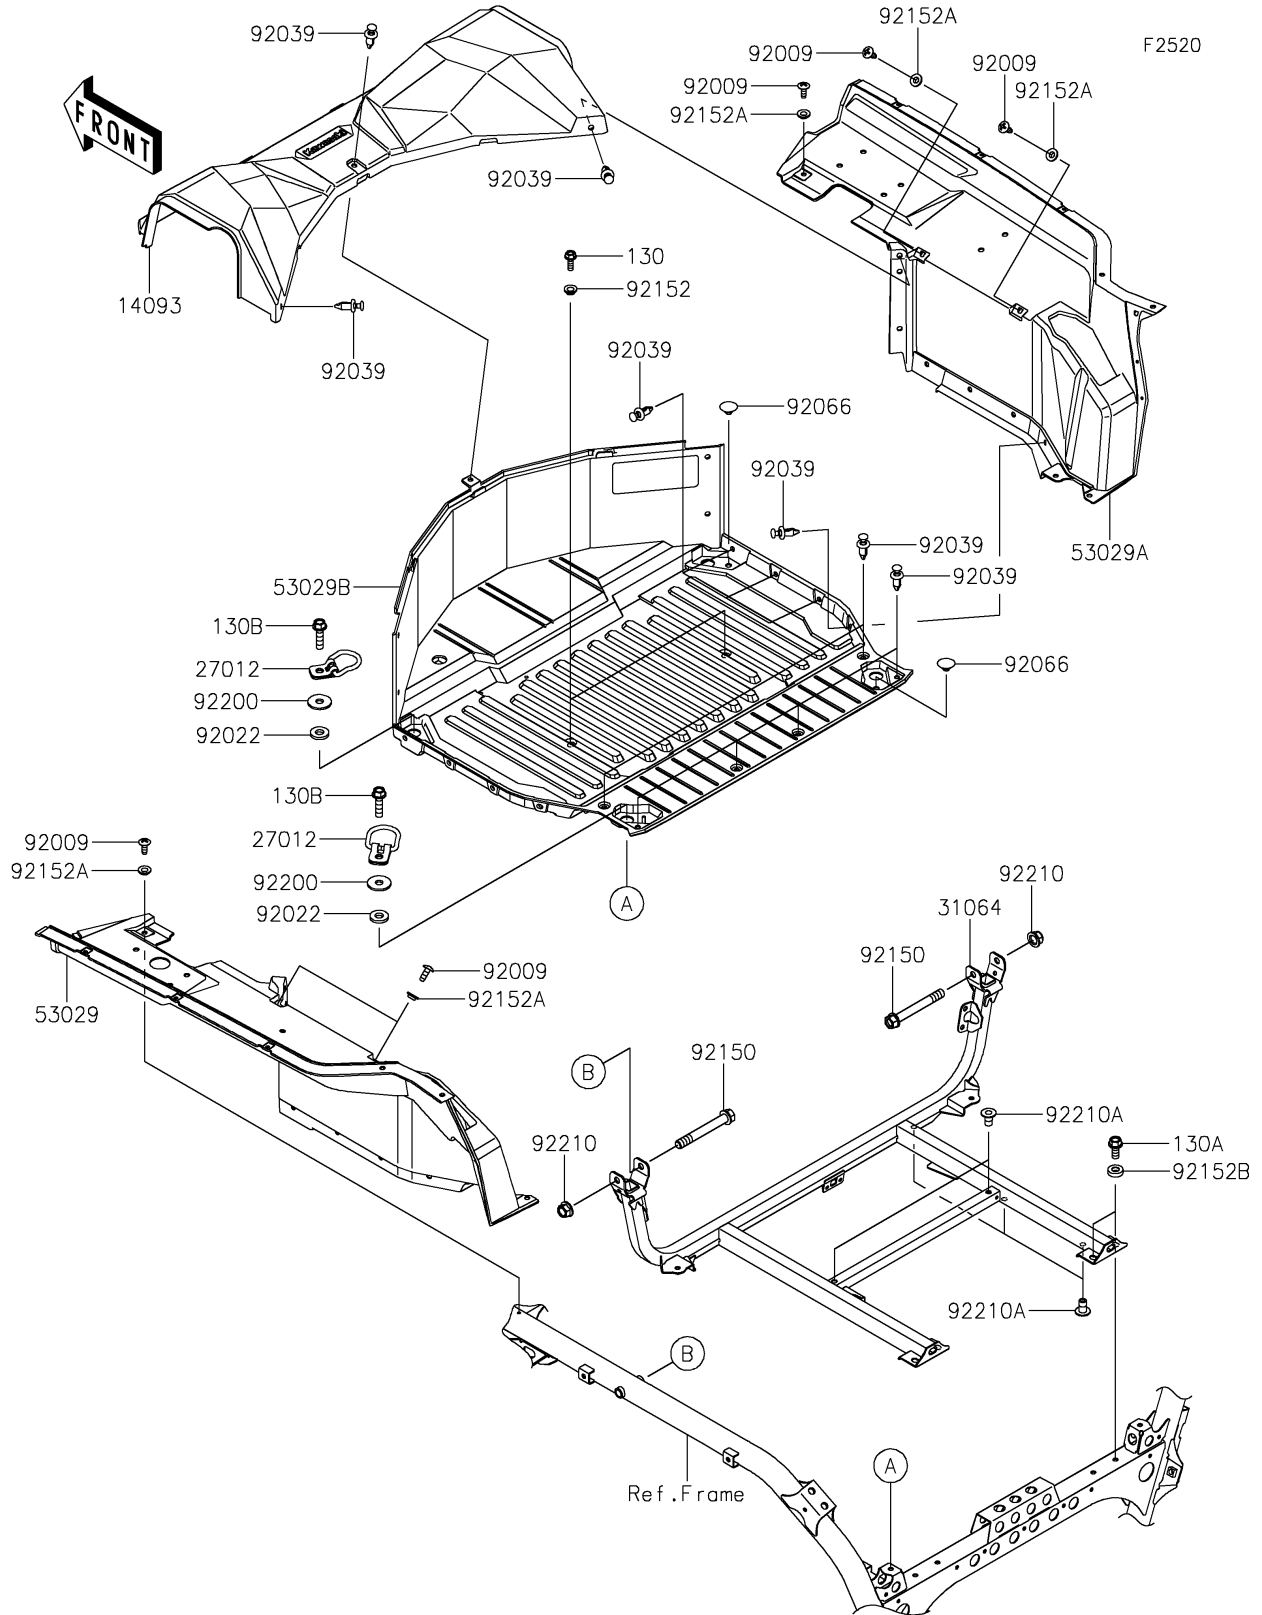

# 2023 Teryx KRX® 1000 Special Edition PARTS DIAGRAM

Carrier(s)

## 2023 Teryx KRX® 1000 Special Edition PARTS LIST

Carrier(s)

ITEM NAME	PART NUMBER	QUANTITY
COVER,MAINTENANCE (Ref # 14093)	14093-0799	1
HOOK (Ref # 27012)	27012-0863	4
PIPE-COMP,RR CARRIER FRAME (Ref # 31064)	31064-0716	1
CARRIER,LH (Ref # 53029)	53029-0360	1
CARRIER,RH (Ref # 53029A)	53029-0361	1
CARRIER,BASE (Ref # 53029B)	53029-0368	1
SCREW,TAPPING,6X16 (Ref # 92009)	92009-1166	6
WASHER,10X22X3.2 (Ref # 92022)	92022-1944	4
RIVET (Ref # 92039)	92039-0776	17
PLUG (Ref # 92066)	92066-1485	2
BOLT,10X80 (Ref # 92150)	92150-1893	2
COLLAR (Ref # 92152)	92152-0224	2
COLLAR,6.3X9.5X4.1 (Ref # 92152A)	92152-1571	6
COLLAR,8.2X18X5 (Ref # 92152B)	92152-1848	4
WASHER,9X28X2.3 (Ref # 92200)	92200-1951	4
NUT,LOCK,FLANGED,10MM (Ref # 92210)	92210-0276	2
NUT,LARGE FLANGE,6MM,L=16.5 (Ref # 92210A)	92210-1623	5
BOLT-FLANGED,6X18 (Ref # 130)	130CA0618	2
BOLT-FLANGED,8X18 (Ref # 130A)	130CA0818	4
BOLT-FLANGED,8X30 (Ref # 130B)	130CA0830	4