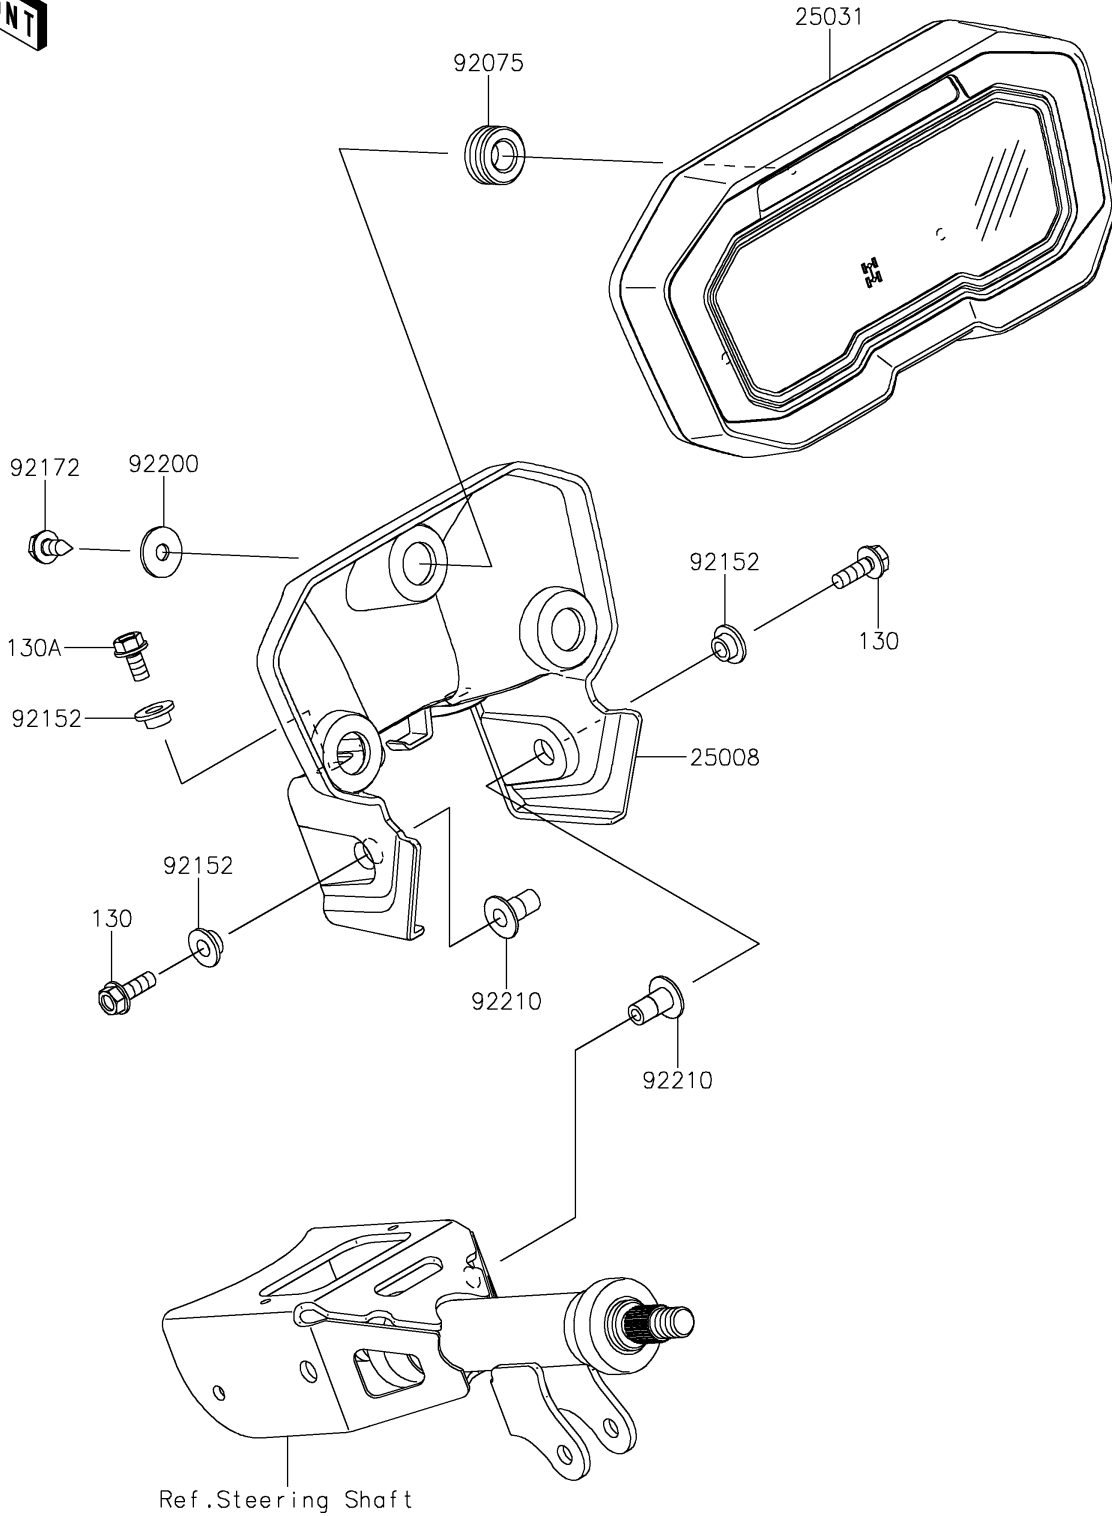

2024 Teryx KRX® 1000 Special Edition PARTS DIAGRAM

Meter(s)

F2530

2024 Teryx KRX® 1000 Special Edition PARTS LIST

Meter(s)

ITEM NAME	PART NUMBER	QUANTITY
BRACKET-METER (Ref # 25008)	25008-0049	1
METER-ASSY,LCD (Ref # 25031)	25031-1315	1
DAMPER (Ref # 92075)	92075-1898	3
COLLAR,6.5X10X6.2 (Ref # 92152)	92152-1511	4
SCREW,TAPPING,6X16 (Ref # 92172)	92172-1313	3
WASHER,6.5X20X1.6 (Ref # 92200)	92200-0283	3
NUT,METER BKT SIDE (Ref # 92210)	92210-1760	2
BOLT-FLANGED,6X18 (Ref # 130)	130BA0618	2
BOLT-FLANGED,6X12 (Ref # 130A)	130CA0612	2