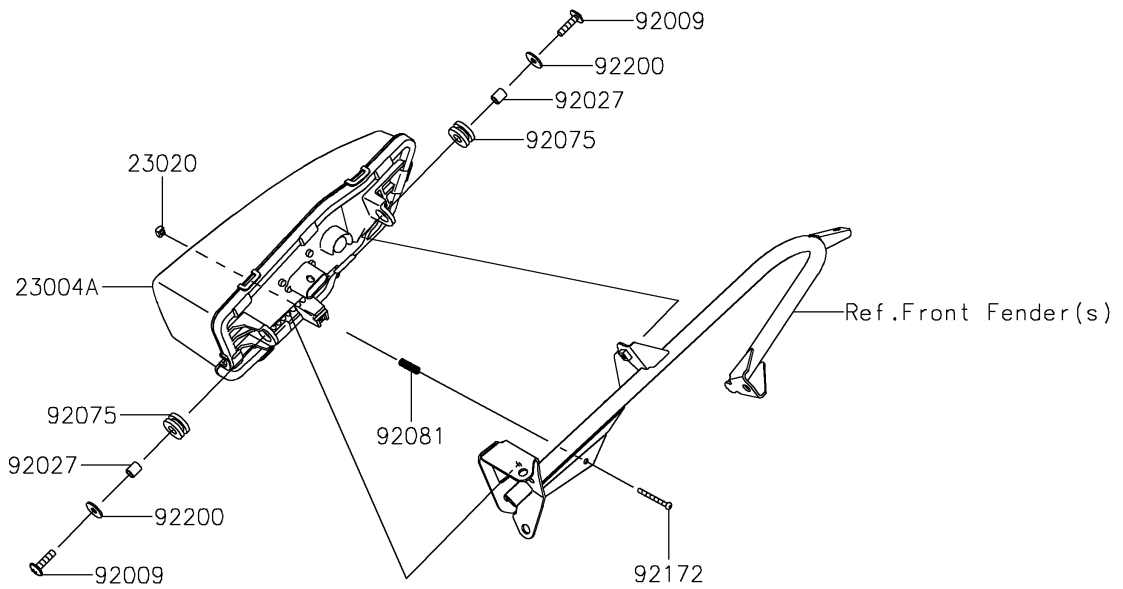

2023 Teryx KRX® 1000 Special Edition PARTS DIAGRAM

Headlight(s)

F2710

2023 Teryx KRX® 1000 Special Edition PARTS LIST

Headlight(s)

ITEM NAME	PART NUMBER	QUANTITY
LAMP-HEAD,LH,LED (Ref # 23004)	23004-0429	1
LAMP-HEAD,RH,LED (Ref # 23004A)	23004-0430	1
NUT,4MM,FOCUS ADJUST (Ref # 23020)	23020-018	2
SCREW,6X25 (Ref # 92009)	92009-1465	4
COLLAR,6.8X10X12 (Ref # 92027)	92027-162	4
DAMPER,10X24X12 (Ref # 92075)	92075-1690	4
SPRING,FOCUS ADJUST (Ref # 92081)	92081-1896	2
SCREW,4X40 (Ref # 92172)	92172-1092	2
WASHER,6.5X20X1.6 (Ref # 92200)	92200-0283	4