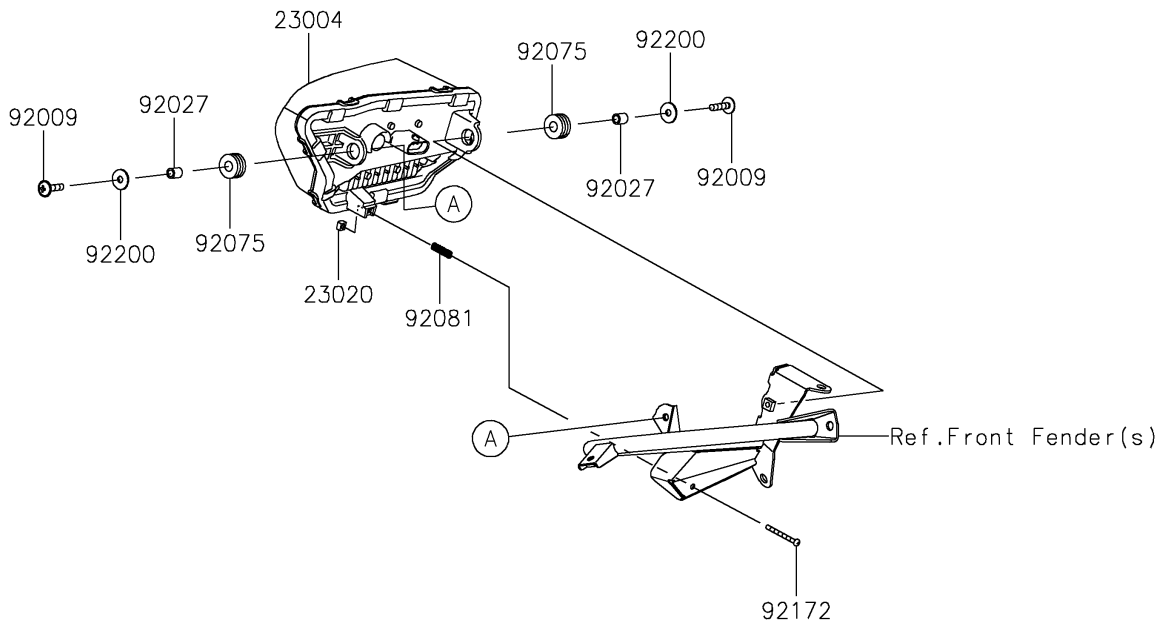

2023 Teryx KRX® 1000 Special Edition PARTS DIAGRAM

Headlight(s)

F2710

2023 Teryx KRX® 1000 Special Edition PARTS LIST

Headlight(s)

ITEM NAME	PART NUMBER	QUANTITY
LAMP-HEAD,LH,LED (Ref # 23004)	23004-0429	1
LAMP-HEAD,RH,LED (Ref # 23004A)	23004-0430	1
NUT,4MM,FOCUS ADJUST (Ref # 23020)	23020-018	2
SCREW,6X25 (Ref # 92009)	92009-1465	4
COLLAR,6.8X10X12 (Ref # 92027)	92027-162	4
DAMPER,10X24X12 (Ref # 92075)	92075-1690	4
SPRING,FOCUS ADJUST (Ref # 92081)	92081-1896	2
SCREW,4X40 (Ref # 92172)	92172-1092	2
WASHER,6.5X20X1.6 (Ref # 92200)	92200-0283	4