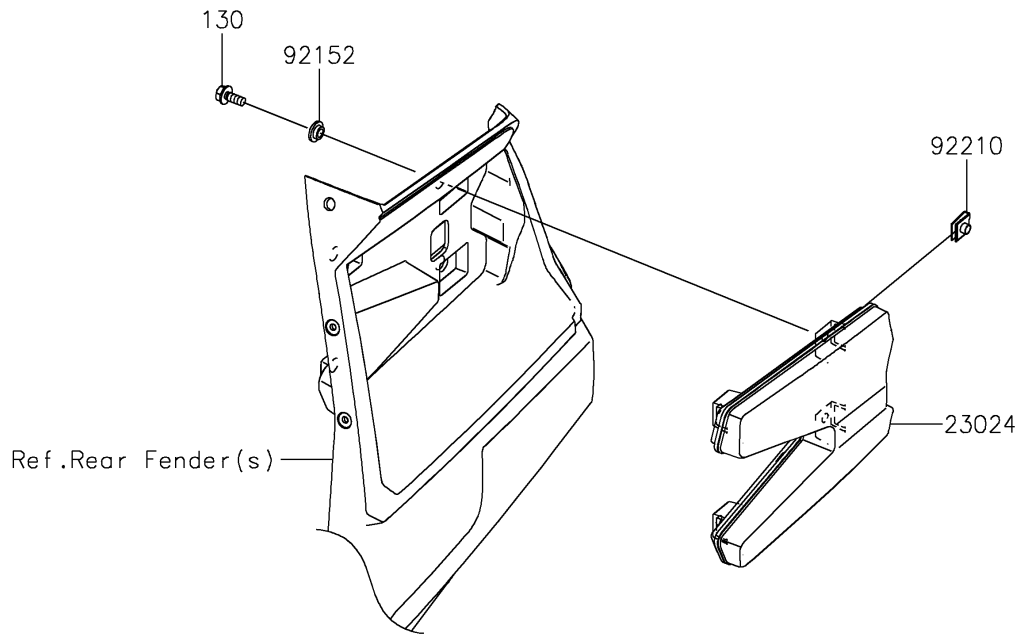

# 2023 TERYX KRX® 1000 SPECIAL EDITION PARTS DIAGRAM

Taillight(s)

F2720

## 2023 TERYX KRX® 1000 SPECIAL EDITION PARTS LIST

Taillight(s)

ITEM NAME	PART NUMBER	QUANTITY
LAMP-ASSY-TAIL,LED (Ref # 23024)	23024-0005	2
COLLAR,6.3X9.5X4.1 (Ref # 92152)	92152-1571	8
NUT (Ref # 92210)	92210-1125	8
BOLT-FLANGED,6X14 (Ref # 130)	130BA0614	8