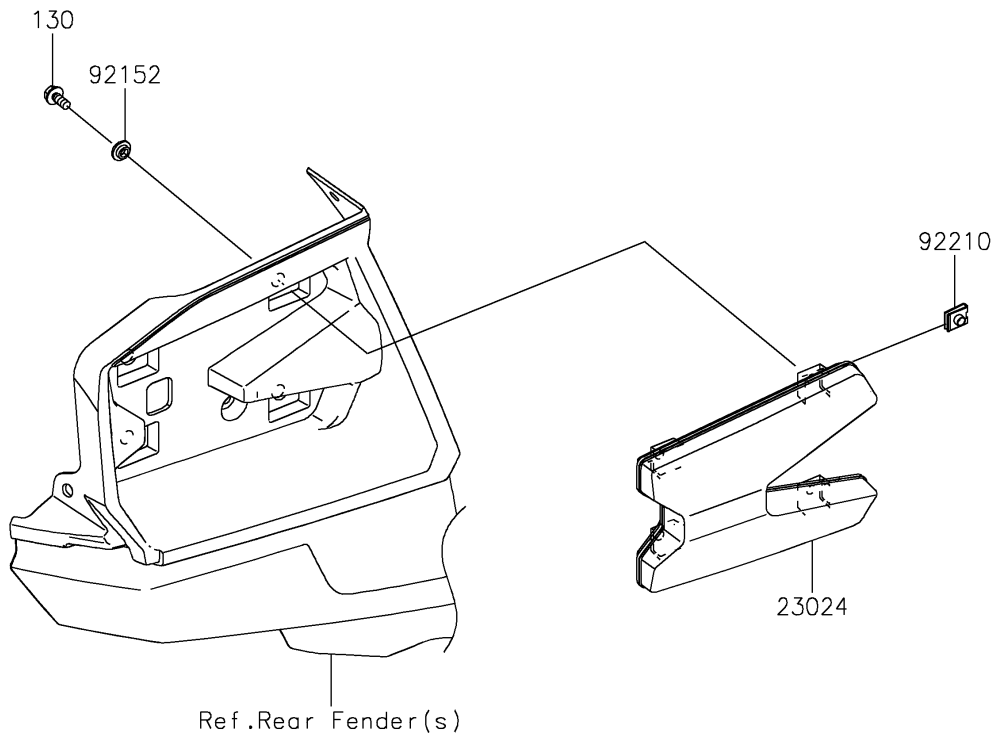

# 2023 TERYX KRX® 1000 SPECIAL EDITION PARTS DIAGRAM

Taillight(s)

F2720

## 2023 TERYX KRX® 1000 SPECIAL EDITION PARTS LIST

Taillight(s)

ITEM NAME	PART NUMBER	QUANTITY
LAMP-ASSY-TAIL,LED (Ref # 23024)	23024-0005	2
COLLAR,6.3X9.5X4.1 (Ref # 92152)	92152-1571	8
NUT (Ref # 92210)	92210-1125	8
BOLT-FLANGED,6X14 (Ref # 130)	130BA0614	8