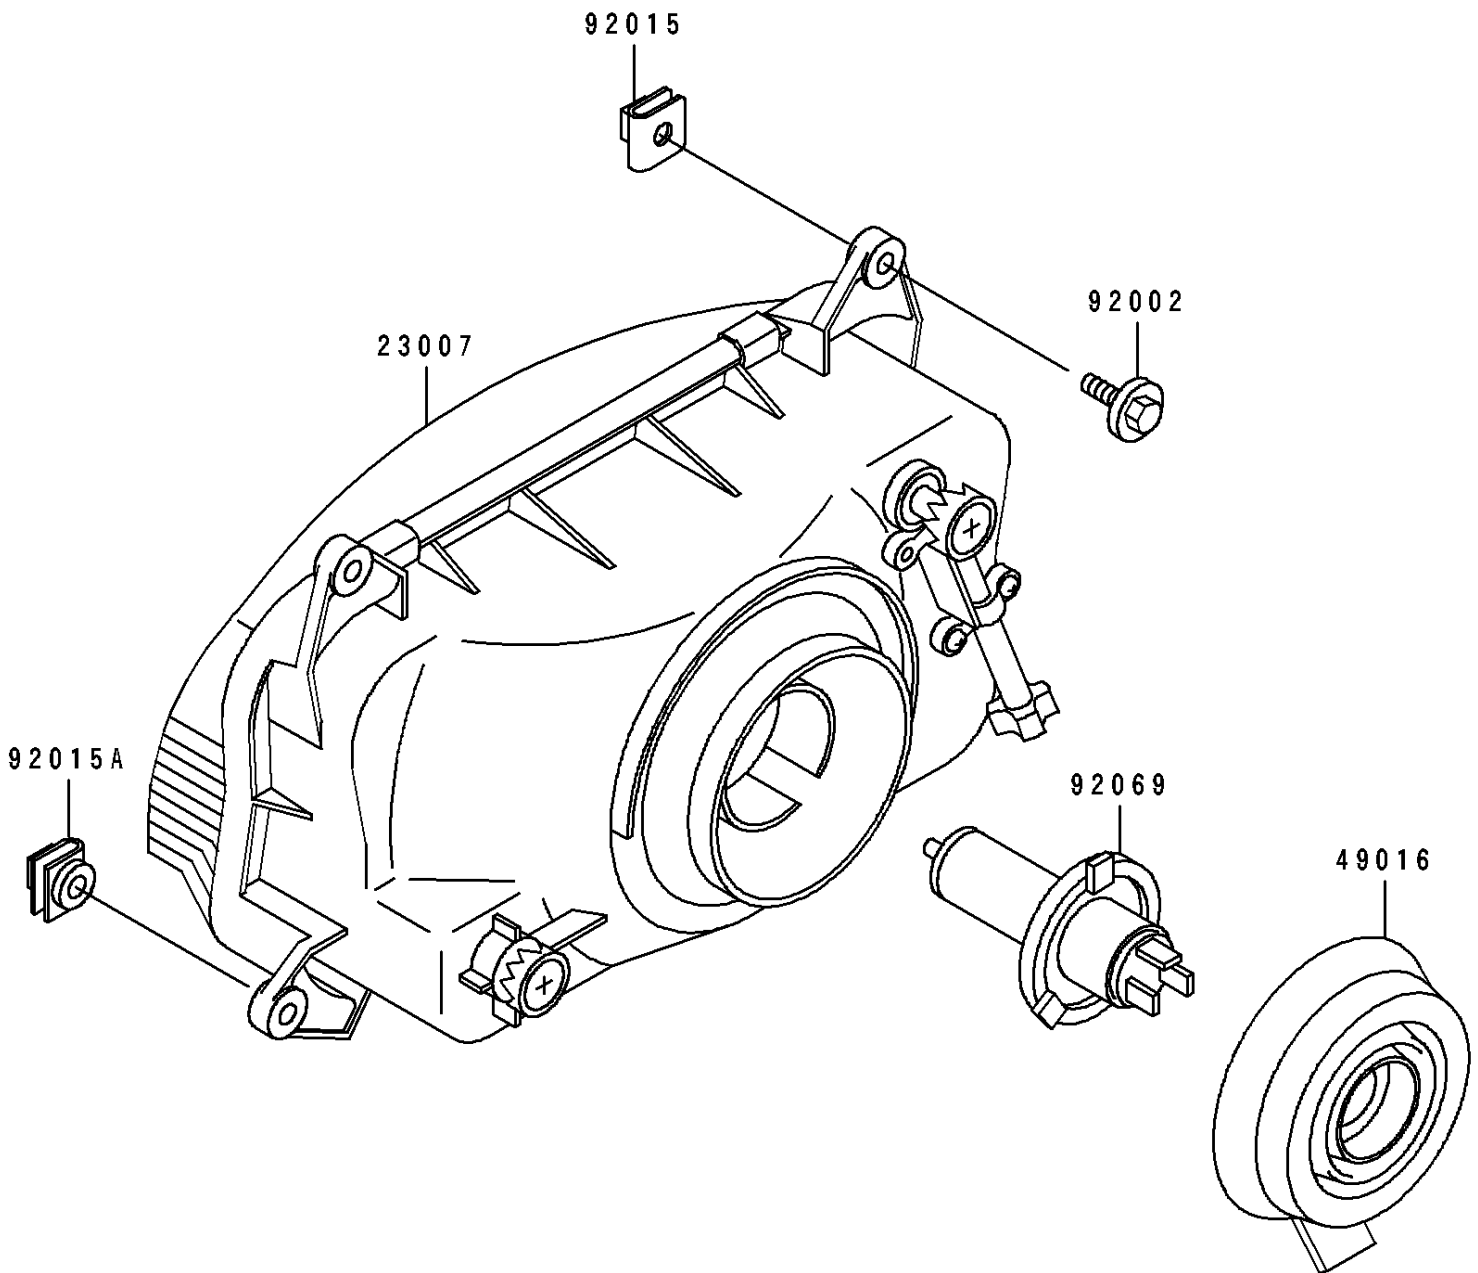

# 1991 Ninja<sup>®</sup> ZX<sup>™</sup>-6 PARTS DIAGRAM

Head Lamp

F2710

# 1991 Ninja® ZX™-6 PARTS LIST

## Head Lamp

| ITEM NAME                                 | PART NUMBER | QUANTITY |
|---|-------------|----------|
| LENS-COMP,HEAD LAMP (Ref # 23007)         | 23007-1228  | 1        |
| COVER-SEAL,HEAD LAMP SOCKET (Ref # 49016) | 49016-1137  | 1        |
| BOLT,6X25 (Ref # 92002)                   | 92002-1320  | 4        |
| NUT,6MM (Ref # 92015)                     | 92015-1094  | 2        |
| NUT (Ref # 92015A)                        | 92015-1788  | 2        |
| BULB,12V 60/55W,H4 (Ref # 92069)          | 92069-1002  | 1        |