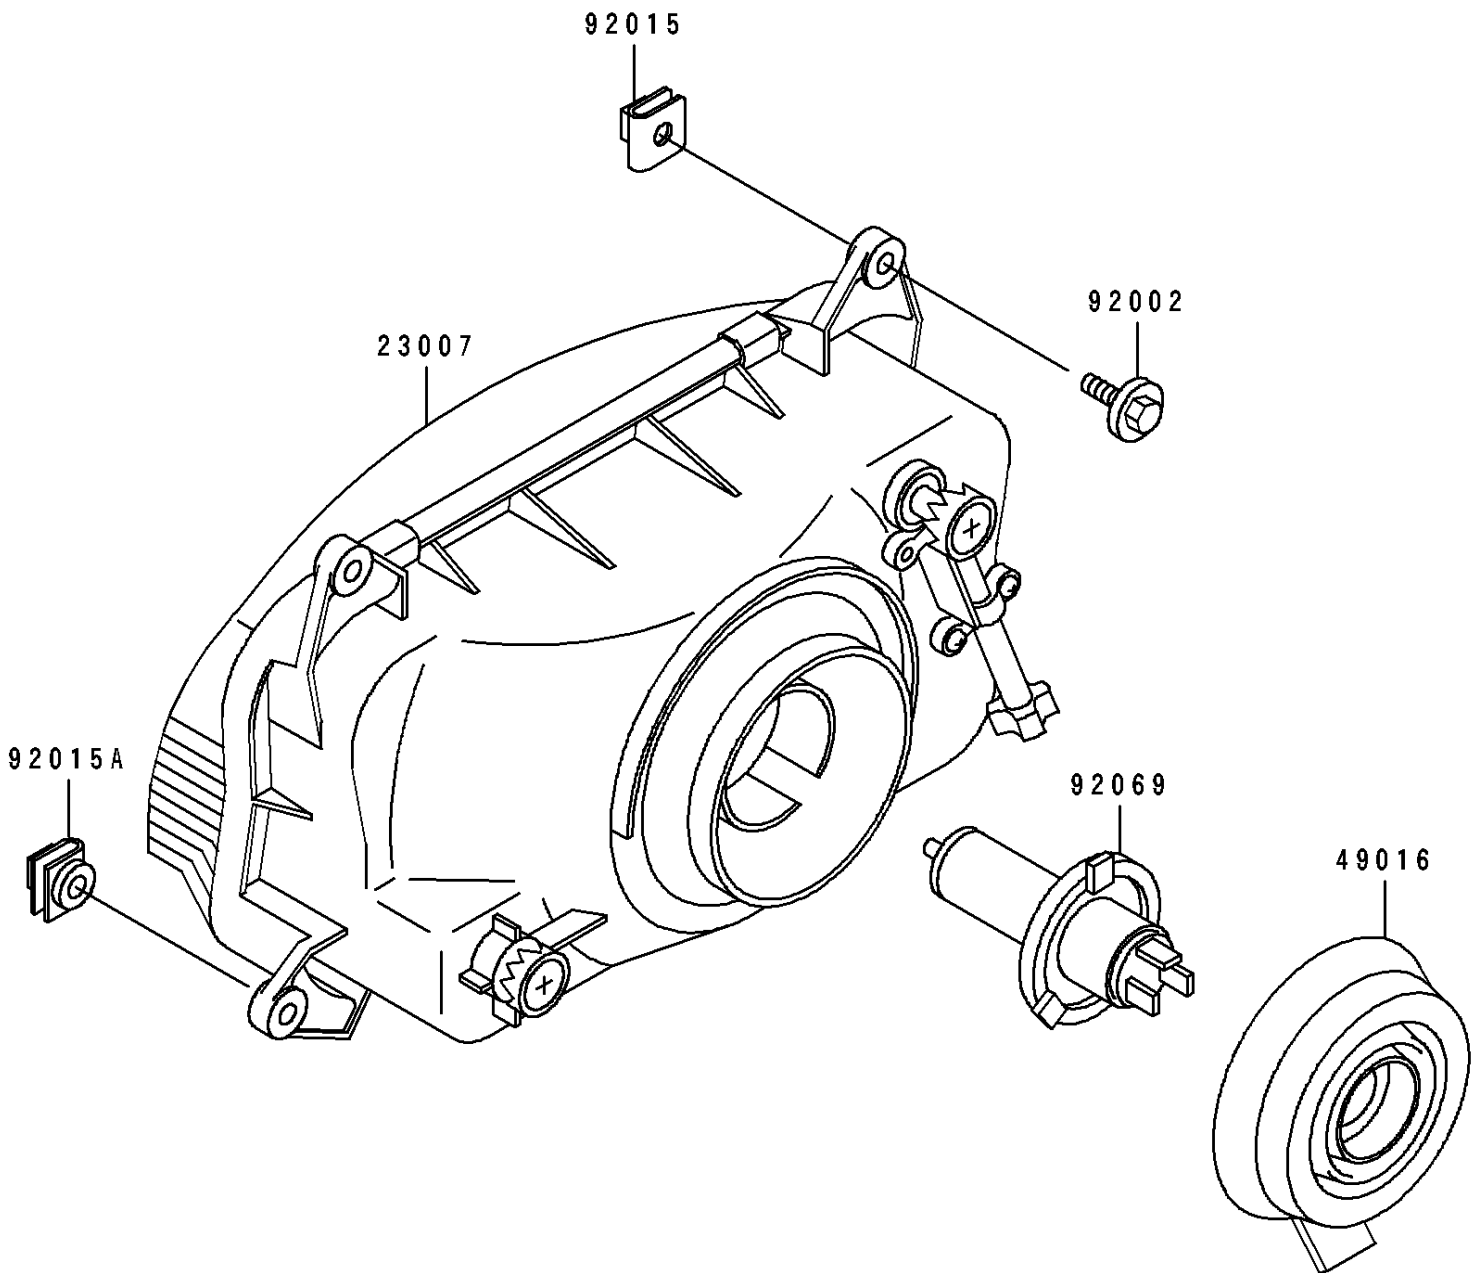

1992 Ninja[®] ZX[™]-6 PARTS DIAGRAM

Head Lamp

F2710

1992 Ninja® ZX™-6 PARTS LIST

Head Lamp

ITEM NAME	PART NUMBER	QUANTITY
LENS-COMP,HEAD LAMP (Ref # 23007)	23007-1228	1
COVER-SEAL,HEAD LAMP SOCKET (Ref # 49016)	49016-1137	1
BOLT,6X25 (Ref # 92002)	92002-1320	4
NUT,6MM (Ref # 92015)	92015-1094	2
NUT (Ref # 92015A)	92015-1788	2
BULB,12V 60/55W,H4 (Ref # 92069)	92069-1002	1