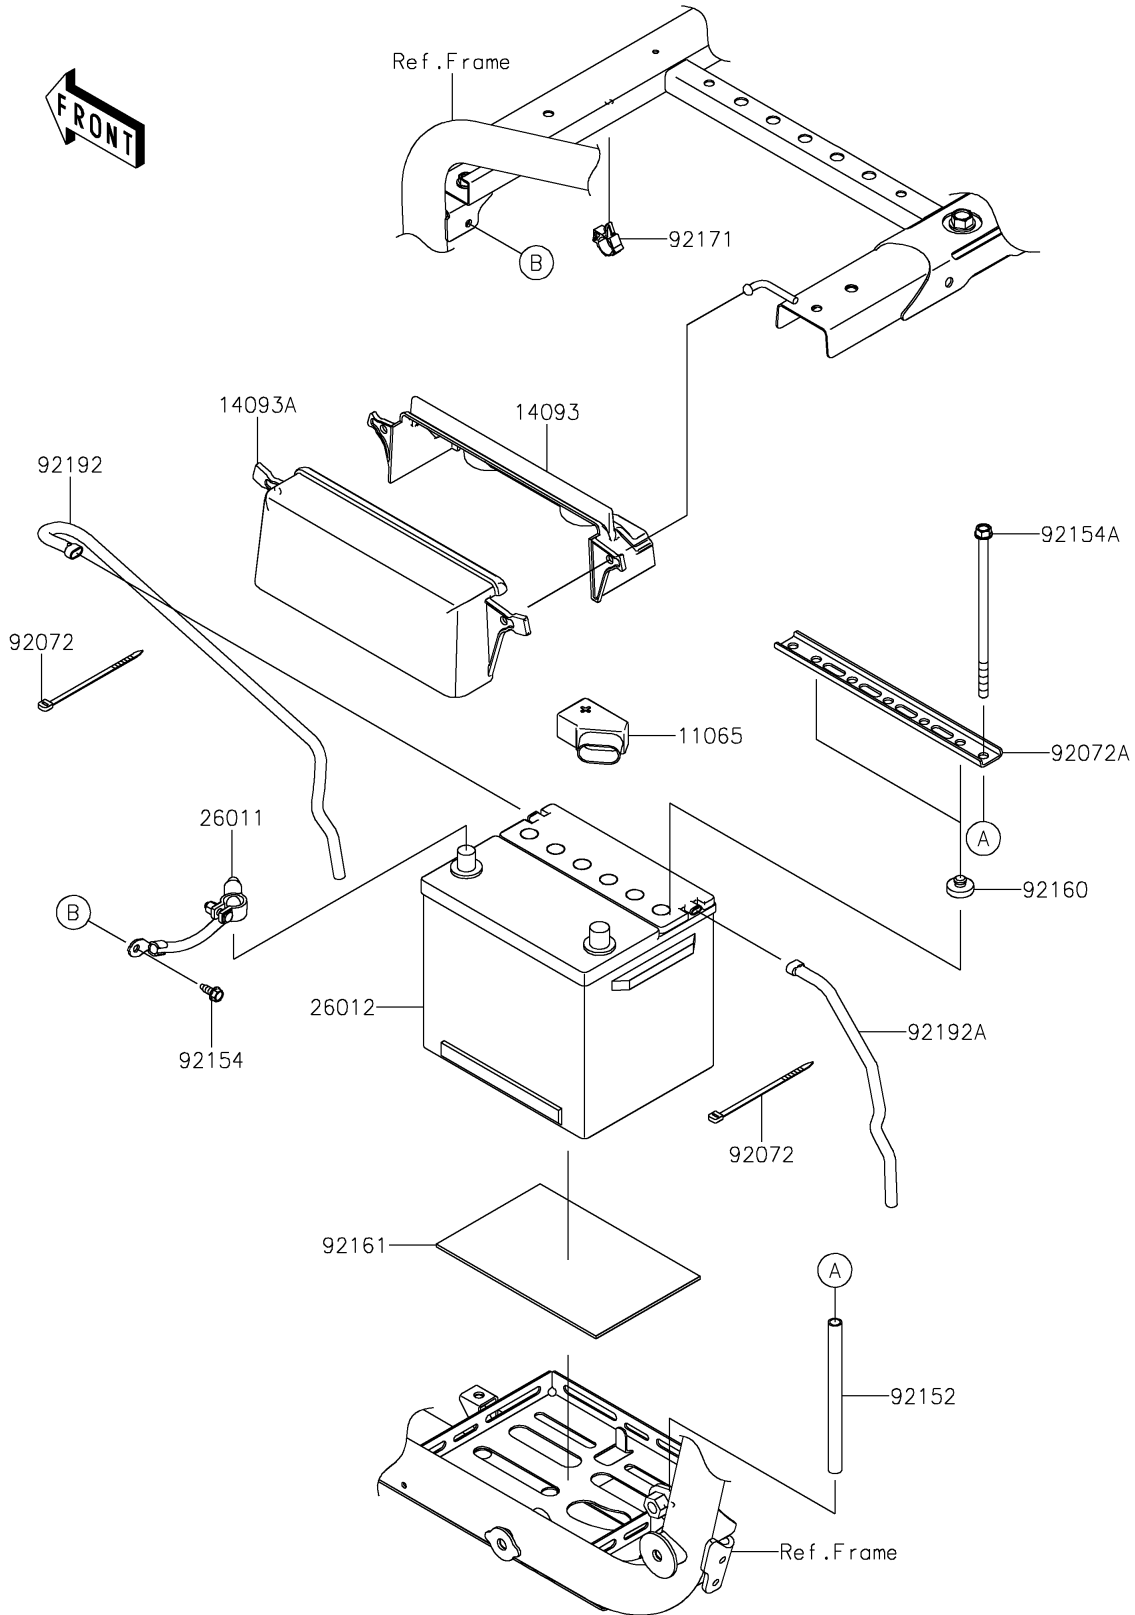

2024 Teryx KRX® 1000 Special Edition PARTS DIAGRAM

Battery

F2761

2024 Teryx KRX® 1000 Special Edition PARTS LIST

Battery

ITEM NAME	PART NUMBER	QUANTITY
CAP (Ref # 11065)	11065-0850	1
COVER,BATTERY TERMINAL,INNER (Ref # 14093)	14093-0800	1
COVER,BATTERY TERMINAL,OUTER (Ref # 14093A)	14093-0801	1
WIRE-LEAD,BATTERY(-) (Ref # 26011)	26011-1871	1
BATTERY,WET,(26R) (Ref # 26012)	26012-7501	1
BAND,92X2.4 (Ref # 92072)	92072-0791	2
BAND,BATTERY (Ref # 92072A)	92072-0844	1
COLLAR,9.4X12.7X160 (Ref # 92152)	92152-2584	1
BOLT,FLANGED,6X16 (Ref # 92154)	92154-0551	1
BOLT,FLANGED,8X175 (Ref # 92154A)	92154-3973	2
DAMPER (Ref # 92160)	92160-1396	2
DAMPER (Ref # 92161)	92161-0578	1
CLAMP,BRAKE HOSE (Ref # 92171)	92171-0316	1
TUBE,BREATHER,7X10X500 (Ref # 92192)	92192-2256	1
TUBE,BREATHER,7X10X300 (Ref # 92192A)	92192-2257	1