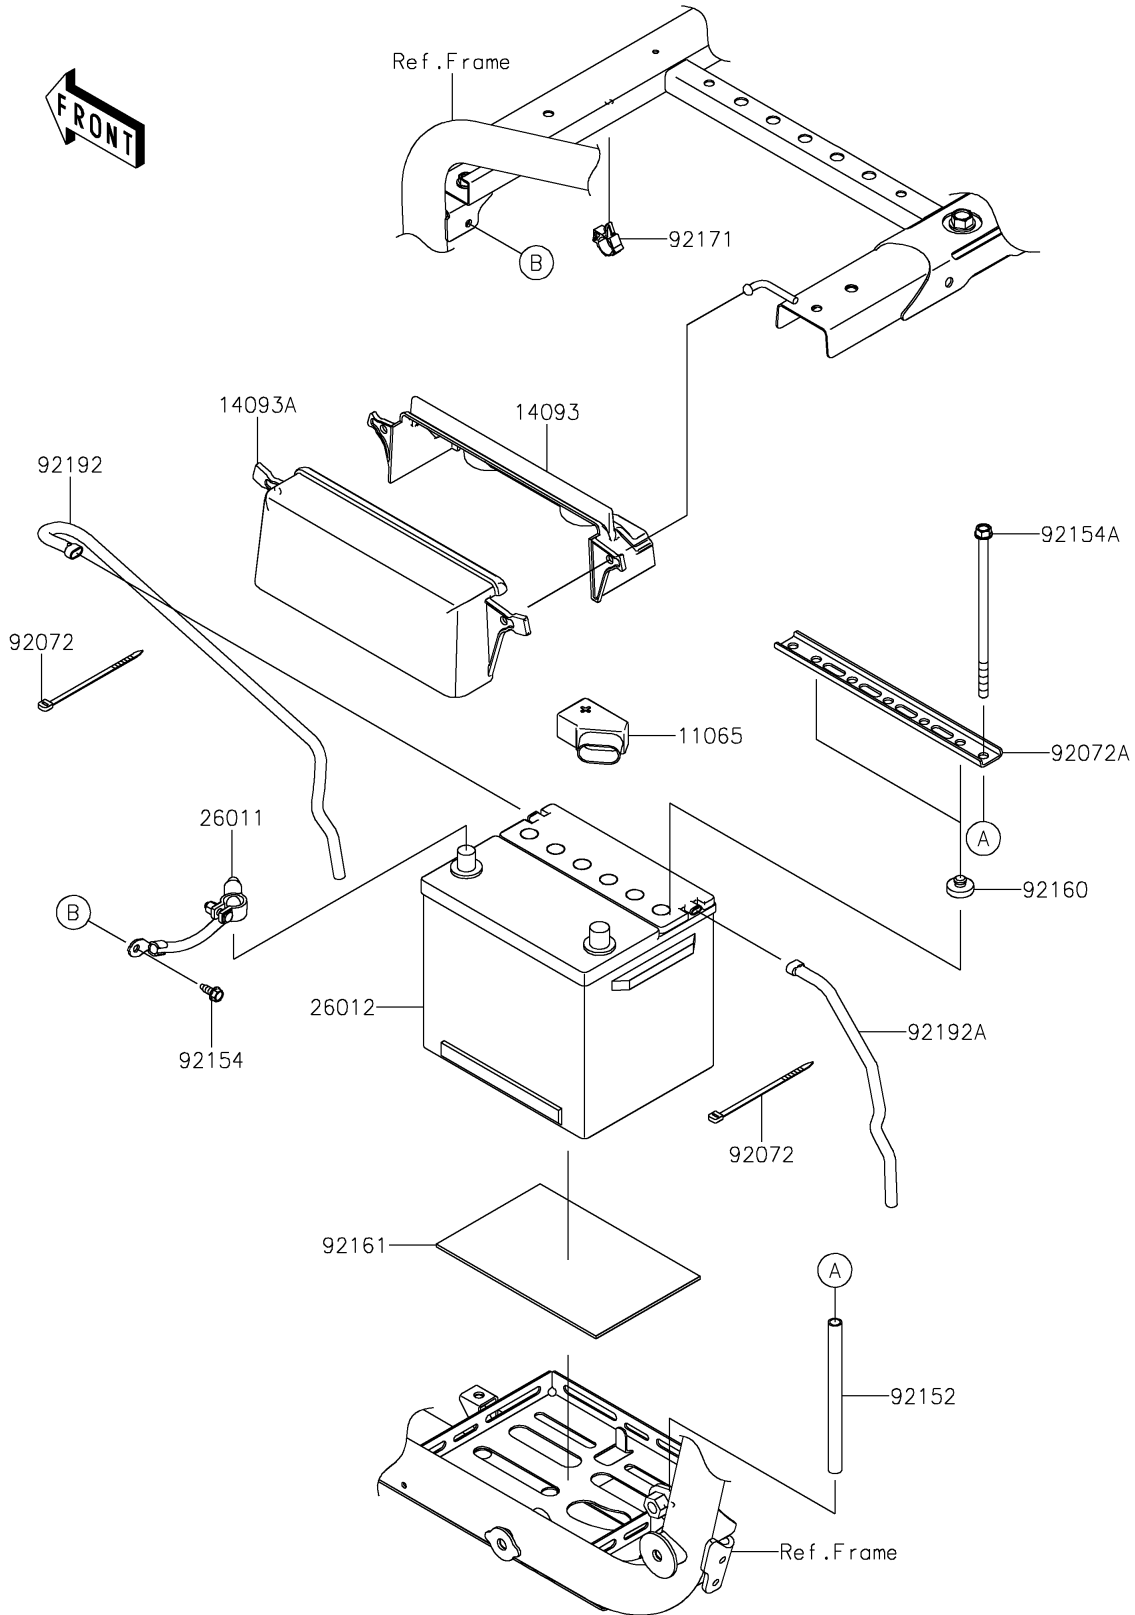

2023 Teryx KRX® 1000 Special Edition PARTS DIAGRAM

Battery

F2761

2023 Teryx KRX® 1000 Special Edition PARTS LIST

Battery

ITEM NAME	PART NUMBER	QUANTITY
CAP (Ref # 11065)	11065-0850	1
COVER,BATTERY TERMINAL,INNER (Ref # 14093)	14093-0800	1
COVER,BATTERY TERMINAL,OUTER (Ref # 14093A)	14093-0801	1
WIRE-LEAD,BATTERY(-) (Ref # 26011)	26011-1871	1
BATTERY,WET,(26R) (Ref # 26012)	26012-7501	1
BAND,92X2.4 (Ref # 92072)	92072-0791	2
BAND,BATTERY (Ref # 92072A)	92072-0844	1
COLLAR,9.4X12.7X160 (Ref # 92152)	92152-2584	1
BOLT,FLANGED,6X16 (Ref # 92154)	92154-0551	1
BOLT,FLANGED,8X175 (Ref # 92154A)	92154-3973	2
DAMPER (Ref # 92160)	92160-1396	2
DAMPER (Ref # 92161)	92161-0578	1
CLAMP,BRAKE HOSE (Ref # 92171)	92171-0316	1
TUBE,BREATHER,7X10X500 (Ref # 92192)	92192-2256	1
TUBE,BREATHER,7X10X300 (Ref # 92192A)	92192-2257	1