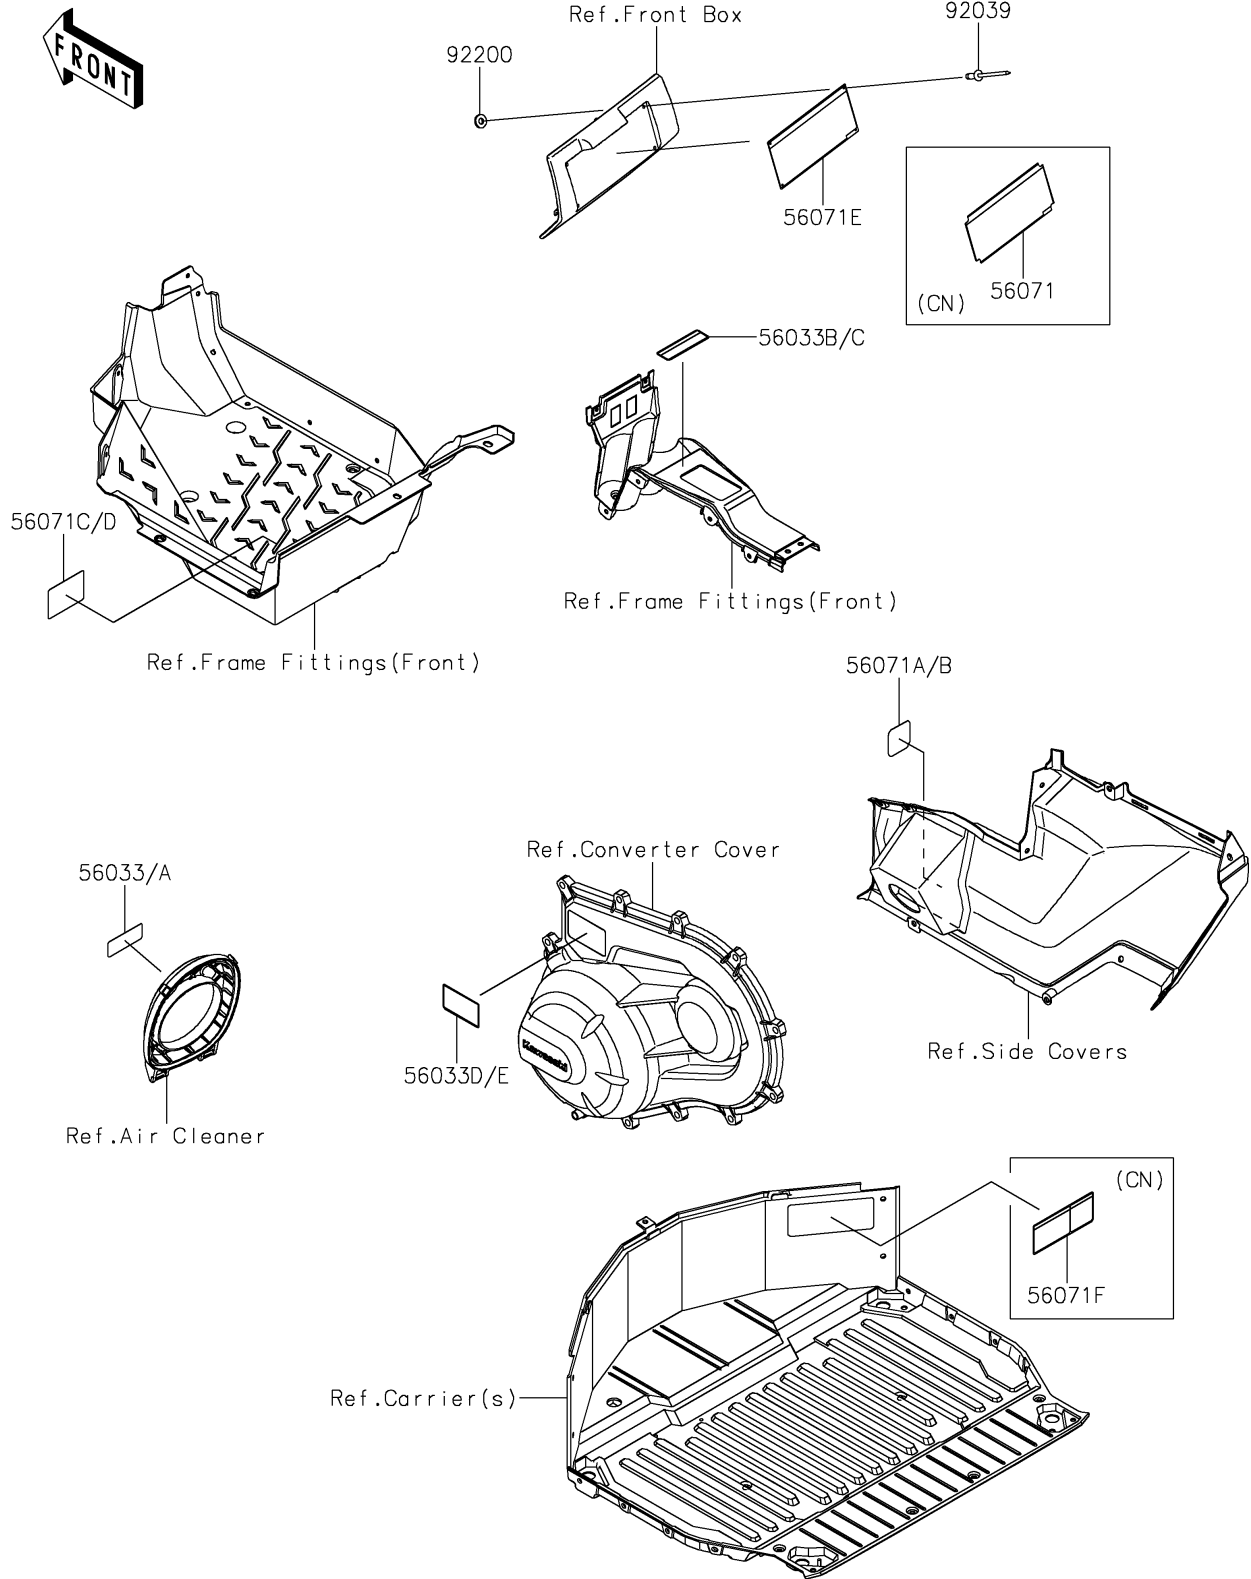

2024 Teryx KRX® 1000 Special Edition PARTS DIAGRAM

Labels

F2860

2024 Teryx KRX® 1000 Special Edition PARTS LIST

Labels

ITEM NAME	PART NUMBER	QUANTITY
LABEL-MANUAL,AIR CLEANER (Ref # 56033)	56033-0724	1
LABEL-MANUAL,AIR CLEANER (Ref # 56033A)	56033-0731	1
LABEL-MANUAL,SHIFT NOTICE (Ref # 56033B)	56033-0822	1
LABEL-MANUAL,SHIFT NOTICE (Ref # 56033C)	56033-0826	1
LABEL-MANUAL,DRIVE BELT (Ref # 56033D)	56033-0996	1
LABEL-MANUAL,DRIVE BELT (Ref # 56033E)	56033-1000	1
LABEL-WARNING,GENERAL (Ref # 56071)	56071-0503	1
LABEL-WARNING,GASOLINE (Ref # 56071A)	56071-0588	1
LABEL-WARNING,GASOLINE (Ref # 56071B)	56071-0593	1
LABEL-WARNING,TIRE INFORMATION (Ref # 56071C)	56071-0824	1
LABEL-WARNING,TIRE INFORMATION (Ref # 56071D)	56071-0825	1
LABEL-WARNING,GENERAL (Ref # 56071E)	56071-0826	1
LABEL-WARNING,CARGO BED (Ref # 56071F)	56071-0926	1
RIVET,3.2X8 (Ref # 92039)	92039-3763	4
WASHER,3.5X8X1 (Ref # 92200)	92200-1251	4