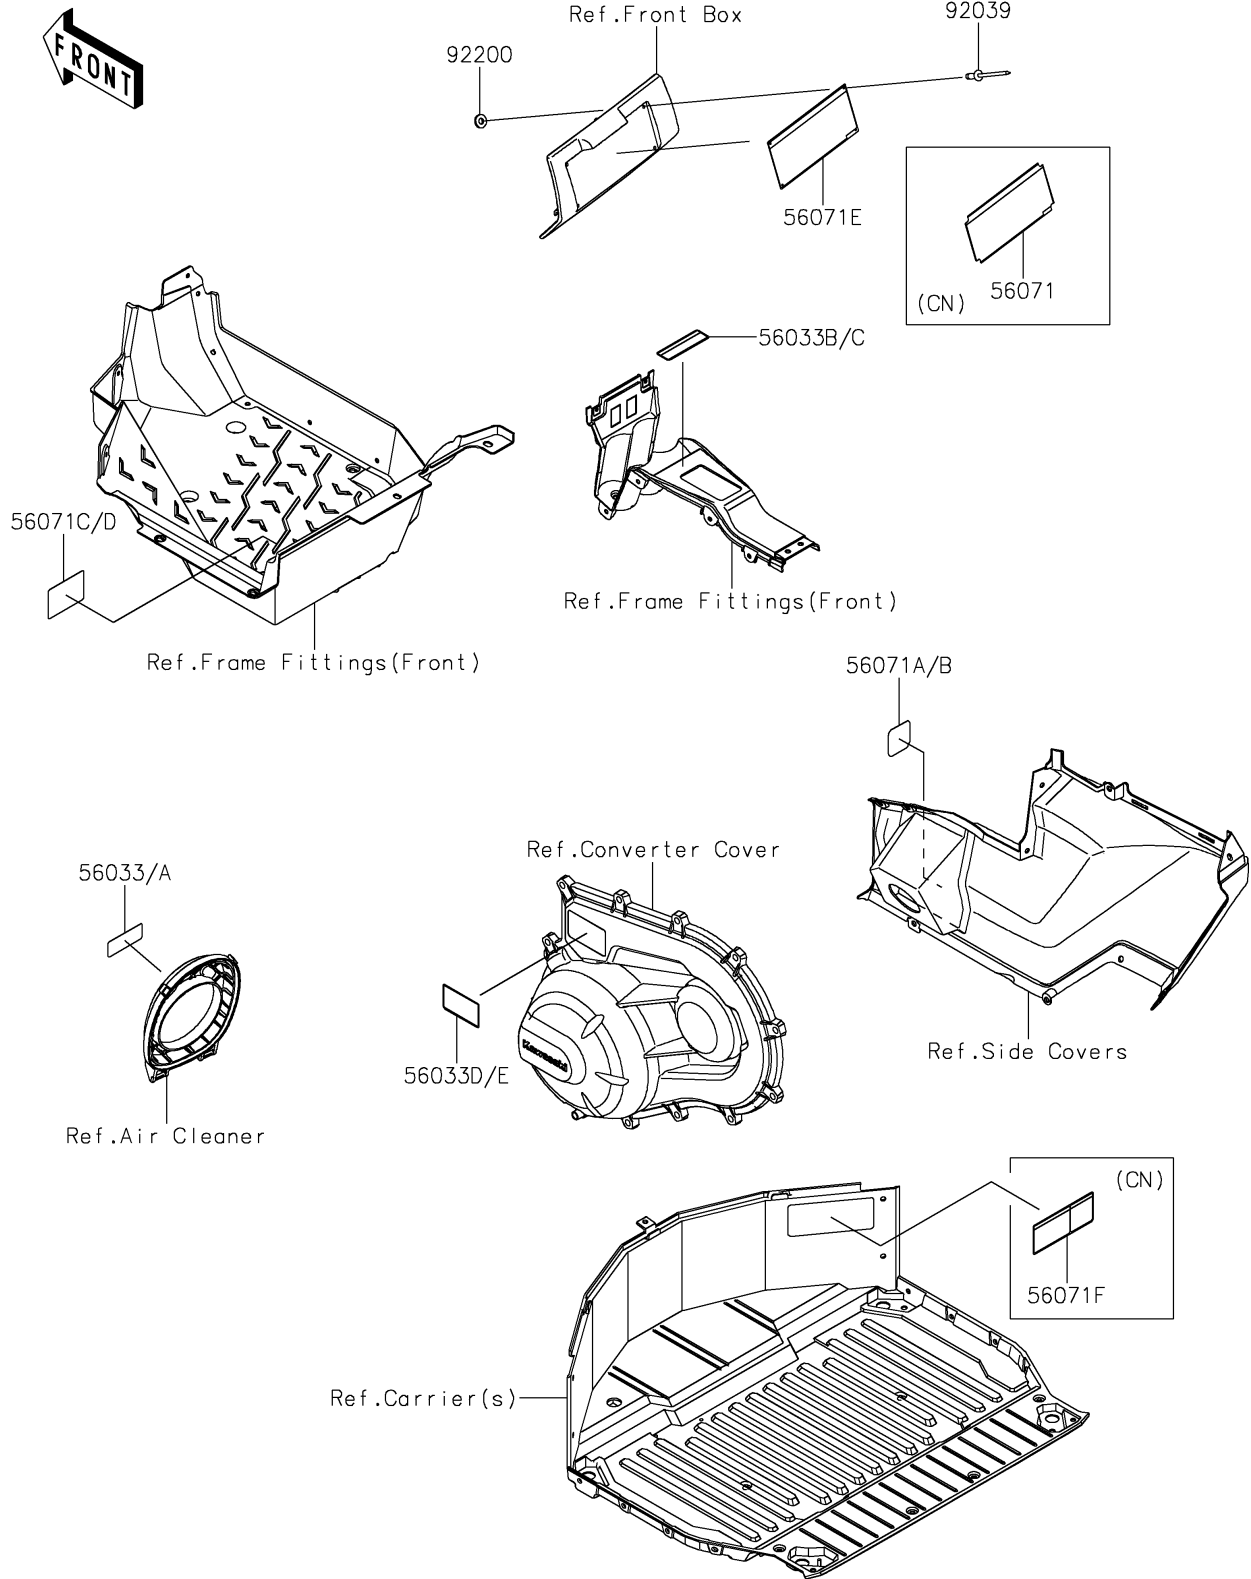

2023 Teryx KRX® 1000 Special Edition PARTS DIAGRAM

Labels

F2860

2023 Teryx KRX® 1000 Special Edition PARTS LIST

Labels

| ITEM NAME | PART NUMBER | QUANTITY |
|---|-------------|----------|
| LABEL-MANUAL,AIR CLEANER (Ref # 56033) | 56033-0724 | 1 |
| LABEL-MANUAL,AIR CLEANER (Ref # 56033A) | 56033-0731 | 1 |
| LABEL-MANUAL,SHIFT NOTICE (Ref # 56033B) | 56033-0822 | 1 |
| LABEL-MANUAL,SHIFT NOTICE (Ref # 56033C) | 56033-0826 | 1 |
| LABEL-MANUAL,DRIVE BELT (Ref # 56033D) | 56033-0996 | 1 |
| LABEL-MANUAL,DRIVE BELT (Ref # 56033E) | 56033-1000 | 1 |
| LABEL-WARNING,GENERAL (Ref # 56071) | 56071-0503 | 1 |
| LABEL-WARNING,GASOLINE (Ref # 56071A) | 56071-0588 | 1 |
| LABEL-WARNING,GASOLINE (Ref # 56071B) | 56071-0593 | 1 |
| LABEL-WARNING,TIRE INFORMATION (Ref # 56071C) | 56071-0824 | 1 |
| LABEL-WARNING,TIRE INFORMATION (Ref # 56071D) | 56071-0825 | 1 |
| LABEL-WARNING,GENERAL (Ref # 56071E) | 56071-0826 | 1 |
| LABEL-WARNING,CARGO BED (Ref # 56071F) | 56071-0926 | 1 |
| RIVET,3.2X8 (Ref # 92039) | 92039-3763 | 4 |
| WASHER,3.5X8X1 (Ref # 92200) | 92200-1251 | 4 |