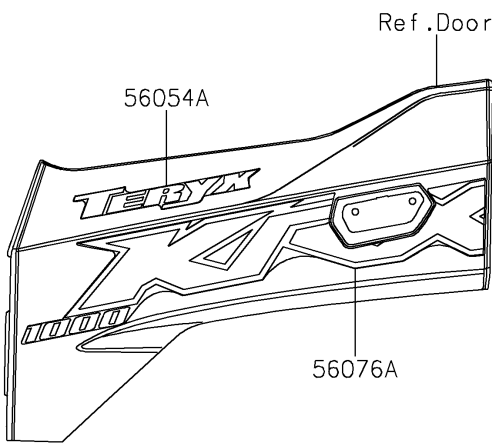

2024 Teryx KRX® 1000 Special Edition PARTS DIAGRAM

Decals(CPFNN/CPFNL)

F2861

2024 Teryx KRX® 1000 Special Edition PARTS LIST

Decals(GPFNN/GPFNL)

ITEM NAME	PART NUMBER	QUANTITY
MARK,KAWASAKI (Ref # 56054)	56054-0796	1
MARK,FR DOOR,TERYX (Ref # 56054A)	56054-3822	2
MARK,RR FENDER,KAWASAKI (Ref # 56054B)	56054-3823	2
PATTERN,HOOD COVER (Ref # 56076)	56076-4312	1
PATTERN,DOOR COVER,LH (Ref # 56076A)	56076-4313	1
PATTERN,DOOR COVER,RH (Ref # 56076B)	56076-4314	1
PATTERN,FR DOOR,RH,RR (Ref # 56076C)	56076-4315	1
PATTERN,RR FENDER,LH (Ref # 56076D)	56076-4316	1
PATTERN,RR FENDER,RH (Ref # 56076E)	56076-4317	1