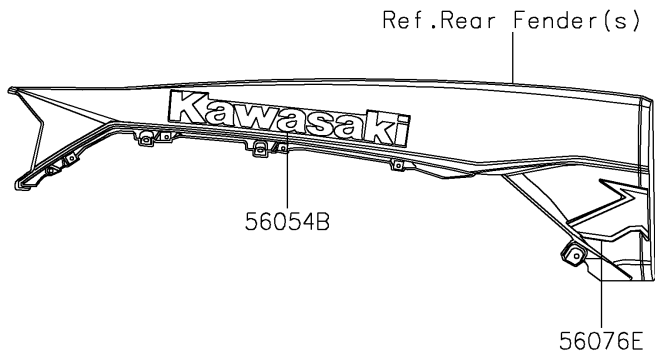

2024 Teryx KRX® 1000 Special Edition PARTS DIAGRAM

Decals(CPFNN/CPFNL)

F2861

2024 Teryx KRX® 1000 Special Edition PARTS LIST

Decals(GPFNN/GPFNL)

ITEM NAME	PART NUMBER	QUANTITY
MARK,KAWASAKI (Ref # 56054)	56054-0796	1
MARK,FR DOOR,TERYX (Ref # 56054A)	56054-3822	2
MARK,RR FENDER,KAWASAKI (Ref # 56054B)	56054-3823	2
PATTERN,HOOD COVER (Ref # 56076)	56076-4312	1
PATTERN,DOOR COVER,LH (Ref # 56076A)	56076-4313	1
PATTERN,DOOR COVER,RH (Ref # 56076B)	56076-4314	1
PATTERN,FR DOOR,RH,RR (Ref # 56076C)	56076-4315	1
PATTERN,RR FENDER,LH (Ref # 56076D)	56076-4316	1
PATTERN,RR FENDER,RH (Ref # 56076E)	56076-4317	1