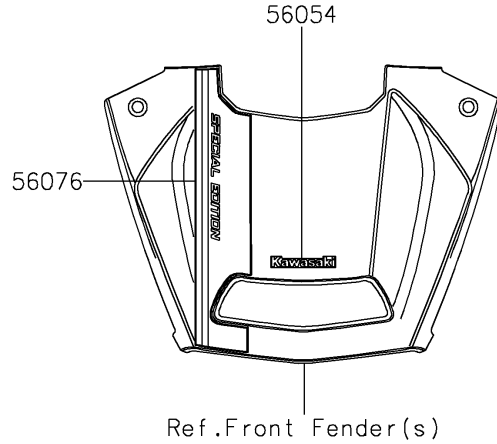

2024 Teryx KRX® 1000 Special Edition PARTS DIAGRAM

Decals(CPFNN/CPFNL)

F2861

2024 Teryx KRX® 1000 Special Edition PARTS LIST

Decals(GPFNN/GPFNL)

ITEM NAME	PART NUMBER	QUANTITY
MARK,KAWASAKI (Ref # 56054)	56054-0796	1
MARK,FR DOOR,TERYX (Ref # 56054A)	56054-3822	2
MARK,RR FENDER,KAWASAKI (Ref # 56054B)	56054-3823	2
PATTERN,HOOD COVER (Ref # 56076)	56076-4312	1
PATTERN,DOOR COVER,LH (Ref # 56076A)	56076-4313	1
PATTERN,DOOR COVER,RH (Ref # 56076B)	56076-4314	1
PATTERN,FR DOOR,RH,RR (Ref # 56076C)	56076-4315	1
PATTERN,RR FENDER,LH (Ref # 56076D)	56076-4316	1
PATTERN,RR FENDER,RH (Ref # 56076E)	56076-4317	1