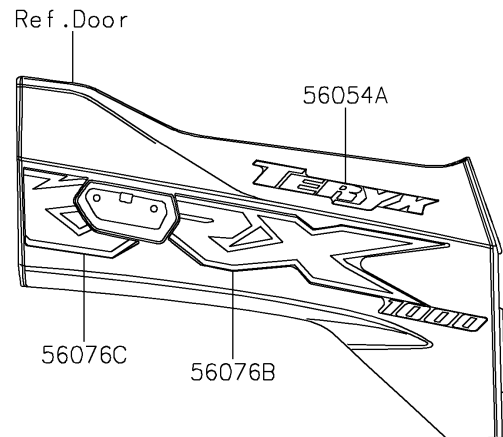

2024 Teryx KRX® 1000 Special Edition PARTS DIAGRAM

Decals(CPFNN/CPFNL)

F2861

2024 Teryx KRX® 1000 Special Edition PARTS LIST

Decals(GPFNN/GPFNL)

ITEM NAME	PART NUMBER	QUANTITY
MARK,KAWASAKI (Ref # 56054)	56054-0796	1
MARK,FR DOOR,TERYX (Ref # 56054A)	56054-3822	2
MARK,RR FENDER,KAWASAKI (Ref # 56054B)	56054-3823	2
PATTERN,HOOD COVER (Ref # 56076)	56076-4312	1
PATTERN,DOOR COVER,LH (Ref # 56076A)	56076-4313	1
PATTERN,DOOR COVER,RH (Ref # 56076B)	56076-4314	1
PATTERN,FR DOOR,RH,RR (Ref # 56076C)	56076-4315	1
PATTERN,RR FENDER,LH (Ref # 56076D)	56076-4316	1
PATTERN,RR FENDER,RH (Ref # 56076E)	56076-4317	1