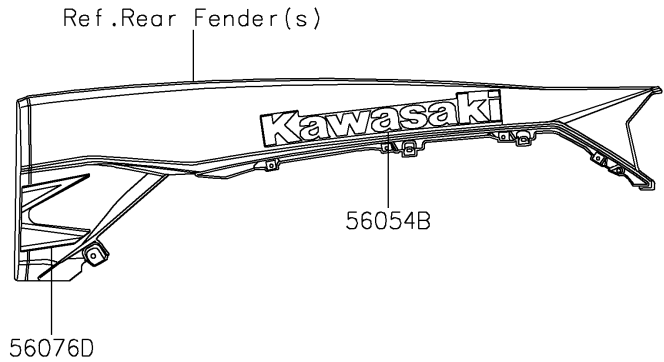

2024 Teryx KRX® 1000 Special Edition PARTS DIAGRAM

Decals(CPFNN/CPFNL)

F2861

2024 Teryx KRX® 1000 Special Edition PARTS LIST

Decals(GPFNN/GPFNL)

ITEM NAME	PART NUMBER	QUANTITY
MARK,KAWASAKI (Ref # 56054)	56054-0796	1
MARK,FR DOOR,TERYX (Ref # 56054A)	56054-3822	2
MARK,RR FENDER,KAWASAKI (Ref # 56054B)	56054-3823	2
PATTERN,HOOD COVER (Ref # 56076)	56076-4312	1
PATTERN,DOOR COVER,LH (Ref # 56076A)	56076-4313	1
PATTERN,DOOR COVER,RH (Ref # 56076B)	56076-4314	1
PATTERN,FR DOOR,RH,RR (Ref # 56076C)	56076-4315	1
PATTERN,RR FENDER,LH (Ref # 56076D)	56076-4316	1
PATTERN,RR FENDER,RH (Ref # 56076E)	56076-4317	1