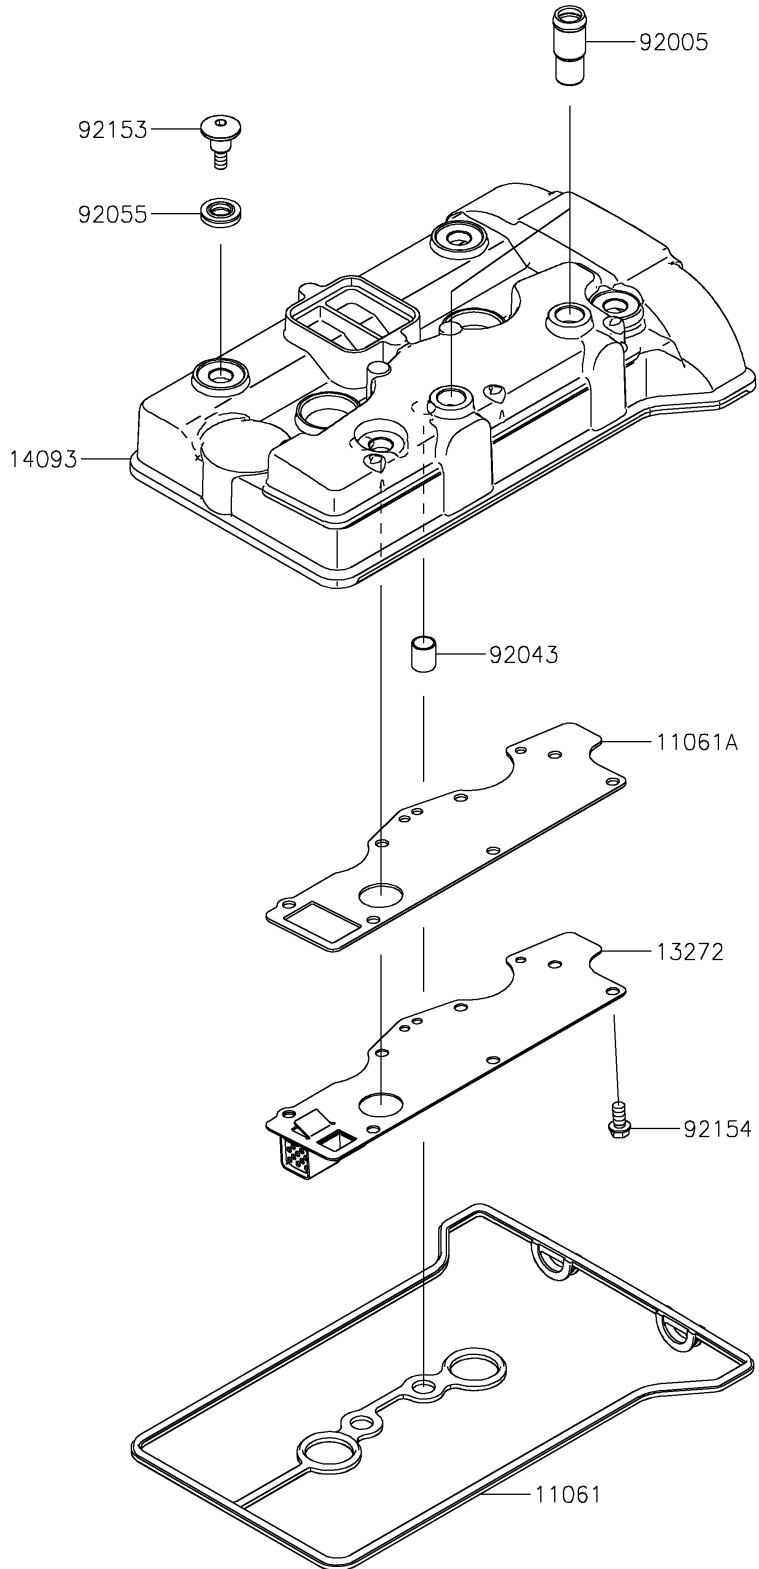

2024 TERYX® KRX4™ 1000 SE PARTS DIAGRAM

Cylinder Head Cover

E1112

2024 TERYX® KRX4™ 1000 SE PARTS LIST

Cylinder Head Cover

ITEM NAME	PART NUMBER	QUANTITY
GASKET,HEAD COVER (Ref # 11061)	11061-1313	1
GASKET,BREATHER PLATE (Ref # 11061A)	11061-1314	1
PLATE,BREATHER (Ref # 13272)	13272-2685	1
COVER,HEAD (Ref # 14093)	14093-0848	1
FITTING,BREATHER (Ref # 92005)	92005-0968	2
PIN,10.1X12X14 (Ref # 92043)	92043-4009	2
RING-O (Ref # 92055)	92055-0785	4
BOLT,SOCKET,6X22.5 (Ref # 92153)	92153-1779	4
BOLT,FLANGED-SMALL,6X12 (Ref # 92154)	92154-1888	7