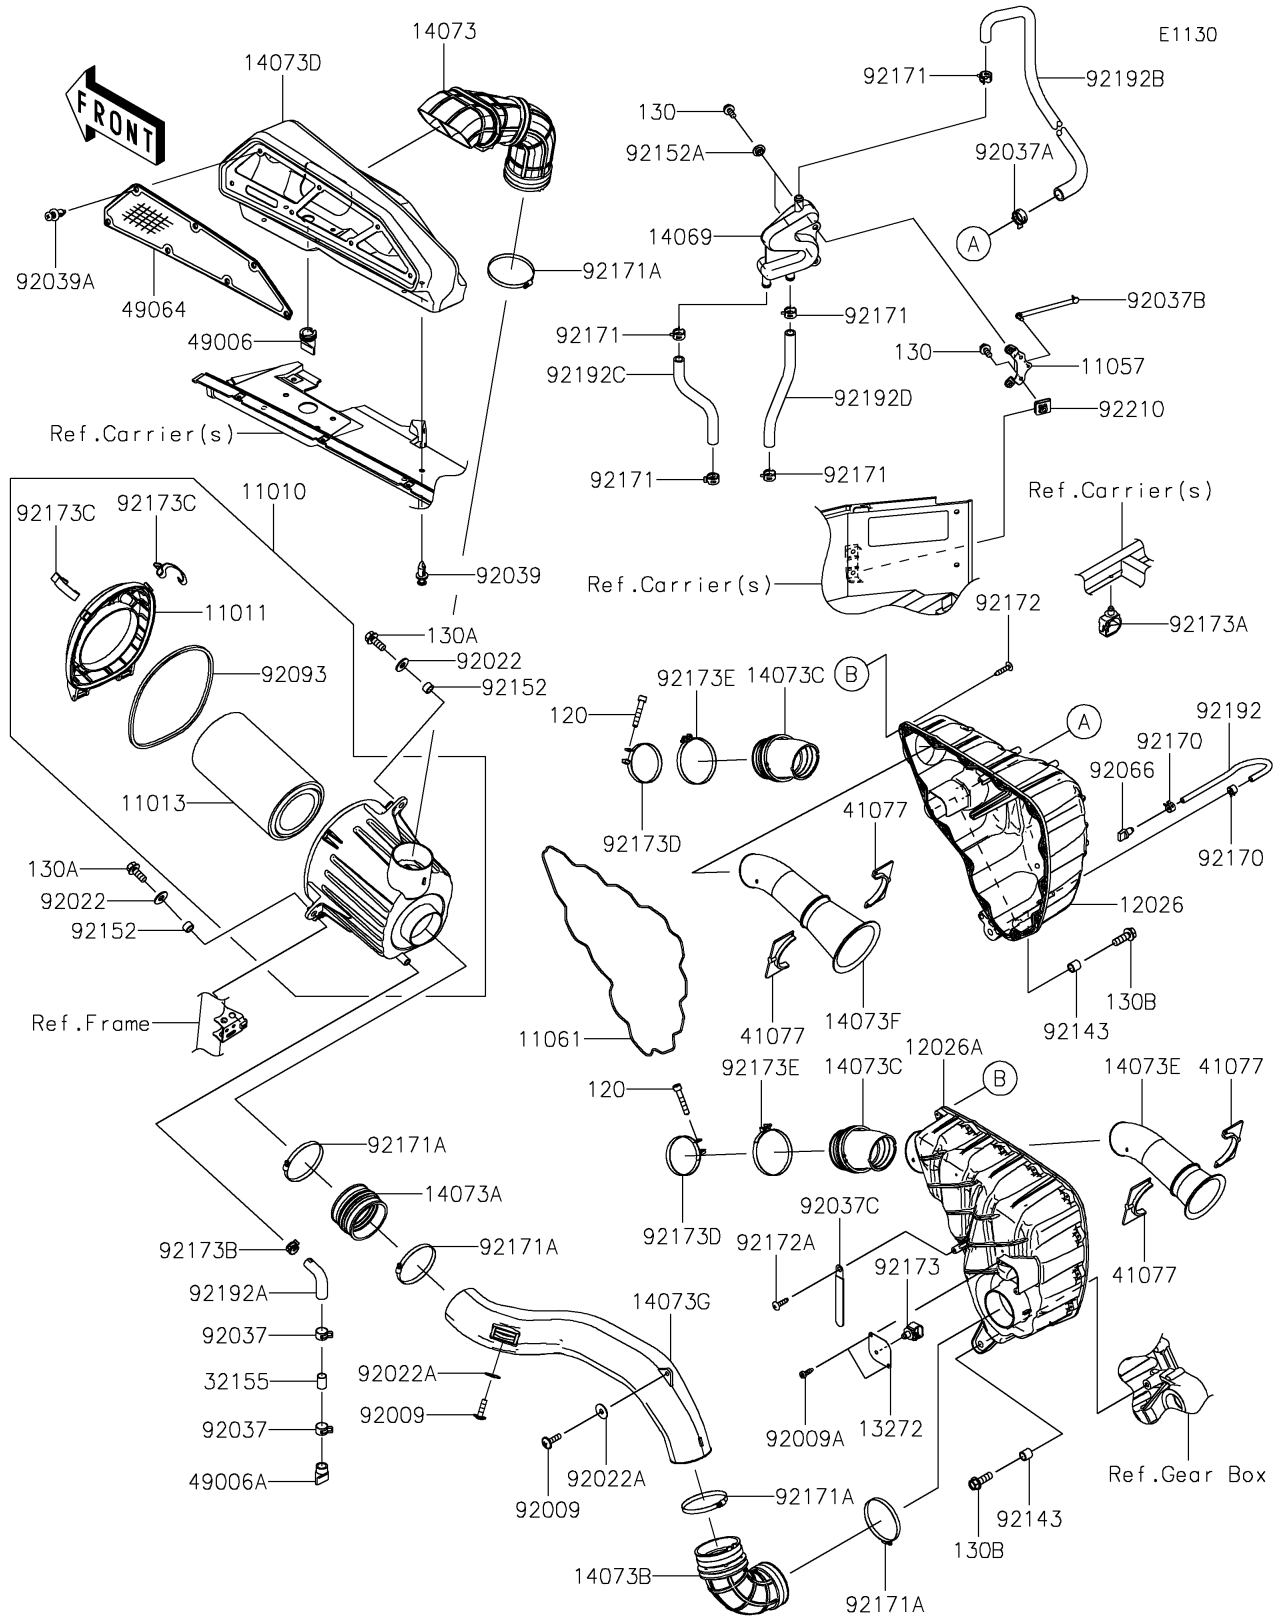

2023 TERYX® KRX4™ 1000 SE PARTS DIAGRAM

Air Cleaner

2023 TERYX® KRX4™ 1000 SE PARTS LIST

Air Cleaner

ITEM NAME	PART NUMBER	QUANTITY
FILTER-ASSY-AIR (Ref # 11010)	11010-0900	1
CASE-AIR FILTER,UPP (Ref # 11011)	11011-0905	1
ELEMENT-AIR FILTER (Ref # 11013)	11013-0782	1
BRACKET,BREATHER (Ref # 11057)	11057-2431	1
GASKET,CHAMBER (Ref # 11061)	11061-1312	1
CHAMBER,RH (Ref # 12026)	12026-0019	1
CHAMBER,LH (Ref # 12026A)	12026-0020	1
PLATE,TEMP SENSOR (Ref # 13272)	13272-2711	1
BREATHER (Ref # 14069)	14069-0032	1
DUCT,INTAKE,DIRTYSIDE (Ref # 14073)	14073-0922	1
DUCT,A/F CASE (Ref # 14073A)	14073-0923	1
DUCT,CHAMBER (Ref # 14073B)	14073-0925	1
DUCT,CHAMBER-THROTTLE (Ref # 14073C)	14073-0931	2
DUCT,INTAKE,DIRTYSIDE BOX (Ref # 14073D)	14073-0954	1
DUCT,INTAKE,#1 CYLINDER (Ref # 14073E)	14073-0956	1
DUCT,INTAKE,#2 CYLINDER (Ref # 14073F)	14073-0957	1
DUCT,A/F CASE-CHAMBER (Ref # 14073G)	14073-0963	1
PIPE,DRAIN (Ref # 32155)	32155-4087	1
ADAPTER (Ref # 41077)	41077-0737	4
BOOT (Ref # 49006)	49006-0633	1
BOOT (Ref # 49006A)	49006-1292	1
FILTER-AIR (Ref # 49064)	49064-0012	1
SCREW,6X22 (Ref # 92009)	92009-1441	2
SCREW,TAPPING,5X16 (Ref # 92009A)	92009-1984	2
WASHER,8.5X20X1.6 (Ref # 92022)	92022-1561	2
WASHER,PLAIN,6.5X20X1 (Ref # 92022A)	92022-165	2
CLAMP,HOSE CLIP (Ref # 92037)	92037-1460	2
CLAMP (Ref # 92037A)	92037-1594	1
CLAMP,SPEED,L=80.5 (Ref # 92037B)	92037-1903	1