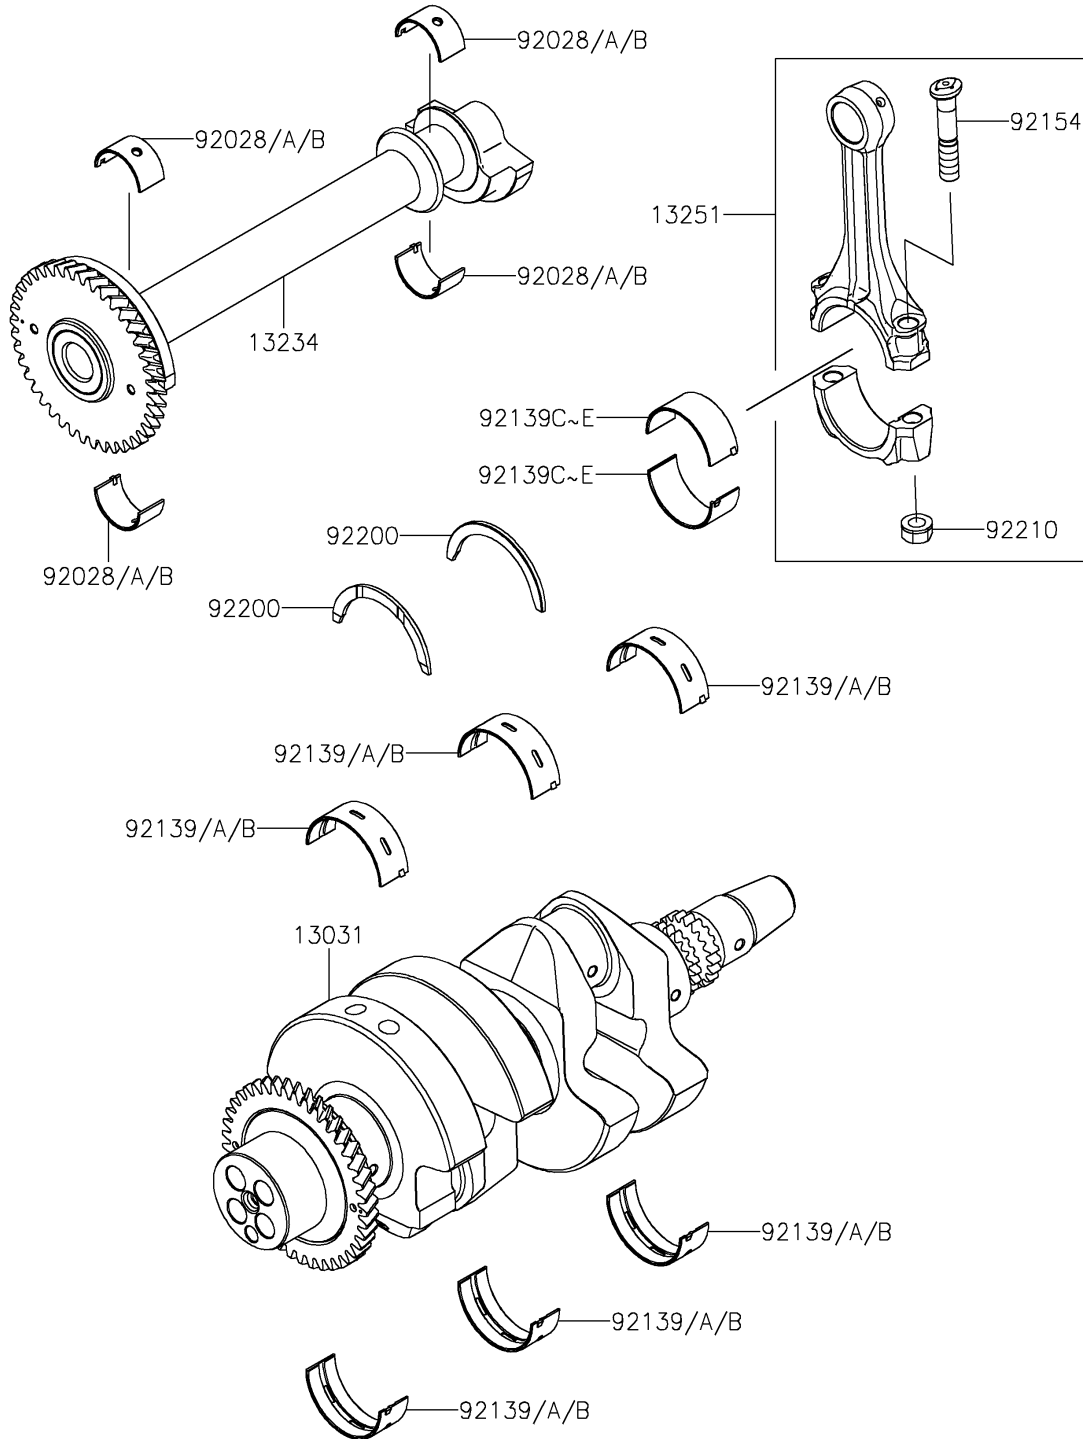

2023 TERYX® KRX4™ 1000 SE PARTS DIAGRAM

Crankshaft

E1321

2023 TERYX® KRX4™ 1000 SE PARTS LIST

Crankshaft

ITEM NAME	PART NUMBER	QUANTITY
CRANKSHAFT-COMP (Ref # 13031)	13031-0997	1
SHAFT-COMP,BALANCER (Ref # 13234)	13234-0611	1
ROD-ASSY-CONNECTING,J (Ref # 13251)	13251-0749-JJ	2
BUSHING,BALANCER SHAFT,BLUE (Ref # 92028)	92028-1909	4
BUSHING,BALANCER SHAFT,BLACK (Ref # 92028A)	92028-1910	AR
BUSHING,BALANCER SHAFT,BROWN (Ref # 92028B)	92028-1911	AR
BUSHING,CRANKSHAFT,BLUE (Ref # 92139)	92139-0925	6
BUSHING,CRANKSHAFT,BLACK (Ref # 92139A)	92139-0926	AR
BUSHING,CRANKSHAFT,BROWN (Ref # 92139B)	92139-0927	AR
BUSHING,CONNECTING ROD,YELLOW (Ref # 92139C)	92139-0968	4
BUSHING,CONNECTING ROD,GREEN (Ref # 92139D)	92139-0969	AR
BUSHING,CONNECTING ROD,PURPLE (Ref # 92139E)	92139-0970	AR
BOLT,CONNECTING ROD (Ref # 92154)	92154-3911	4
WASHER,THRUST,T=2.5 (Ref # 92200)	92200-2242	2
NUT,FLANGED,9MM (Ref # 92210)	92210-1673	4