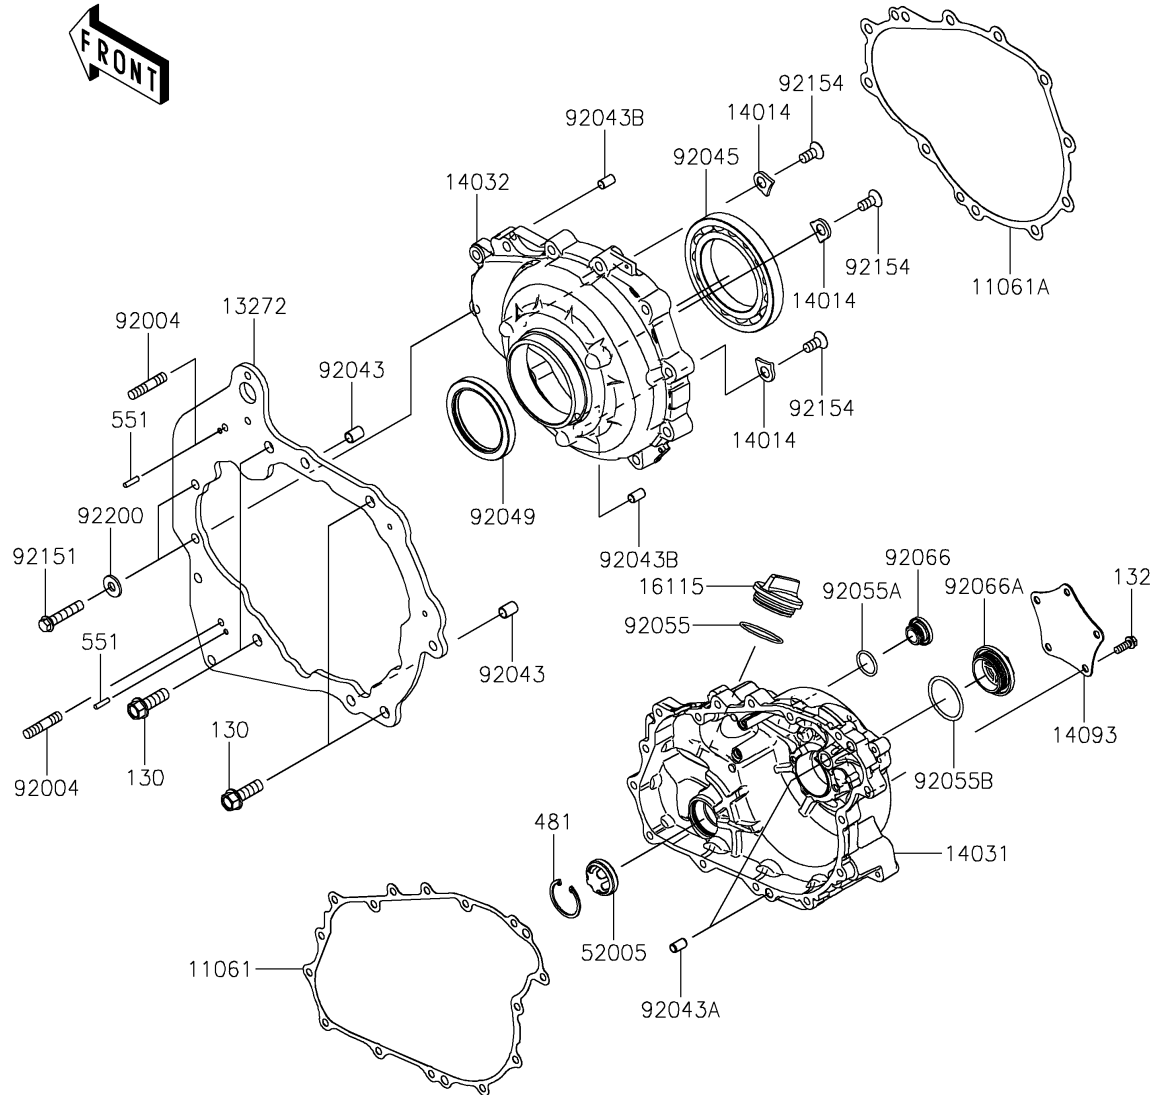

2023 TERYX® KRX4™ 1000 SE PARTS DIAGRAM

Engine Cover(s)

E1431

2023 TERYX® KRX4™ 1000 SE PARTS LIST

Engine Cover(s)

ITEM NAME	PART NUMBER	QUANTITY
GASKET,GENERATOR COVER (Ref # 11061)	11061-1304	1
GASKET,CLUTCH COVER (Ref # 11061A)	11061-1305	1
PLATE,CLUTCH COVER,BACK (Ref # 13272)	13272-2799	1
PLATE-POSITION (Ref # 14014)	14014-0556	3
COVER-GENERATOR (Ref # 14031)	14031-0639	1
COVER-CLUTCH (Ref # 14032)	14032-0646	1
COVER,GENERATOR,OUTER (Ref # 14093)	14093-0794	1
CAP-OIL FILLER (Ref # 16115)	16115-1064	1
GAUGE,OIL (Ref # 52005)	52005-0766	1
STUD,8X30 (Ref # 92004)	92004-0790	2
PIN,DOWEL,10X14 (Ref # 92043)	92043-1037	2
PIN,6.2X8X14 (Ref # 92043A)	92043-1263	2
PIN,8X14 (Ref # 92043B)	92043-1567	2
BEARING-BALL,16014CS45 (Ref # 92045)	92045-0709	1
SEAL-OIL,HTC 59X77X9 (Ref # 92049)	92049-0820	1
RING-O,37.2X1.9 (Ref # 92055)	92055-0959	1
RING-O,20X2 (Ref # 92055A)	92055-1146	1
RING-O,35.8MM (Ref # 92055B)	92055-1281	1
PLUG,COVER (Ref # 92066)	92066-0011	1
PLUG,36X7.5 (Ref # 92066A)	92066-0744	1
BOLT,8X40 (Ref # 92151)	92151-1621	11
BOLT,FLAT,8X13.6 (Ref # 92154)	92154-0978	3
WASHER,8.5X18X2.3 (Ref # 92200)	92200-1213	2
BOLT-FLANGED,10X30 (Ref # 130)	130BA1030	4
BOLT-FLANGED-SMALL,6X16 (Ref # 132)	132BA0616	5
BOLT-FLANGED-SMALL,6X30 (Ref # 132A)	132BA0630	15
CIRCLIP (Ref # 481)	481J3400	1
PIN-DOWEL,4X16 (Ref # 551)	551A0416	2