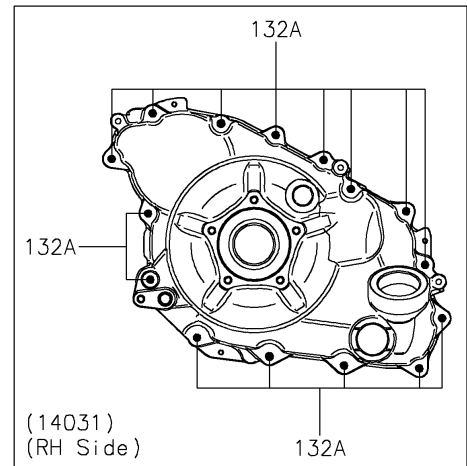

2023 TERYX® KRX4™ 1000 SE PARTS DIAGRAM

Engine Cover(s)

E1431

2023 TERYX® KRX4™ 1000 SE PARTS LIST

Engine Cover(s)

ITEM NAME	PART NUMBER	QUANTITY
GASKET,GENERATOR COVER (Ref # 11061)	11061-1304	1
GASKET,CLUTCH COVER (Ref # 11061A)	11061-1305	1
PLATE,CLUTCH COVER,BACK (Ref # 13272)	13272-2799	1
PLATE-POSITION (Ref # 14014)	14014-0556	3
COVER-GENERATOR (Ref # 14031)	14031-0639	1
COVER-CLUTCH (Ref # 14032)	14032-0646	1
COVER,GENERATOR,OUTER (Ref # 14093)	14093-0794	1
CAP-OIL FILLER (Ref # 16115)	16115-1064	1
GAUGE,OIL (Ref # 52005)	52005-0766	1
STUD,8X30 (Ref # 92004)	92004-0790	2
PIN,DOWEL,10X14 (Ref # 92043)	92043-1037	2
PIN,6.2X8X14 (Ref # 92043A)	92043-1263	2
PIN,8X14 (Ref # 92043B)	92043-1567	2
BEARING-BALL,16014CS45 (Ref # 92045)	92045-0709	1
SEAL-OIL,HTC 59X77X9 (Ref # 92049)	92049-0820	1
RING-O,37.2X1.9 (Ref # 92055)	92055-0959	1
RING-O,20X2 (Ref # 92055A)	92055-1146	1
RING-O,35.8MM (Ref # 92055B)	92055-1281	1
PLUG,COVER (Ref # 92066)	92066-0011	1
PLUG,36X7.5 (Ref # 92066A)	92066-0744	1
BOLT,8X40 (Ref # 92151)	92151-1621	11
BOLT,FLAT,8X13.6 (Ref # 92154)	92154-0978	3
WASHER,8.5X18X2.3 (Ref # 92200)	92200-1213	2
BOLT-FLANGED,10X30 (Ref # 130)	130BA1030	4
BOLT-FLANGED-SMALL,6X16 (Ref # 132)	132BA0616	5
BOLT-FLANGED-SMALL,6X30 (Ref # 132A)	132BA0630	15
CIRCLIP (Ref # 481)	481J3400	1
PIN-DOWEL,4X16 (Ref # 551)	551A0416	2