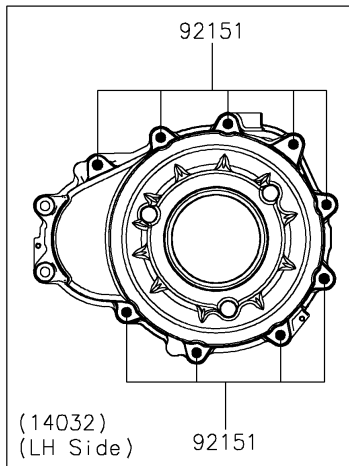

2023 TERYX® KRX4™ 1000 SE PARTS DIAGRAM

Engine Cover(s)

E1431

2023 TERYX® KRX4™ 1000 SE PARTS LIST

Engine Cover(s)

ITEM NAME	PART NUMBER	QUANTITY
GASKET,GENERATOR COVER (Ref # 11061)	11061-1304	1
GASKET,CLUTCH COVER (Ref # 11061A)	11061-1305	1
PLATE,CLUTCH COVER,BACK (Ref # 13272)	13272-2799	1
PLATE-POSITION (Ref # 14014)	14014-0556	3
COVER-GENERATOR (Ref # 14031)	14031-0639	1
COVER-CLUTCH (Ref # 14032)	14032-0646	1
COVER,GENERATOR,OUTER (Ref # 14093)	14093-0794	1
CAP-OIL FILLER (Ref # 16115)	16115-1064	1
GAUGE,OIL (Ref # 52005)	52005-0766	1
STUD,8X30 (Ref # 92004)	92004-0790	2
PIN,DOWEL,10X14 (Ref # 92043)	92043-1037	2
PIN,6.2X8X14 (Ref # 92043A)	92043-1263	2
PIN,8X14 (Ref # 92043B)	92043-1567	2
BEARING-BALL,16014CS45 (Ref # 92045)	92045-0709	1
SEAL-OIL,HTC 59X77X9 (Ref # 92049)	92049-0820	1
RING-O,37.2X1.9 (Ref # 92055)	92055-0959	1
RING-O,20X2 (Ref # 92055A)	92055-1146	1
RING-O,35.8MM (Ref # 92055B)	92055-1281	1
PLUG,COVER (Ref # 92066)	92066-0011	1
PLUG,36X7.5 (Ref # 92066A)	92066-0744	1
BOLT,8X40 (Ref # 92151)	92151-1621	11
BOLT,FLAT,8X13.6 (Ref # 92154)	92154-0978	3
WASHER,8.5X18X2.3 (Ref # 92200)	92200-1213	2
BOLT-FLANGED,10X30 (Ref # 130)	130BA1030	4
BOLT-FLANGED-SMALL,6X16 (Ref # 132)	132BA0616	5
BOLT-FLANGED-SMALL,6X30 (Ref # 132A)	132BA0630	15
CIRCLIP (Ref # 481)	481J3400	1
PIN-DOWEL,4X16 (Ref # 551)	551A0416	2