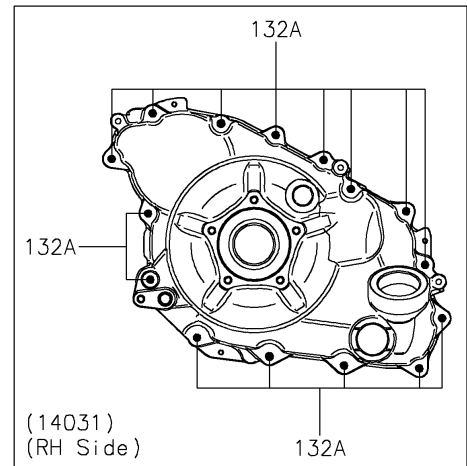

2024 Teryx KRX® 4 1000 SE PARTS DIAGRAM

Engine Cover(s)

E1431

2024 Teryx KRX® 4 1000 SE PARTS LIST

Engine Cover(s)

ITEM NAME	PART NUMBER	QUANTITY
GASKET,GENERATOR COVER (Ref # 11061)	11061-1304	1
GASKET,CLUTCH COVER (Ref # 11061A)	11061-1305	1
PLATE,CLUTCH COVER,BACK (Ref # 13272)	13272-2799	1
PLATE-POSITION (Ref # 14014)	14014-0556	3
COVER-GENERATOR (Ref # 14031)	14031-0639	1
COVER-CLUTCH (Ref # 14032)	14032-0646	1
COVER,GENERATOR,OUTER (Ref # 14093)	14093-0794	1
CAP-OIL FILLER (Ref # 16115)	16115-1064	1
GAUGE,OIL (Ref # 52005)	52005-0766	1
STUD,8X30 (Ref # 92004)	92004-0790	2
PIN,DOWEL,10X14 (Ref # 92043)	92043-1037	2
PIN,6.2X8X14 (Ref # 92043A)	92043-1263	2
PIN,8X14 (Ref # 92043B)	92043-1567	2
BEARING-BALL,16014CS45 (Ref # 92045)	92045-0709	1
SEAL-OIL,HTC 59X77X9 (Ref # 92049)	92049-0820	1
RING-O,37.2X1.9 (Ref # 92055)	92055-0959	1
RING-O,20X2 (Ref # 92055A)	92055-1146	1
RING-O,35.8MM (Ref # 92055B)	92055-1281	1
PLUG,COVER (Ref # 92066)	92066-0011	1
PLUG,36X7.5 (Ref # 92066A)	92066-0744	1
BOLT,8X40 (Ref # 92151)	92151-1621	11
BOLT,FLAT,8X13.6 (Ref # 92154)	92154-0978	3
WASHER,8.5X18X2.3 (Ref # 92200)	92200-1213	2
BOLT-FLANGED,10X30 (Ref # 130)	130BA1030	4
BOLT-FLANGED-SMALL,6X16 (Ref # 132)	132BA0616	5
BOLT-FLANGED-SMALL,6X30 (Ref # 132A)	132BA0630	15
CIRCLIP (Ref # 481)	481J3400	1
PIN-DOWEL,4X16 (Ref # 551)	551A0416	2