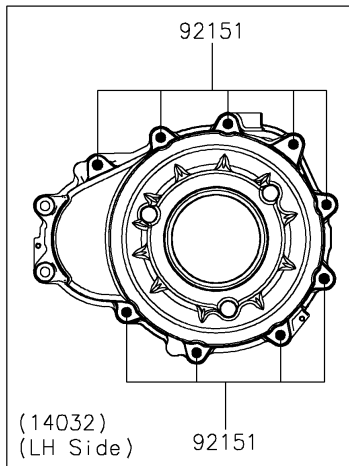

2024 Teryx KRX® 4 1000 SE PARTS DIAGRAM

Engine Cover(s)

E1431

2024 Teryx KRX® 4 1000 SE PARTS LIST

Engine Cover(s)

ITEM NAME	PART NUMBER	QUANTITY
GASKET,GENERATOR COVER (Ref # 11061)	11061-1304	1
GASKET,CLUTCH COVER (Ref # 11061A)	11061-1305	1
PLATE,CLUTCH COVER,BACK (Ref # 13272)	13272-2799	1
PLATE-POSITION (Ref # 14014)	14014-0556	3
COVER-GENERATOR (Ref # 14031)	14031-0639	1
COVER-CLUTCH (Ref # 14032)	14032-0646	1
COVER,GENERATOR,OUTER (Ref # 14093)	14093-0794	1
CAP-OIL FILLER (Ref # 16115)	16115-1064	1
GAUGE,OIL (Ref # 52005)	52005-0766	1
STUD,8X30 (Ref # 92004)	92004-0790	2
PIN,DOWEL,10X14 (Ref # 92043)	92043-1037	2
PIN,6.2X8X14 (Ref # 92043A)	92043-1263	2
PIN,8X14 (Ref # 92043B)	92043-1567	2
BEARING-BALL,16014CS45 (Ref # 92045)	92045-0709	1
SEAL-OIL,HTC 59X77X9 (Ref # 92049)	92049-0820	1
RING-O,37.2X1.9 (Ref # 92055)	92055-0959	1
RING-O,20X2 (Ref # 92055A)	92055-1146	1
RING-O,35.8MM (Ref # 92055B)	92055-1281	1
PLUG,COVER (Ref # 92066)	92066-0011	1
PLUG,36X7.5 (Ref # 92066A)	92066-0744	1
BOLT,8X40 (Ref # 92151)	92151-1621	11
BOLT,FLAT,8X13.6 (Ref # 92154)	92154-0978	3
WASHER,8.5X18X2.3 (Ref # 92200)	92200-1213	2
BOLT-FLANGED,10X30 (Ref # 130)	130BA1030	4
BOLT-FLANGED-SMALL,6X16 (Ref # 132)	132BA0616	5
BOLT-FLANGED-SMALL,6X30 (Ref # 132A)	132BA0630	15
CIRCLIP (Ref # 481)	481J3400	1
PIN-DOWEL,4X16 (Ref # 551)	551A0416	2