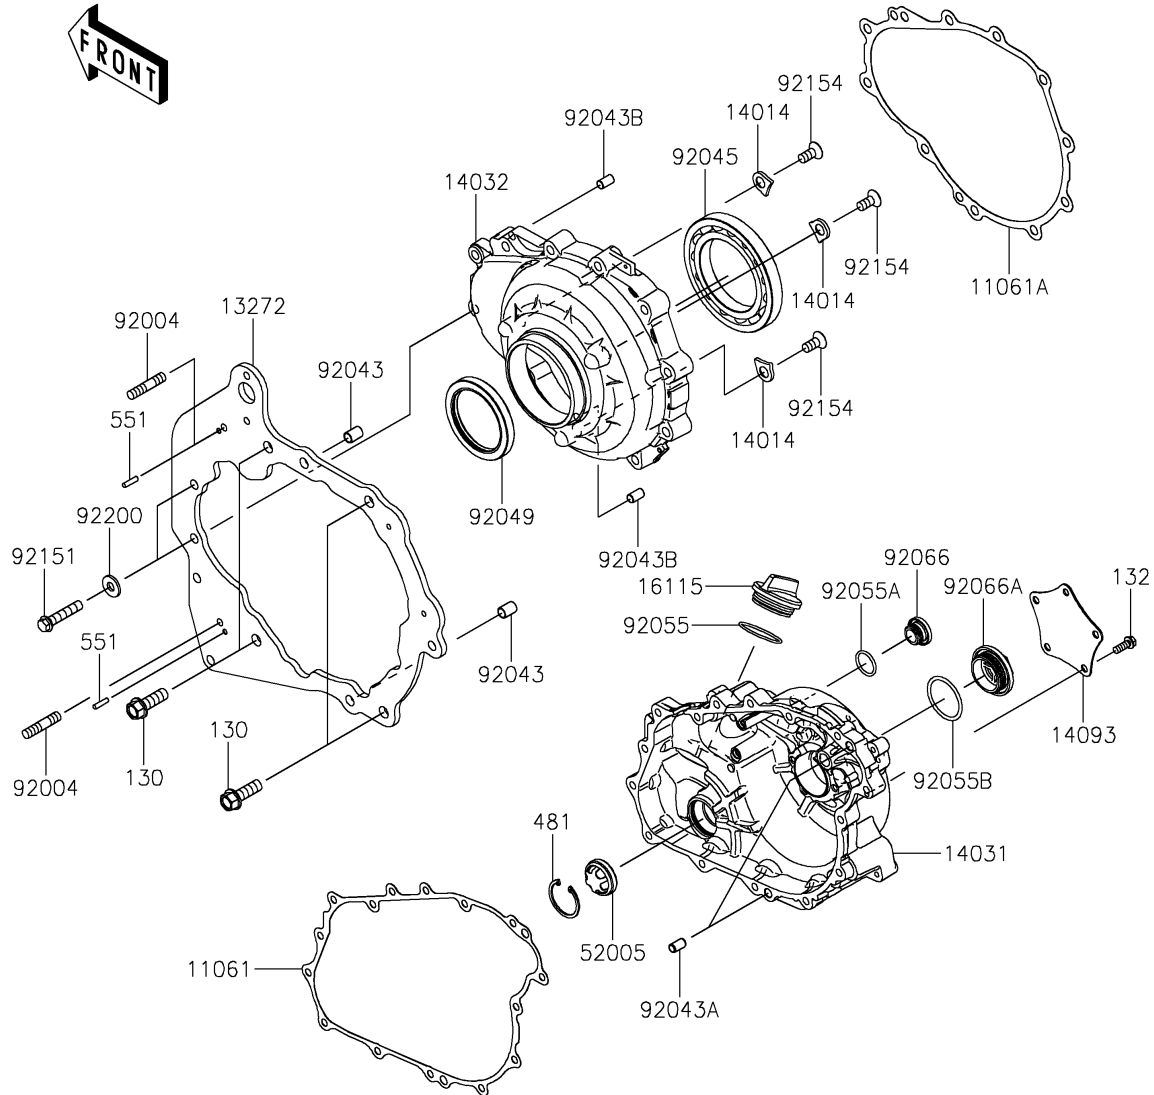

2024 Teryx KRX® 4 1000 SE PARTS DIAGRAM

Engine Cover(s)

E1431

2024 Teryx KRX® 4 1000 SE PARTS LIST

Engine Cover(s)

ITEM NAME	PART NUMBER	QUANTITY
GASKET,GENERATOR COVER (Ref # 11061)	11061-1304	1
GASKET,CLUTCH COVER (Ref # 11061A)	11061-1305	1
PLATE,CLUTCH COVER,BACK (Ref # 13272)	13272-2799	1
PLATE-POSITION (Ref # 14014)	14014-0556	3
COVER-GENERATOR (Ref # 14031)	14031-0639	1
COVER-CLUTCH (Ref # 14032)	14032-0646	1
COVER,GENERATOR,OUTER (Ref # 14093)	14093-0794	1
CAP-OIL FILLER (Ref # 16115)	16115-1064	1
GAUGE,OIL (Ref # 52005)	52005-0766	1
STUD,8X30 (Ref # 92004)	92004-0790	2
PIN,DOWEL,10X14 (Ref # 92043)	92043-1037	2
PIN,6.2X8X14 (Ref # 92043A)	92043-1263	2
PIN,8X14 (Ref # 92043B)	92043-1567	2
BEARING-BALL,16014CS45 (Ref # 92045)	92045-0709	1
SEAL-OIL,HTC 59X77X9 (Ref # 92049)	92049-0820	1
RING-O,37.2X1.9 (Ref # 92055)	92055-0959	1
RING-O,20X2 (Ref # 92055A)	92055-1146	1
RING-O,35.8MM (Ref # 92055B)	92055-1281	1
PLUG,COVER (Ref # 92066)	92066-0011	1
PLUG,36X7.5 (Ref # 92066A)	92066-0744	1
BOLT,8X40 (Ref # 92151)	92151-1621	11
BOLT,FLAT,8X13.6 (Ref # 92154)	92154-0978	3
WASHER,8.5X18X2.3 (Ref # 92200)	92200-1213	2
BOLT-FLANGED,10X30 (Ref # 130)	130BA1030	4
BOLT-FLANGED-SMALL,6X16 (Ref # 132)	132BA0616	5
BOLT-FLANGED-SMALL,6X30 (Ref # 132A)	132BA0630	15
CIRCLIP (Ref # 481)	481J3400	1
PIN-DOWEL,4X16 (Ref # 551)	551A0416	2