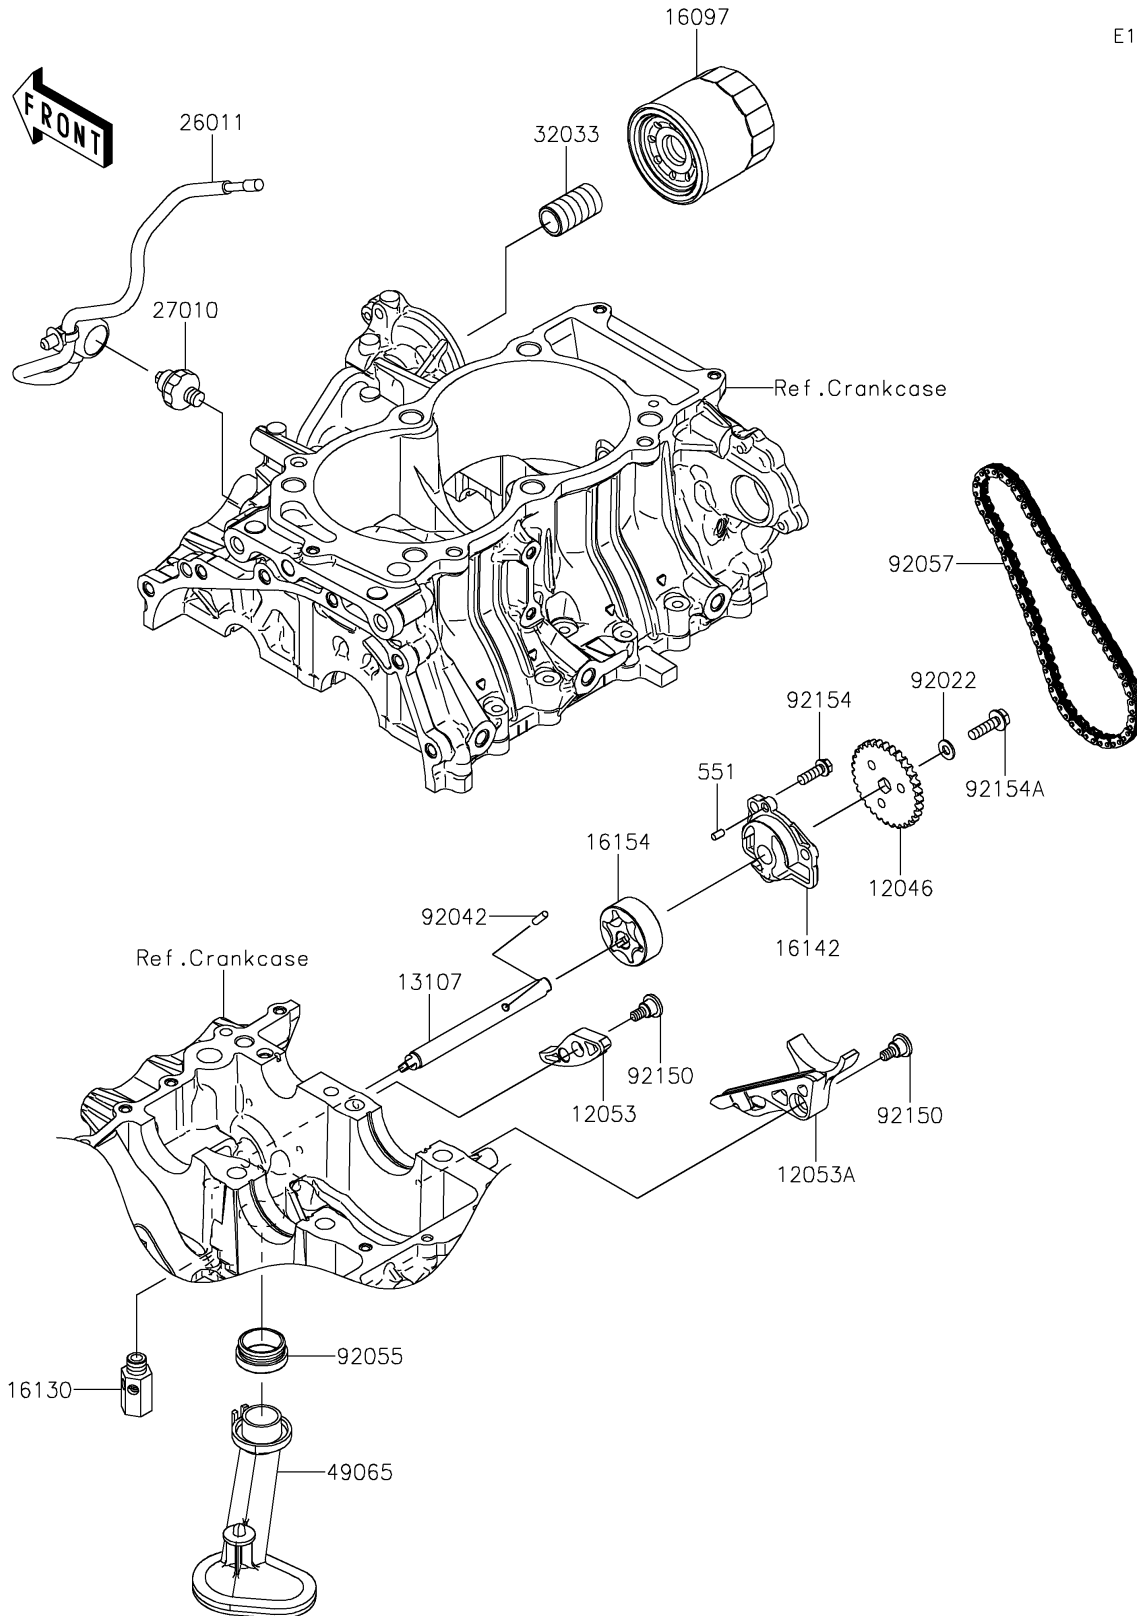

2023 TERYX® KRX4™ 1000 SE PARTS DIAGRAM

Oil Pump/Oil Filter

E1710

2023 TERYX® KRX4™ 1000 SE PARTS LIST

Oil Pump/Oil Filter

ITEM NAME	PART NUMBER	QUANTITY
SPROCKET,OIL PUMP,31T (Ref # 12046)	12046-0614	1
GUIDE-CHAIN,UPP (Ref # 12053)	12053-0276	1
GUIDE-CHAIN,LWR (Ref # 12053A)	12053-0296	1
SHAFT,OIL PUMP (Ref # 13107)	13107-0896	1
FILTER-ASSY-OIL (Ref # 16097)	16097-0007	1
VALVE-ASSY-RELIEF (Ref # 16130)	16130-1058	1
COVER-PUMP (Ref # 16142)	16142-0754	1
ROTOR-PUMP (Ref # 16154)	16154-0750	1
WIRE-LEAD (Ref # 26011)	26011-1985	1
SWITCH,OIL PRESSURE (Ref # 27010)	27010-1313	1
PIPE,OIL FILTER (Ref # 32033)	32033-1535	1
FILTER-OIL (Ref # 49065)	49065-0050	1
WASHER,6X12.8X1.2 (Ref # 92022)	92022-1827	1
PIN,DOWEL,4X13.8 (Ref # 92042)	92042-030	1
RING-O,OIL FILTER (Ref # 92055)	92055-1503	1
CHAIN,98XRH2010-70M (Ref # 92057)	92057-0765	1
BOLT,6MM (Ref # 92150)	92150-1090	2
BOLT,FLANGED,6X18 (Ref # 92154)	92154-0499	3
BOLT,FLANGED,6X22 (Ref # 92154A)	92154-1525	1
PIN-DOWEL,4X8 (Ref # 551)	551A0408	1