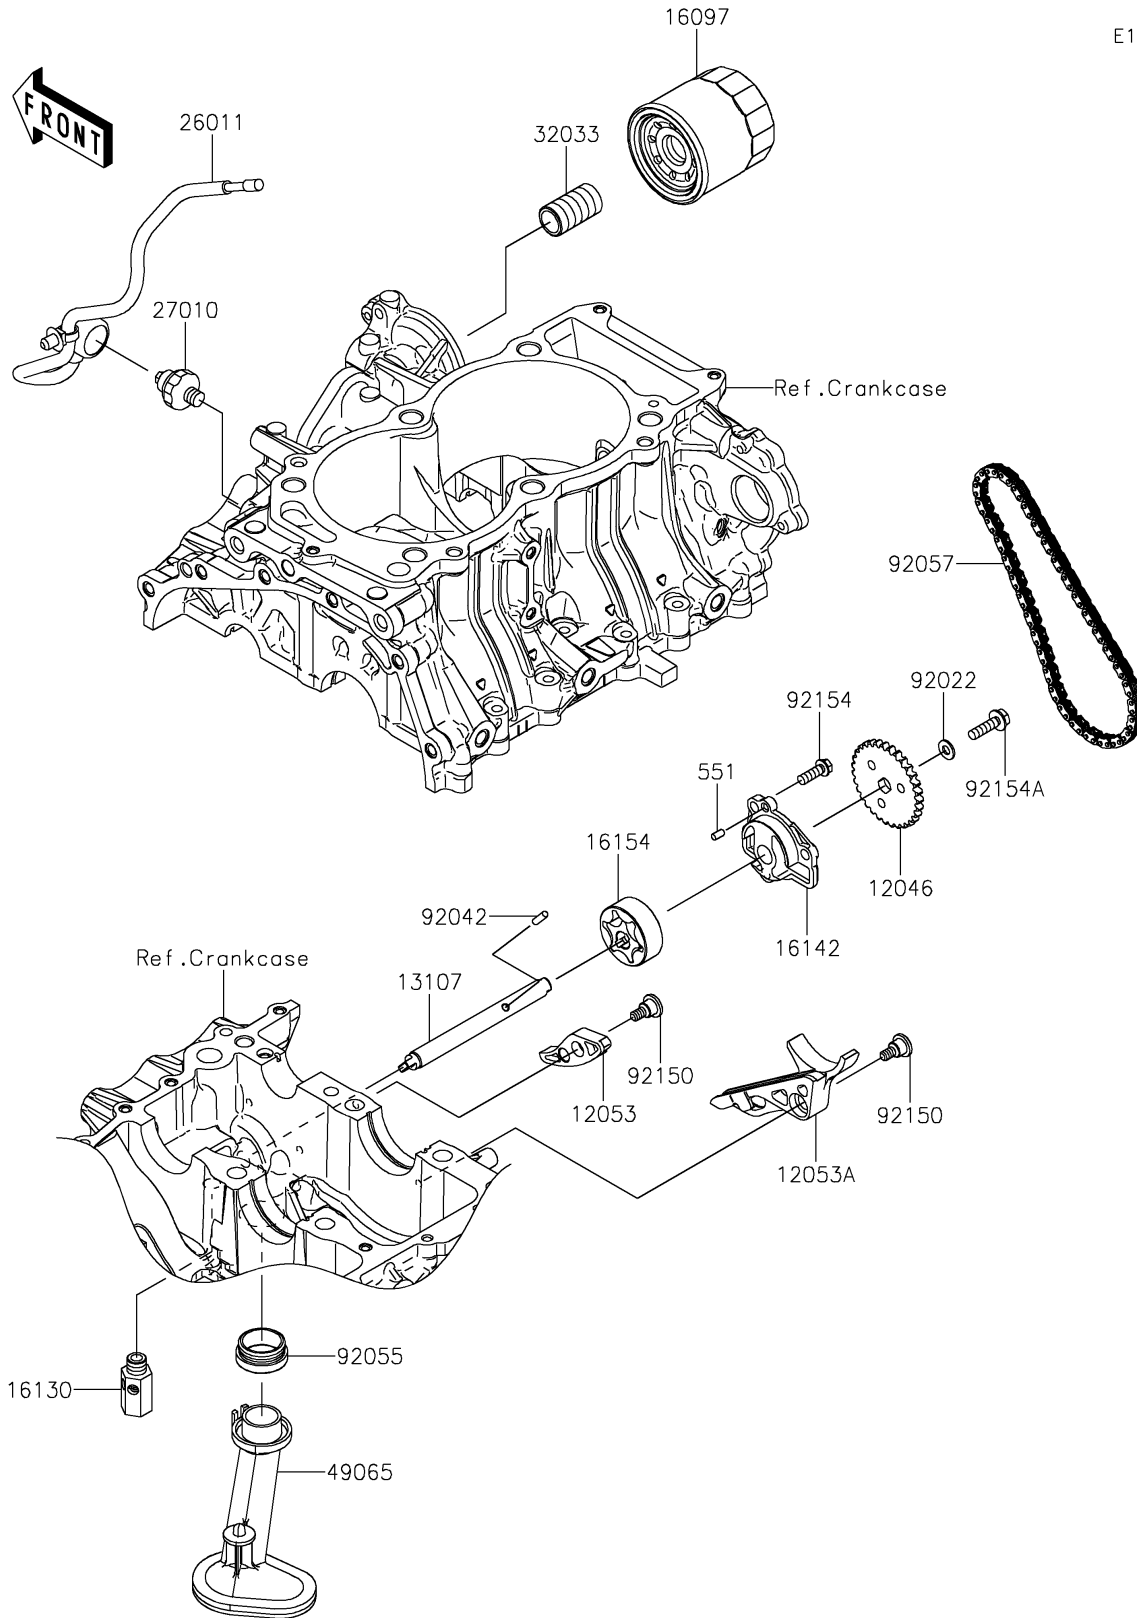

2024 TERYX® KRX4™ 1000 SE PARTS DIAGRAM

Oil Pump/Oil Filter

E1710

2024 TERYX® KRX4™ 1000 SE PARTS LIST

Oil Pump/Oil Filter

ITEM NAME	PART NUMBER	QUANTITY
SPROCKET,OIL PUMP,31T (Ref # 12046)	12046-0614	1
GUIDE-CHAIN,UPP (Ref # 12053)	12053-0276	1
GUIDE-CHAIN,LWR (Ref # 12053A)	12053-0296	1
SHAFT,OIL PUMP (Ref # 13107)	13107-0896	1
FILTER-ASSY-OIL (Ref # 16097)	16097-0007	1
VALVE-ASSY-RELIEF (Ref # 16130)	16130-1058	1
COVER-PUMP (Ref # 16142)	16142-0754	1
ROTOR-PUMP (Ref # 16154)	16154-0750	1
WIRE-LEAD (Ref # 26011)	26011-1985	1
SWITCH,OIL PRESSURE (Ref # 27010)	27010-1313	1
PIPE,OIL FILTER (Ref # 32033)	32033-1535	1
FILTER-OIL (Ref # 49065)	49065-0050	1
WASHER,6X12.8X1.2 (Ref # 92022)	92022-1827	1
PIN,DOWEL,4X13.8 (Ref # 92042)	92042-030	1
RING-O,OIL FILTER (Ref # 92055)	92055-1503	1
CHAIN,98XRH2010-70M (Ref # 92057)	92057-0765	1
BOLT,6MM (Ref # 92150)	92150-1090	2
BOLT,FLANGED,6X18 (Ref # 92154)	92154-0499	3
BOLT,FLANGED,6X22 (Ref # 92154A)	92154-1525	1
PIN-DOWEL,4X8 (Ref # 551)	551A0408	1