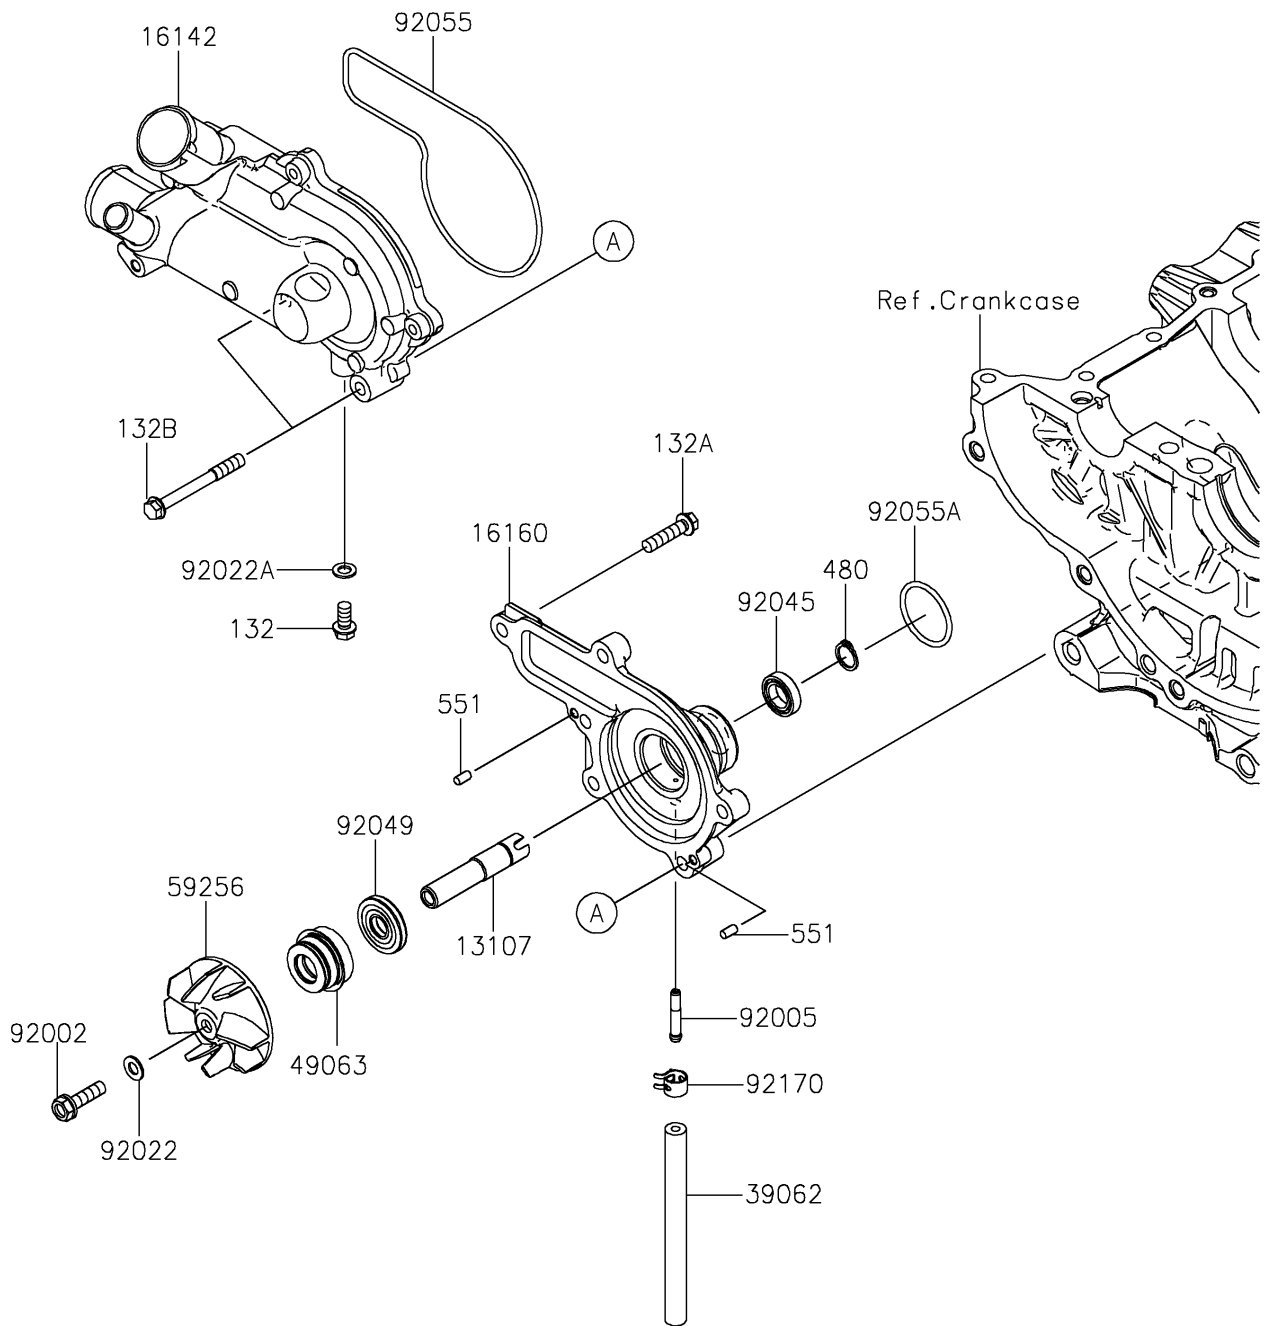

2024 TERYX® KRX4™ 1000 SE PARTS DIAGRAM

Water Pump

E3031

2024 TERYX® KRX4™ 1000 SE PARTS LIST

Water Pump

ITEM NAME	PART NUMBER	QUANTITY
SHAFT,WATER PUMP BODY (Ref # 13107)	13107-0894	1
COVER-PUMP,WATER (Ref # 16142)	16142-0756	1
BODY,WATER PUMP (Ref # 16160)	16160-0833	1
HOSE-COOLING,4X10X110 (Ref # 39062)	39062-0847	1
SEAL-MECHANICAL (Ref # 49063)	49063-1055	1
IMPELLER (Ref # 59256)	59256-0017	1
BOLT,6X22 (Ref # 92002)	92002-1154	1
FITTING (Ref # 92005)	92005-1264	1
WASHER,6.1X12X1 (Ref # 92022)	92022-077	1
WASHER,6.2X11X1 (Ref # 92022A)	92022-304	1
BEARING-BALL,6801P (Ref # 92045)	92045-0918	1
SEAL-OIL (Ref # 92049)	92049-0778	1
RING-O,WATER PUMP COVER (Ref # 92055)	92055-0921	1
RING-O,28.7X2.4 (Ref # 92055A)	92055-0922	1
CLAMP (Ref # 92170)	92170-1493	1
BOLT-FLANGED-SMALL,6X12 (Ref # 132)	132BA0612	1
BOLT-FLANGED-SMALL,6X25 (Ref # 132A)	132BA0625	4
BOLT-FLANGED-SMALL,6X55 (Ref # 132B)	132BA0655	2
CIRCLIP-TYPE-C,12MM (Ref # 480)	480J1200	1
PIN-DOWEL,4X8 (Ref # 551)	551A0408	2