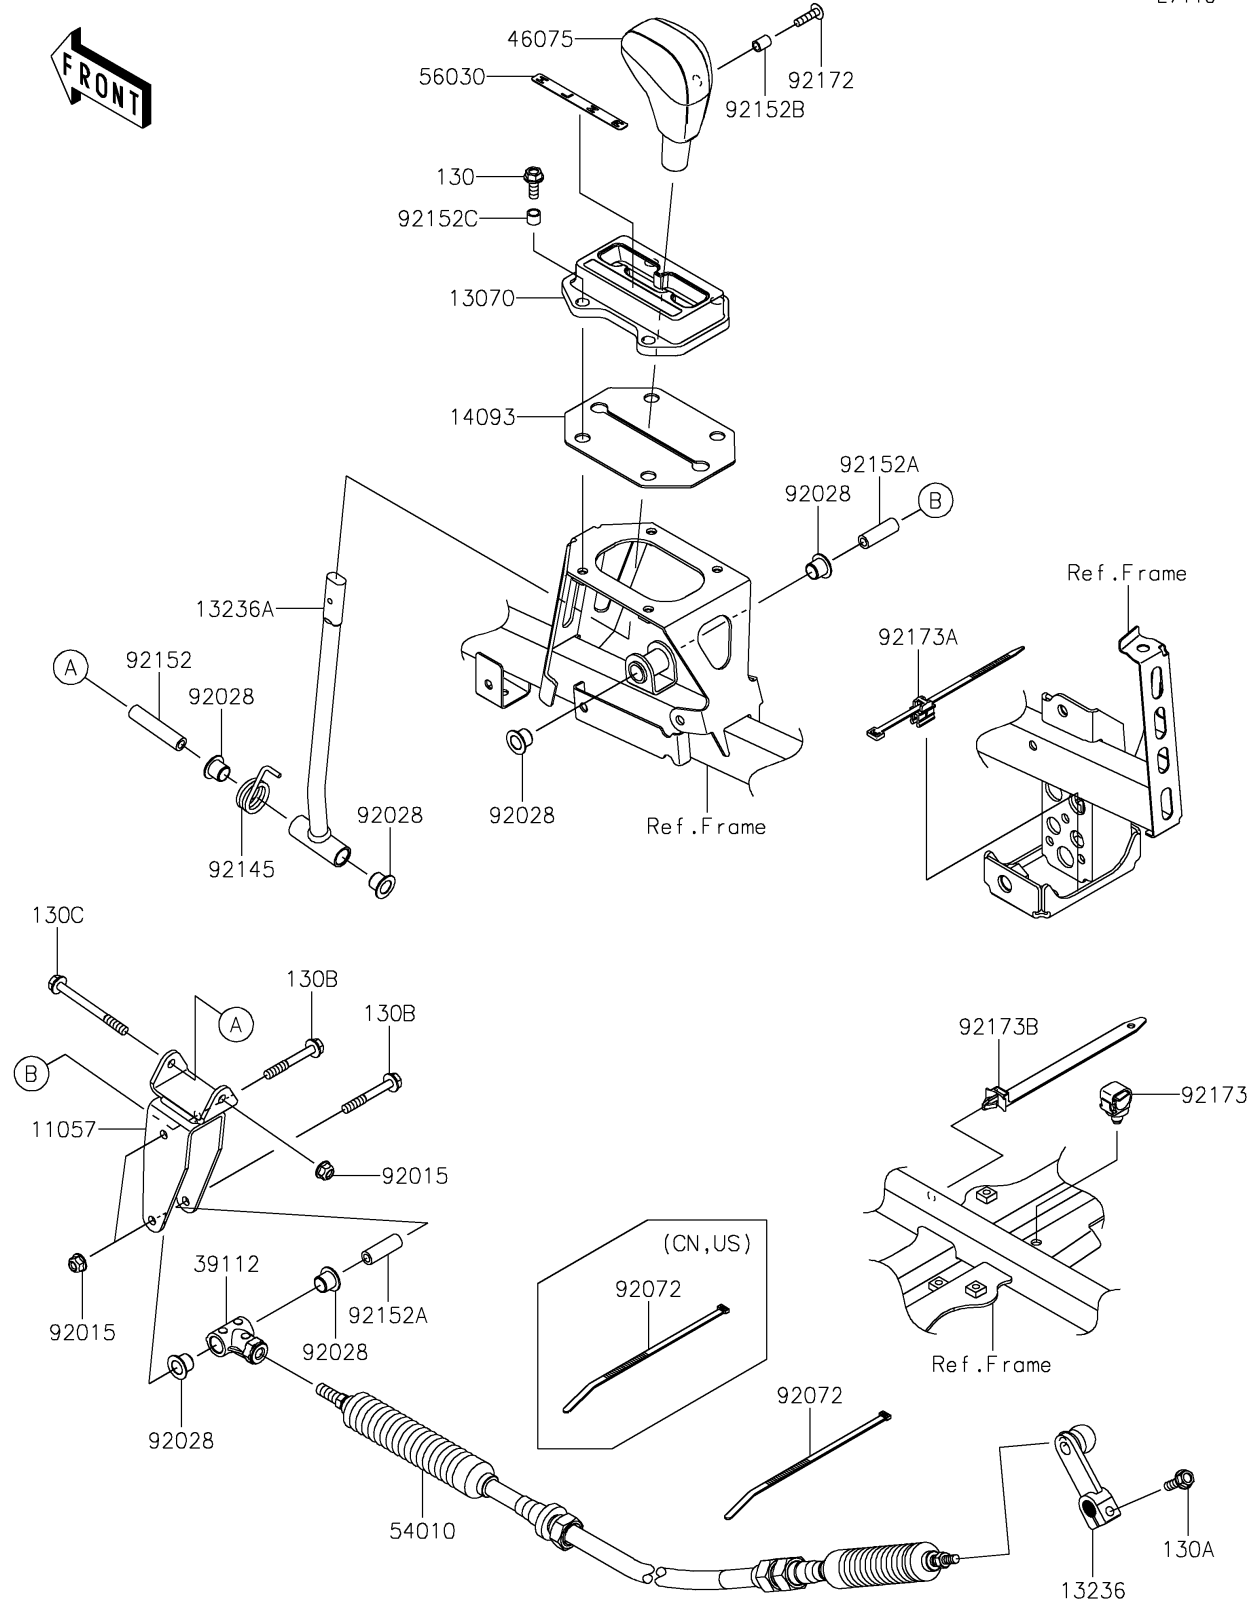

# 2023 Teryx KRX® 4 1000 SE PARTS DIAGRAM

Control

E7110

## 2023 Teryx KRX® 4 1000 SE PARTS LIST

### Control

ITEM NAME	PART NUMBER	QUANTITY
BRACKET,LEVER (Ref # 11057)	11057-7665	1
GUIDE (Ref # 13070)	13070-0894	1
LEVER-COMP,CHANGE LEVER (Ref # 13236)	13236-0708	1
LEVER-COMP (Ref # 13236A)	13236-0817	1
COVER,HEAT GUARD (Ref # 14093)	14093-1245	1
RODEND-TIE (Ref # 39112)	39112-0036	1
GRIP (Ref # 46075)	46075-0569	1
CABLE (Ref # 54010)	54010-0650	1
LABEL,POSITION (Ref # 56030)	56030-1421	1
NUT,LOCK,FLANGED,6MM (Ref # 92015)	92015-1675	3
BUSHING (Ref # 92028)	92028-1507	6
BAND,L=292.1 (Ref # 92072)	92072-3509	1
SPRING (Ref # 92145)	92145-1839	1
COLLAR,6.0X10X47 (Ref # 92152)	92152-1517	1
COLLAR,6.0X10X30 (Ref # 92152A)	92152-1518	2
COLLAR,5.6X8X10.5 (Ref # 92152B)	92152-1545	1
COLLAR,6.8X9.2X8.8 (Ref # 92152C)	92152-2863	4
SCREW,5X20 (Ref # 92172)	92172-2081	1
CLAMP,12MM DIA. (Ref # 92173)	92173-0736	1
CLAMP,W/EDGE CLIP,DIA.6-45 (Ref # 92173A)	92173-1827	1
CLAMP (Ref # 92173B)	92173-1980	1
BOLT-FLANGED,6X18 (Ref # 130)	130BB0618	4
BOLT-FLANGED,6X20 (Ref # 130A)	130CA0620	1
BOLT-FLANGED,6X45 (Ref # 130B)	130CA0645	2
BOLT-FLANGED,6X65 (Ref # 130C)	130CA0665	1
BAND,L=292.1 (Ref # 92072)	92072-3509	2