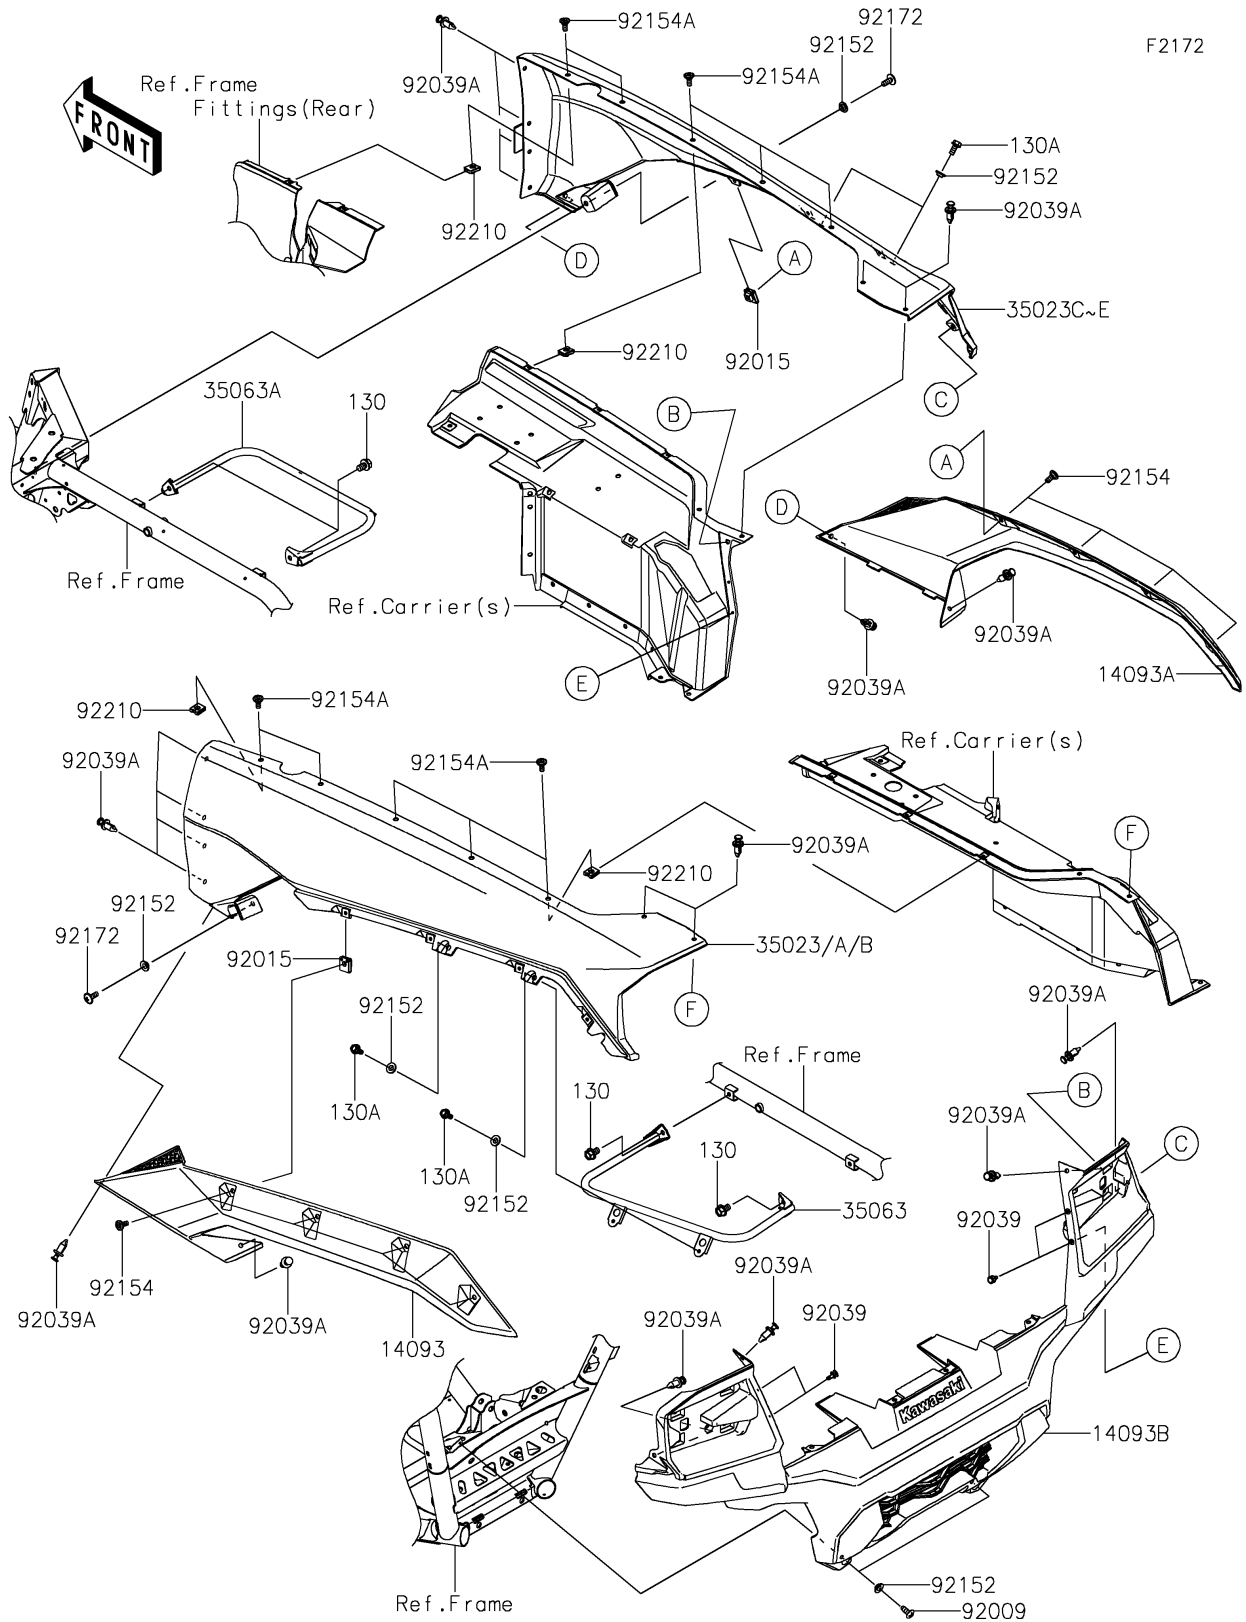

2023 Teryx KRX[®] 4 1000 SE PARTS DIAGRAM

Rear Fender(s)

2023 Teryx KRX® 4 1000 SE PARTS LIST

Rear Fender(s)

ITEM NAME	PART NUMBER	QUANTITY
COVER,FLAP,LH (Ref # 14093)	14093-0796	1
COVER,FLAP,RH (Ref # 14093A)	14093-0797	1
COVER,TAIL (Ref # 14093B)	14093-0798	1
FENDER-REAR,LH,L.GREEN (Ref # 35023)	35023-0453-290	1
FENDER-REAR,LH,S.RED (Ref # 35023B)	35023-0453-6B	1
FENDER-REAR,RH,L.GREEN (Ref # 35023C)	35023-0454-290	1
FENDER-REAR,RH,S.RED (Ref # 35023E)	35023-0454-6B	1
STAY,LH (Ref # 35063)	35063-1462	1
STAY,RH (Ref # 35063A)	35063-1463	1
SCREW,TAPPING,6X16 (Ref # 92009)	92009-1166	2
NUT,CLAMP,6MM (Ref # 92015)	92015-1678	8
RIVET (Ref # 92039)	92039-0046	4
RIVET (Ref # 92039A)	92039-0776	20
COLLAR,6.3X9.5X4.1 (Ref # 92152)	92152-1571	8
BOLT (Ref # 92154)	92154-2474	8
BOLT (Ref # 92154A)	92154-3957	10
SCREW,6X16 (Ref # 92172)	92172-0236	2
NUT (Ref # 92210)	92210-1125	10
BOLT-FLANGED,8X12 (Ref # 130)	130BA0812	4
BOLT-FLANGED,6X14 (Ref # 130A)	130CA0614	4