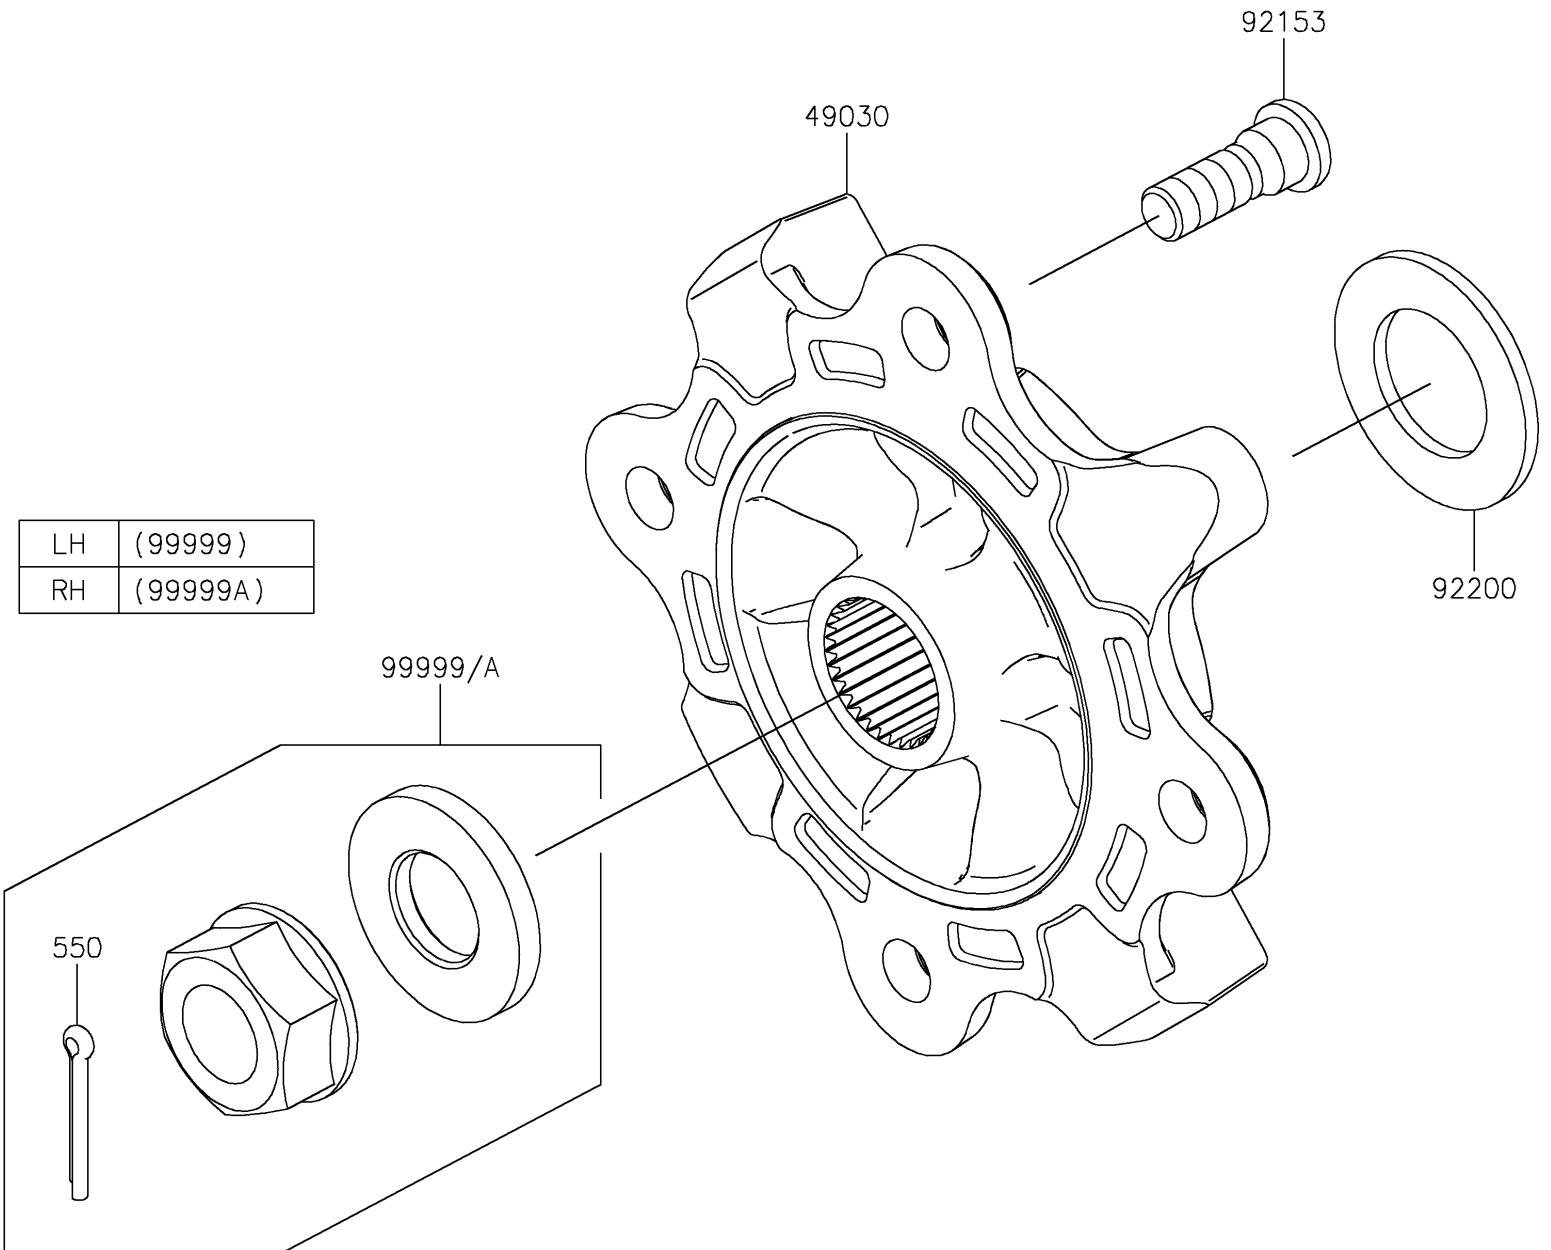

2024 TERYX® KRX4™ 1000 SE PARTS DIAGRAM

Front Hubs/Brakes

F2230

2024 TERYX® KRX4™ 1000 SE PARTS LIST

Front Hubs/Brakes

ITEM NAME	PART NUMBER	QUANTITY
HUB (Ref # 49030)	49030-0566	2
BOLT,12MM (Ref # 92153)	92153-1915	8
WASHER,33X56X3.5 (Ref # 92200)	92200-2332	2
KIT,LH AXLE NUT (Ref # 99999)	99999-0726	1
KIT,RH AXLE NUT (Ref # 99999A)	99999-0727	1
PIN-COTTER,4.0X30 (Ref # 550)	550AA4030	1