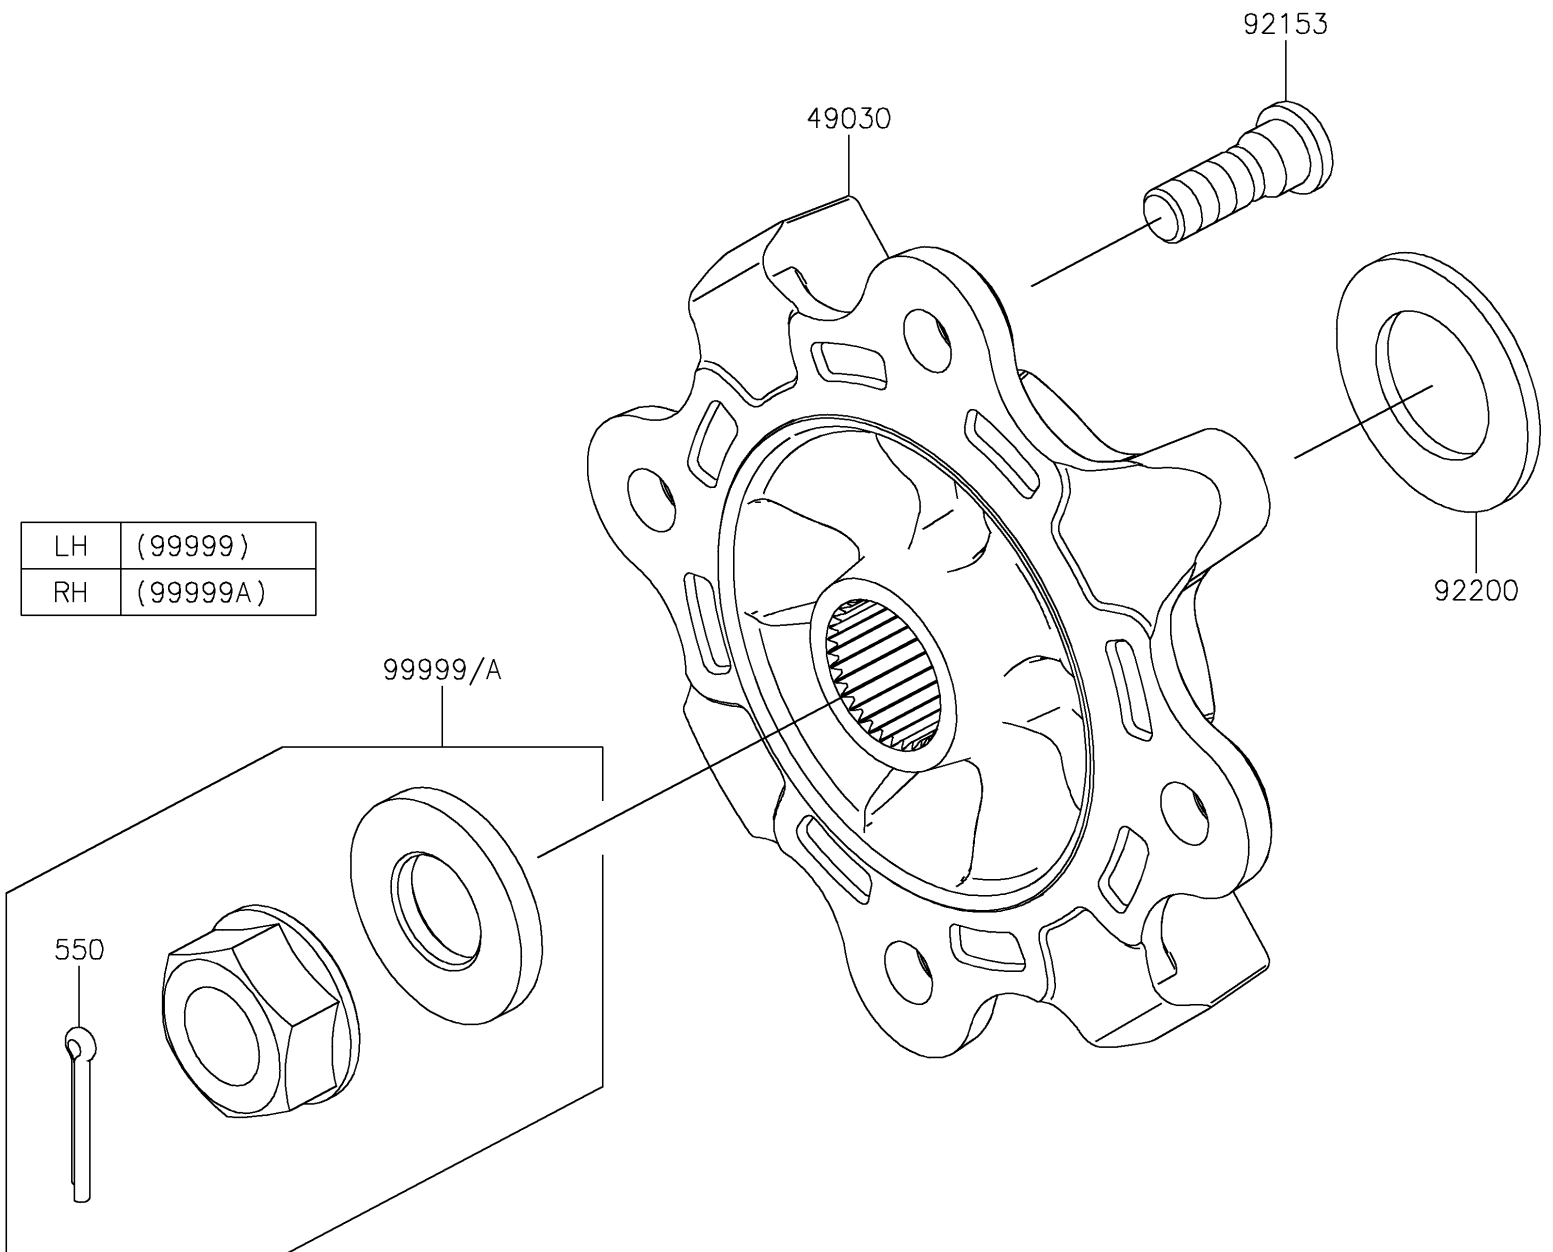

2024 Teryx KRX® 4 1000 SE PARTS DIAGRAM

Front Hubs/Brakes

F2230

2024 Teryx KRX® 4 1000 SE PARTS LIST

Front Hubs/Brakes

ITEM NAME	PART NUMBER	QUANTITY
HUB (Ref # 49030)	49030-0566	2
BOLT,12MM (Ref # 92153)	92153-1915	8
WASHER,33X56X3.5 (Ref # 92200)	92200-2332	2
KIT,LH AXLE NUT (Ref # 99999)	99999-0726	1
KIT,RH AXLE NUT (Ref # 99999A)	99999-0727	1
PIN-COTTER,4.0X30 (Ref # 550)	550AA4030	1